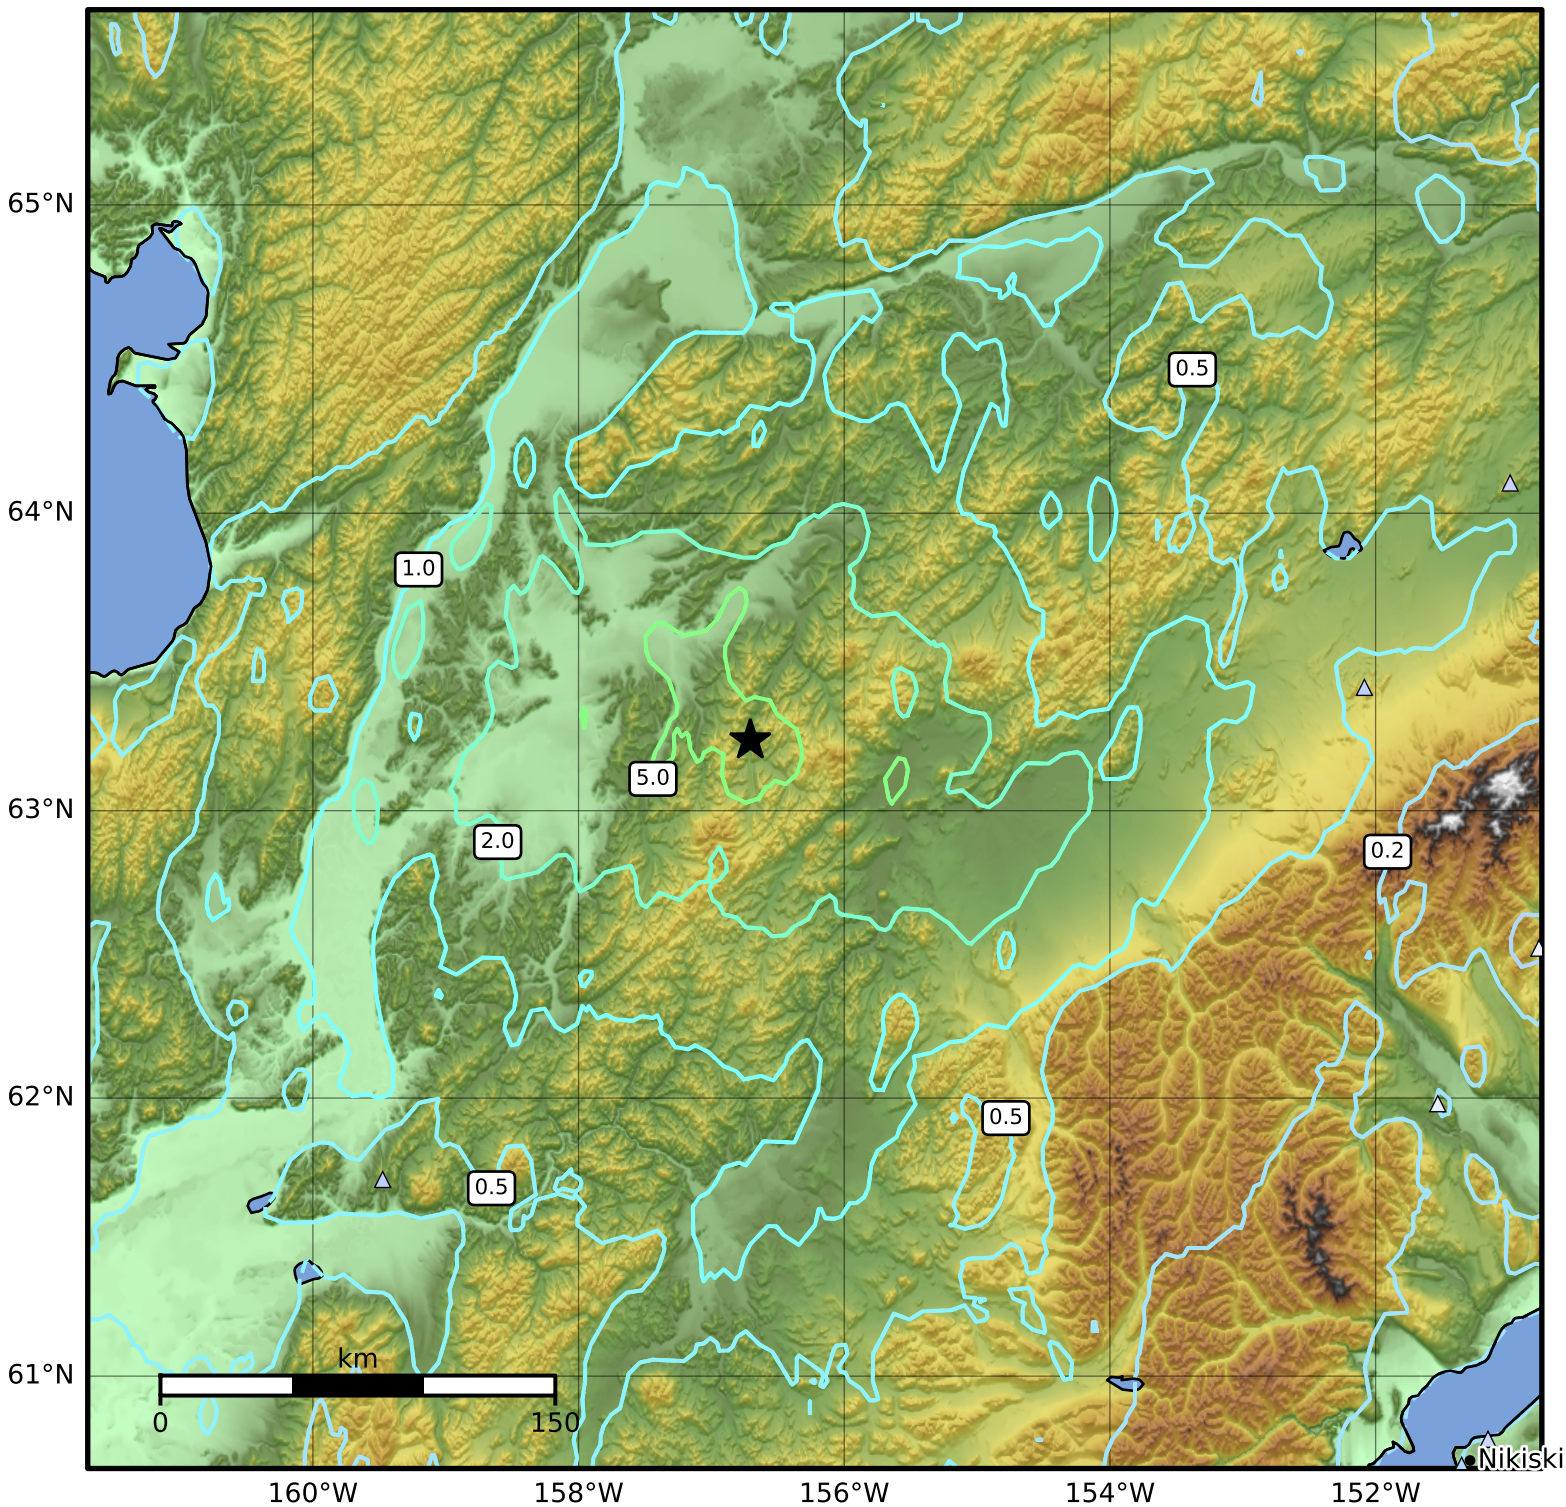

1.0 Second Peak Spectral Acceleration Map Alaska Earthquake Center
ShakeMap: 42 km (26 miles) NW of Takotna
Jan 30, 2025 04:40:12 UTC M5.8 N63.24 W156.71 Depth: 32.0km ID:ak0251doqqeo

Scale based on Worden et al. (2012)

Version 1: Processed 2025-01-30T04:58:32Z

△ Seismic Instrument ○ Reported Intensity

★ Epicenter