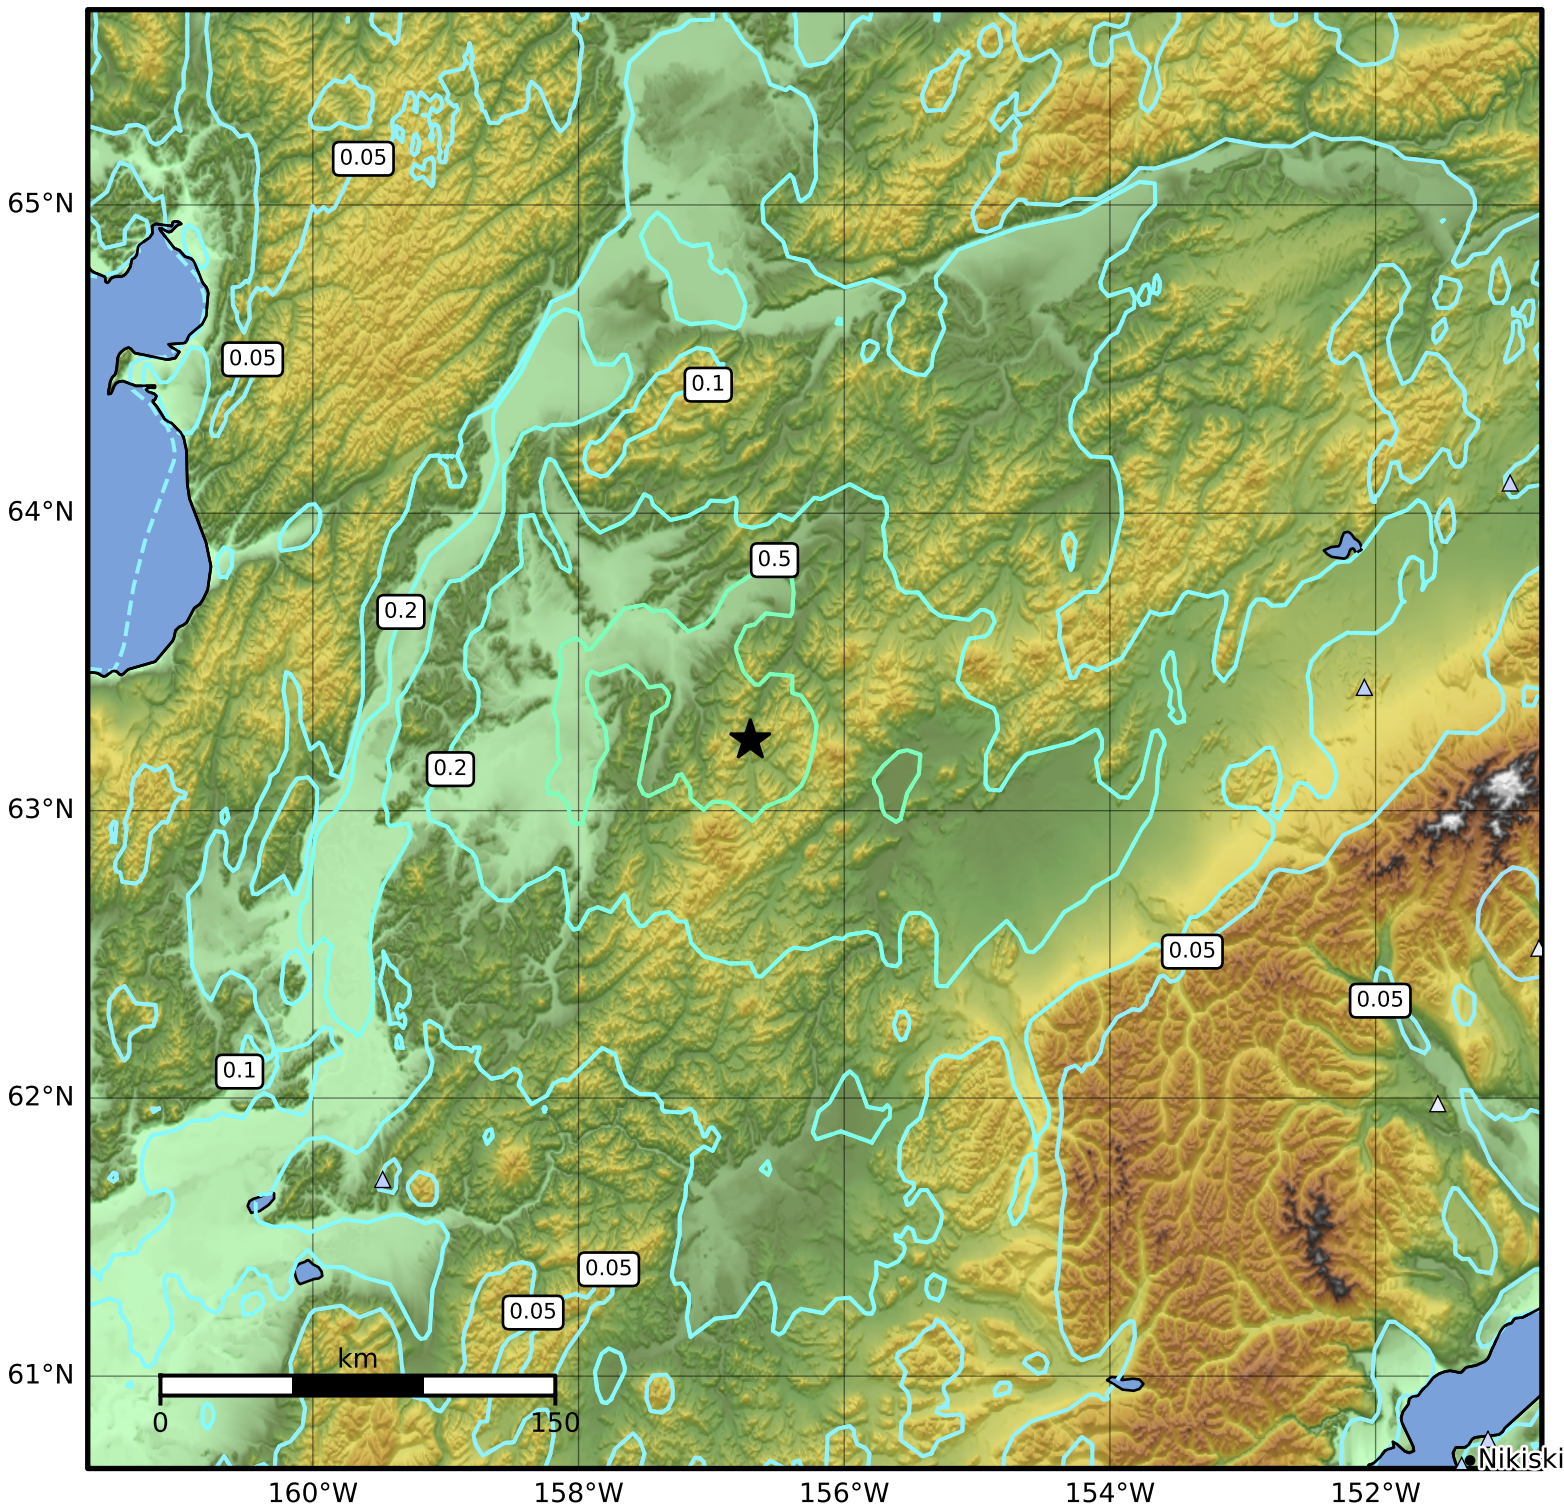

3.0 Second Peak Spectral Acceleration Map Alaska Earthquake Center
ShakeMap: 42 km (26 miles) NW of Takotna
Jan 30, 2025 04:40:12 UTC M5.8 N63.24 W156.71 Depth: 32.0km ID:ak0251doqqeo

SA(3.0) (%g)	0.1	0.2	0.5	1	2	5	10	20	50
--------------	-----	-----	-----	---	---	---	----	----	----

Scale based on Worden et al. (2012)

Version 1: Processed 2025-01-30T04:58:32Z

△ Seismic Instrument ○ Reported Intensity

★ Epicenter