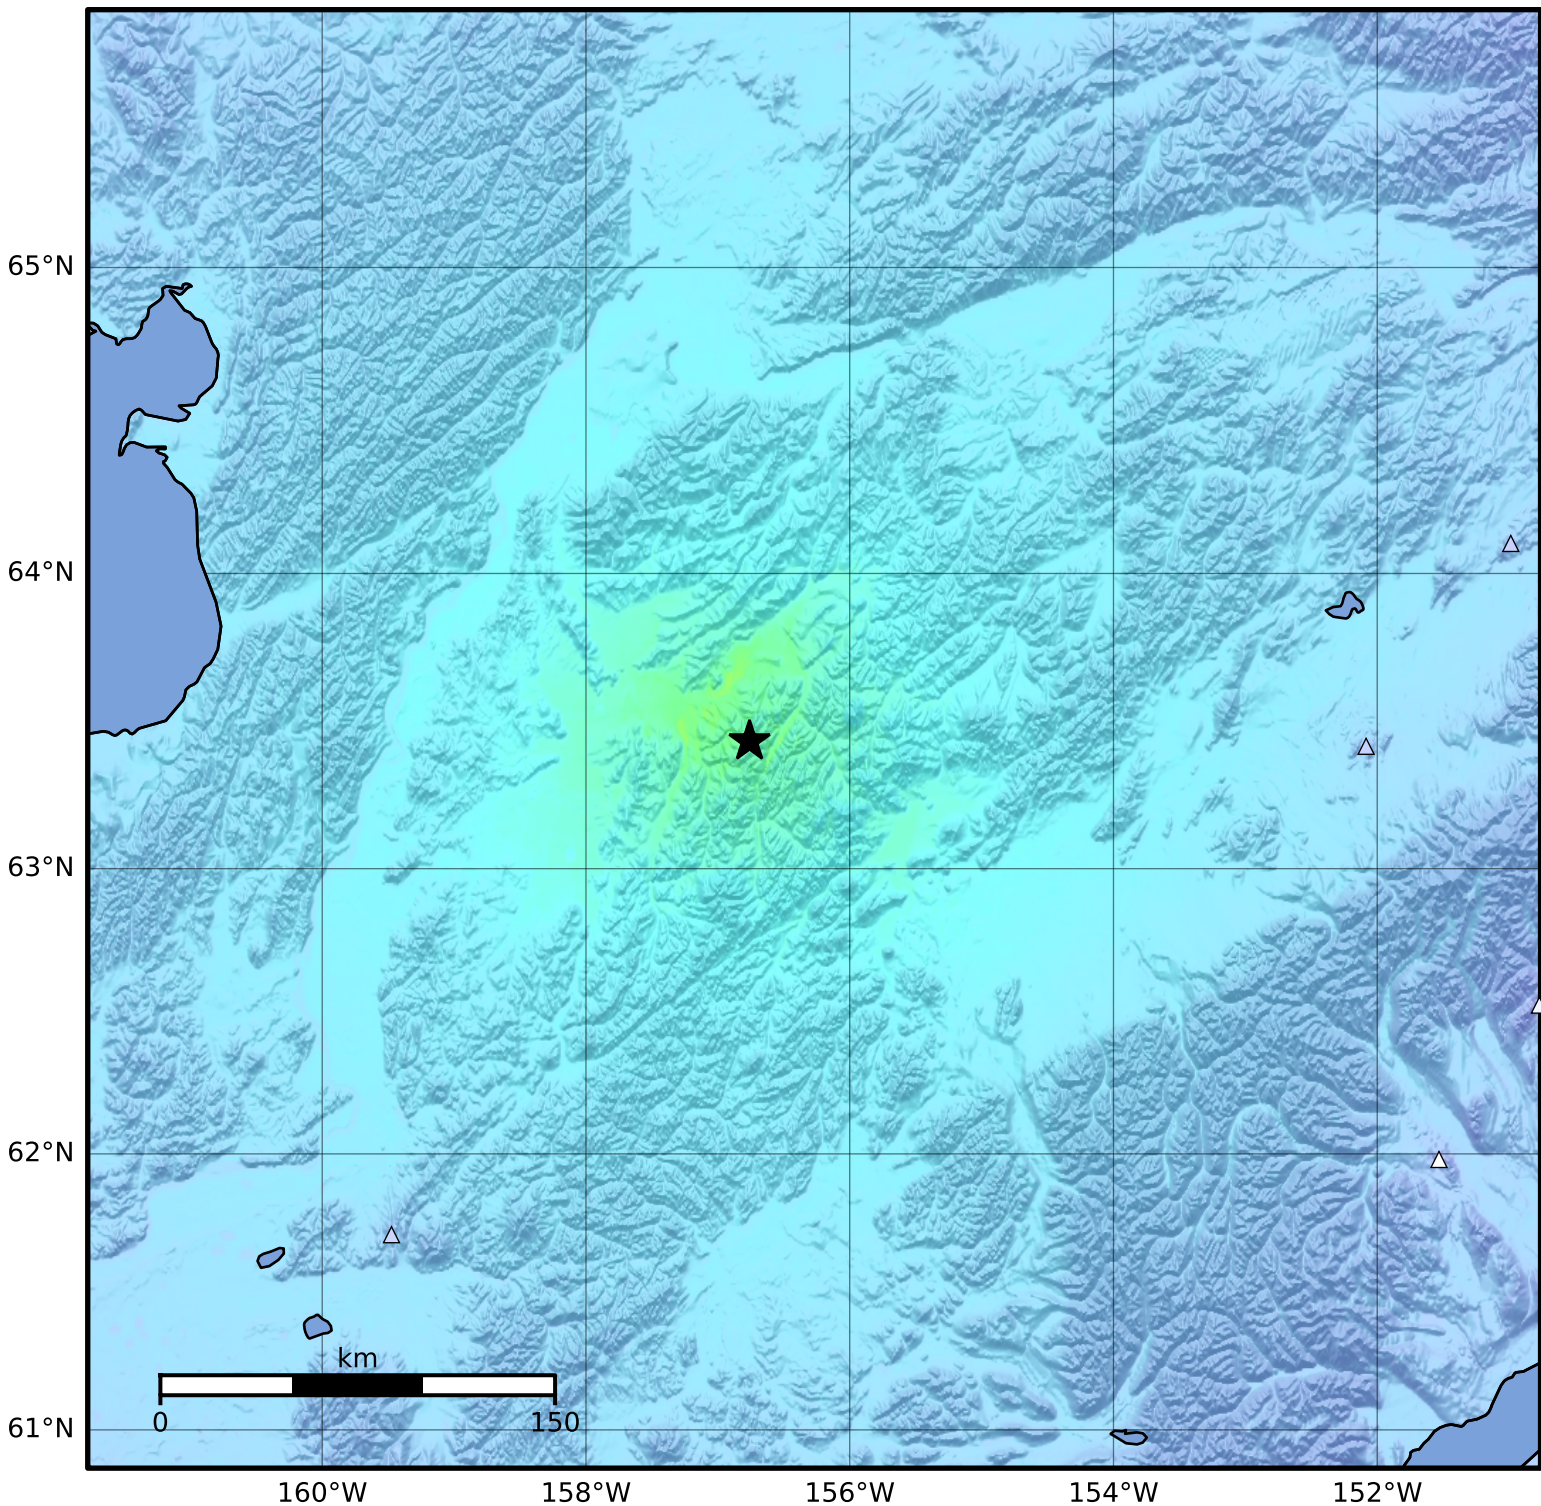

Macroseismic Intensity Map Alaska Earthquake Center
 ShakeMap: 60 km (37 miles) NW of Takotna
 Jan 30, 2025 04:40:19 UTC M5.6 N63.44 W156.76 Depth: 41.2km ID:ak0251dorfbc

SHAKING	Not felt	Weak	Light	Moderate	Strong	Very strong	Severe	Violent	Extreme
DAMAGE	None	None	None	Very light	Light	Moderate	Moderate/heavy	Heavy	Very heavy
PGA(%g)	<0.0464	0.297	2.76	6.2	11.5	21.5	40.1	74.7	>139
PGV(cm/s)	<0.0215	0.135	1.41	4.65	9.64	20	41.4	85.8	>178
INTENSITY	I	II-III	IV	V	VI	VII	VIII	IX	X+

Scale based on Worden et al. (2012)

Version 1: Processed 2025-01-30T05:09:34Z

△ Seismic Instrument ○ Reported Intensity

★ Epicenter