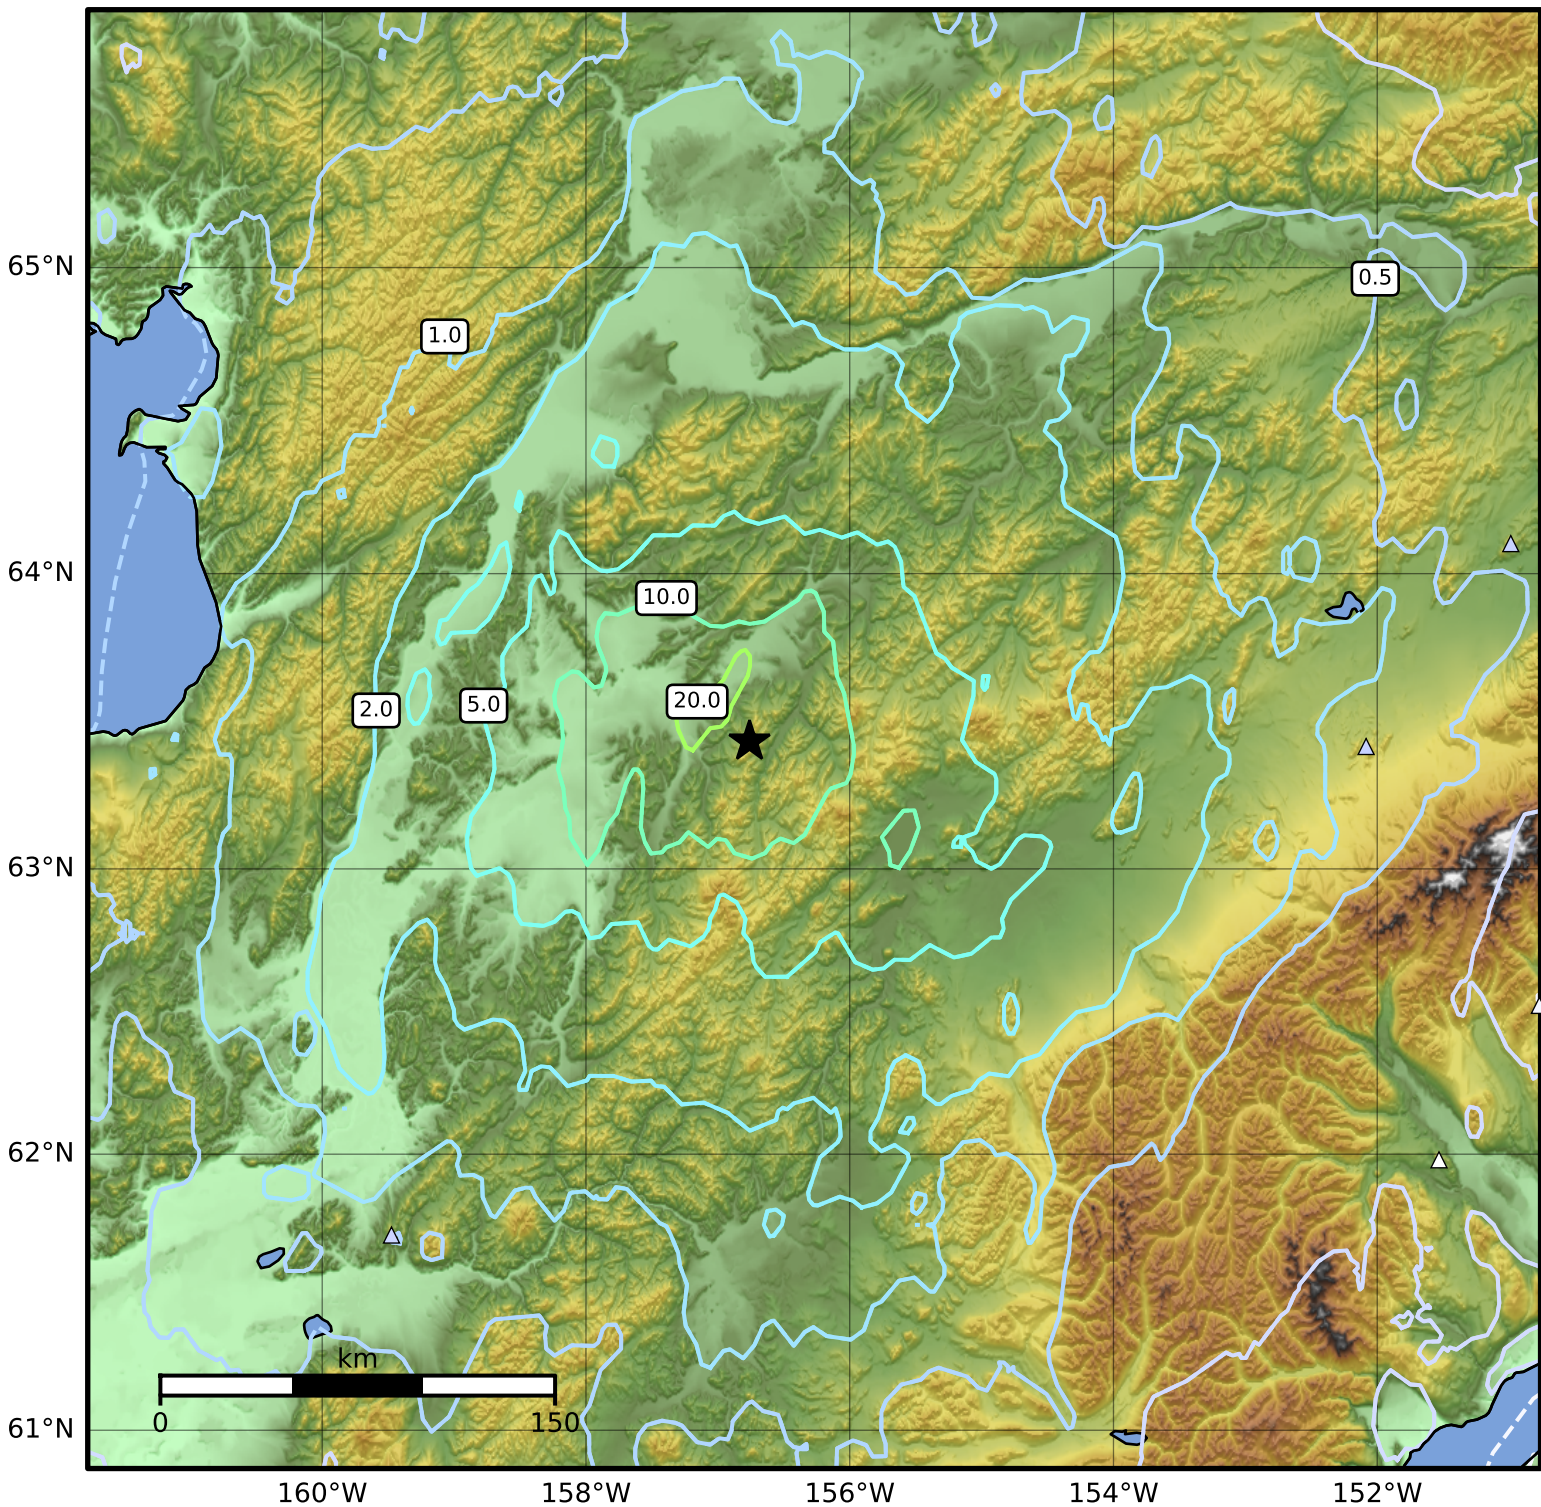

0.3 Second Peak Spectral Acceleration Map Alaska Earthquake Center  
ShakeMap: 60 km (37 miles) NW of Takotna  
Jan 30, 2025 04:40:19 UTC M5.6 N63.44 W156.76 Depth: 41.2km ID:ak0251dorfbc

SA(0.3) (%g)	0.1	0.2	0.5	1	2	5	10	20	50	100	200
--------------	-----	-----	-----	---	---	---	----	----	----	-----	-----

Scale based on Worden et al. (2012)

Version 1: Processed 2025-01-30T05:09:34Z

△ Seismic Instrument ○ Reported Intensity

★ Epicenter