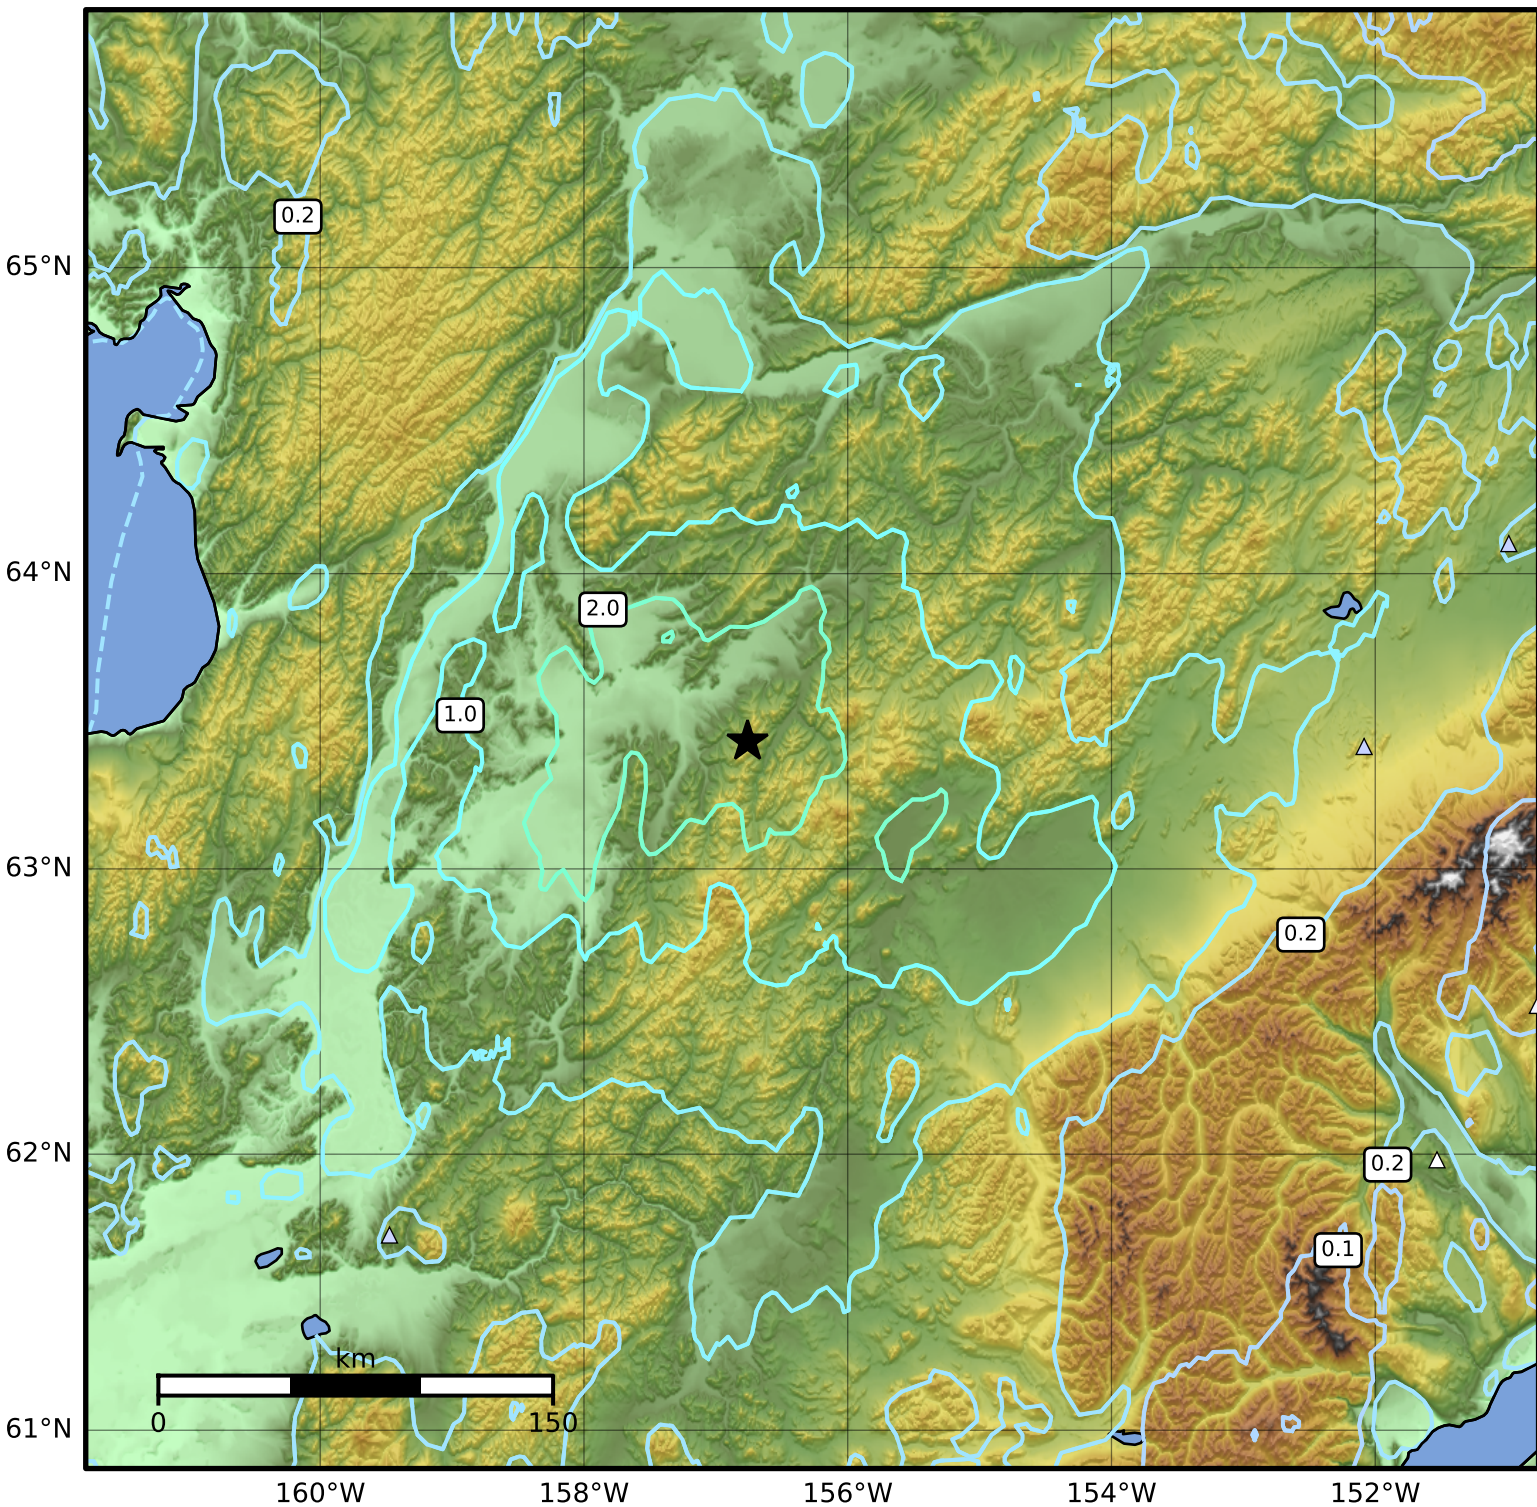

1.0 Second Peak Spectral Acceleration Map Alaska Earthquake Center
ShakeMap: 60 km (37 miles) NW of Takotna
Jan 30, 2025 04:40:19 UTC M5.6 N63.44 W156.76 Depth: 41.2km ID:ak0251dorfbc

Scale based on Worden et al. (2012)

Version 1: Processed 2025-01-30T05:09:34Z

△ Seismic Instrument ○ Reported Intensity

★ Epicenter