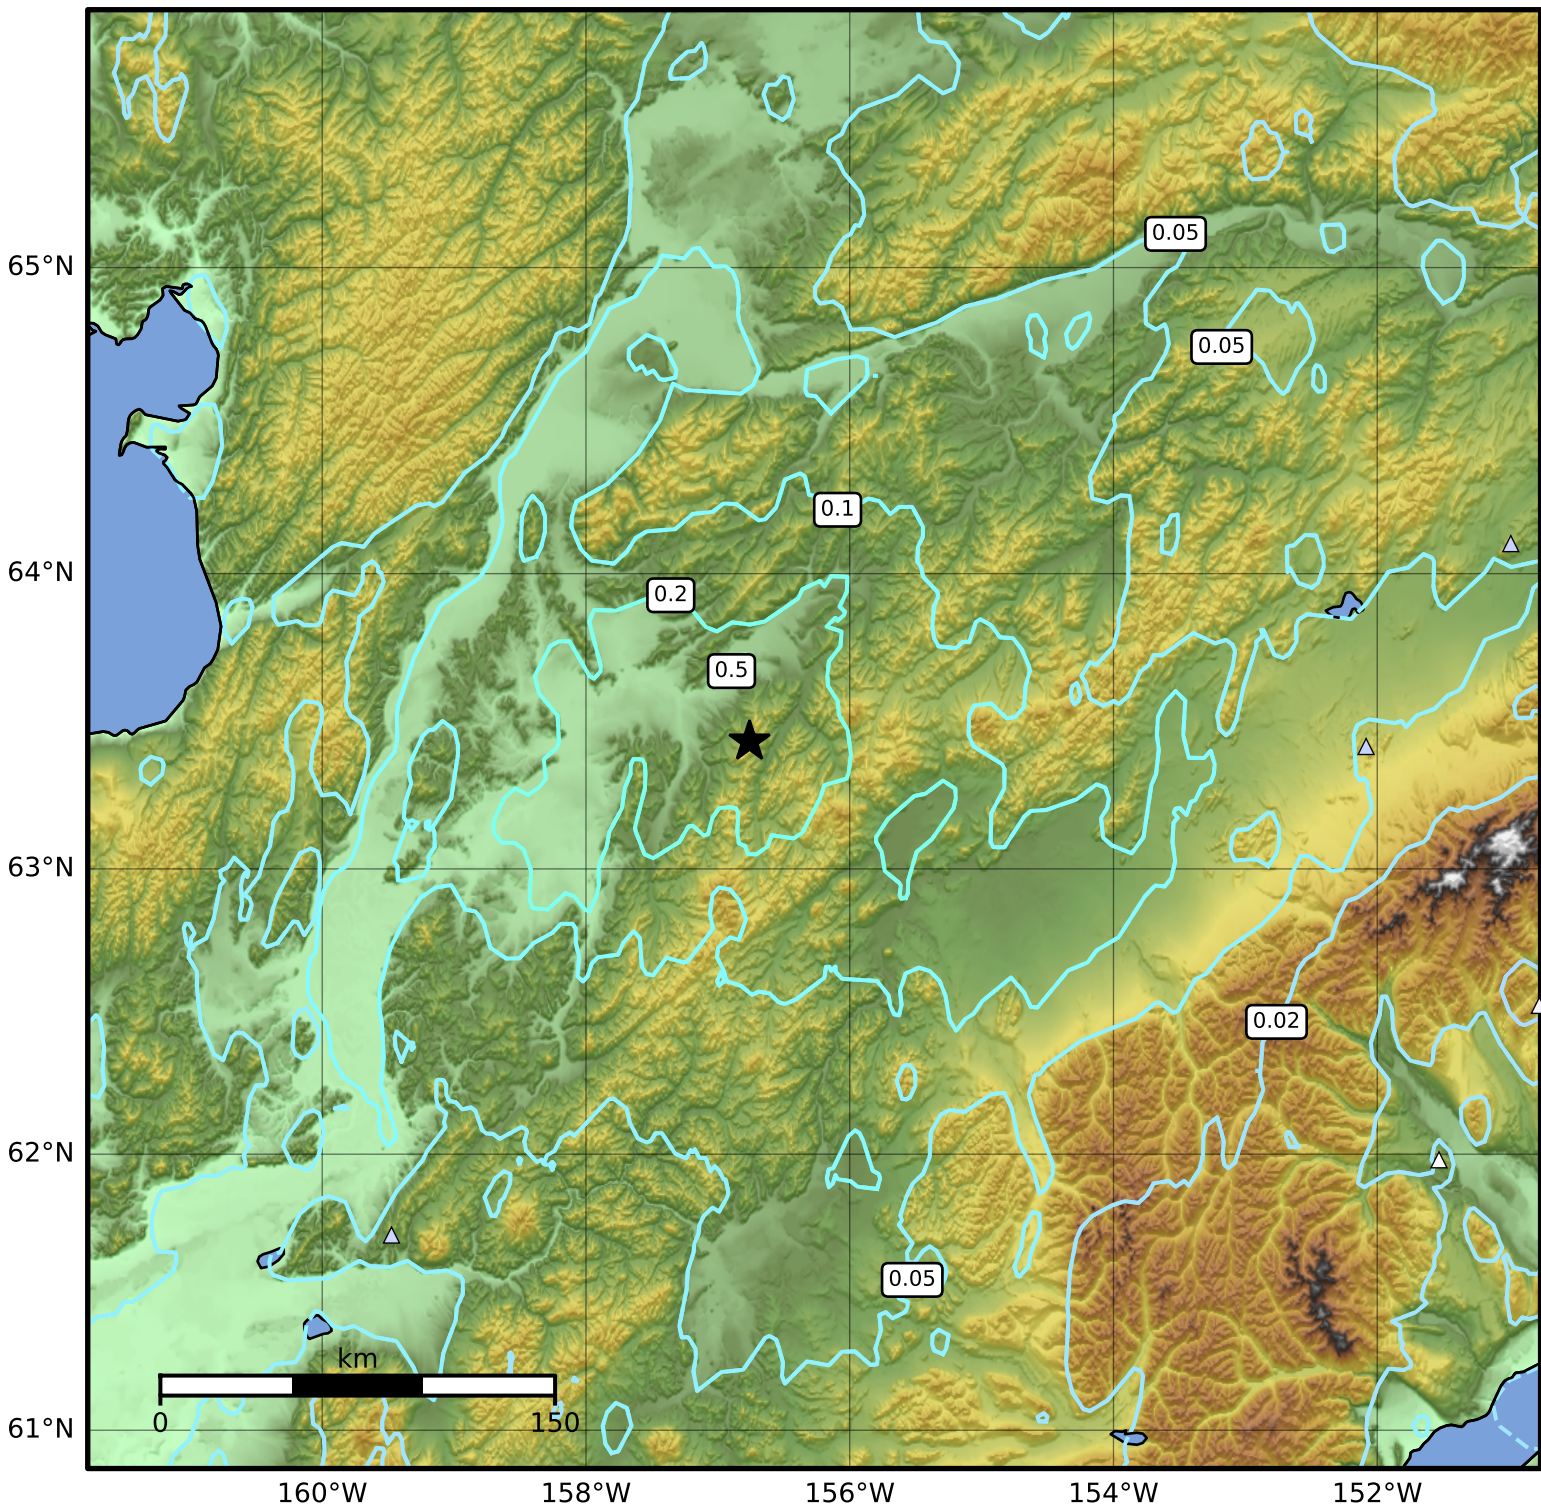

3.0 Second Peak Spectral Acceleration Map Alaska Earthquake Center
ShakeMap: 60 km (37 miles) NW of Takotna
Jan 30, 2025 04:40:19 UTC M5.6 N63.44 W156.76 Depth: 41.2km ID:ak0251dorfbc

Scale based on Worden et al. (2012)

Version 1: Processed 2025-01-30T05:09:34Z

△ Seismic Instrument ○ Reported Intensity

★ Epicenter