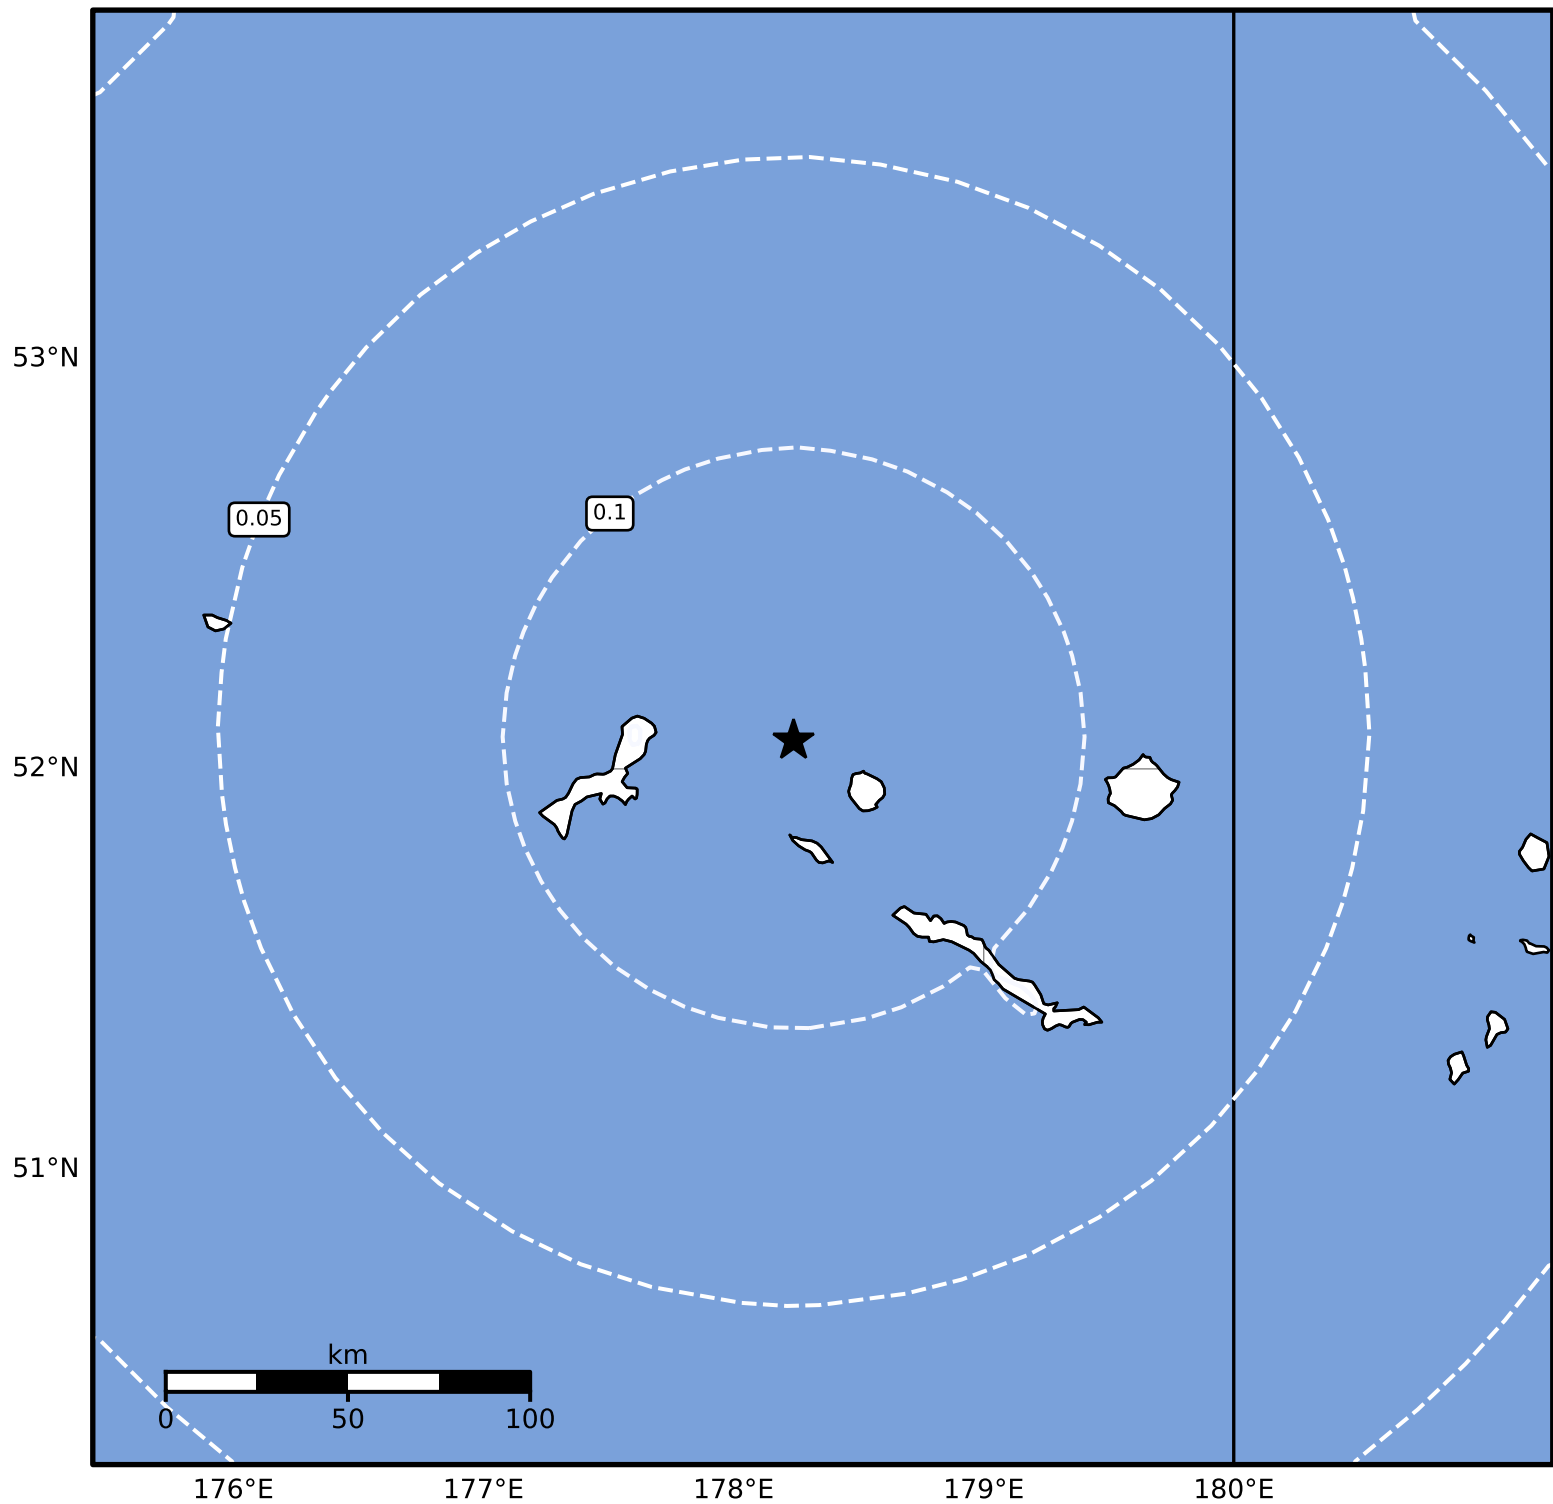

0.3 Second Peak Spectral Acceleration Map Alaska Earthquake Center  
 ShakeMap: 80 km (50 miles) NW of Amchitka  
 Jan 30, 2025 04:53:08 UTC M4.0 N52.07 E178.24 Depth: 132.6km ID:ak0251dotivs

SA(0.3) (%g)	0.1	0.2	0.5	1	2	5	10	20	50	100	200
--------------	-----	-----	-----	---	---	---	----	----	----	-----	-----

Scale based on Worden et al. (2012)

Version 2: Processed 2025-01-30T05:51:24Z

△ Seismic Instrument    ○ Reported Intensity

★ Epicenter