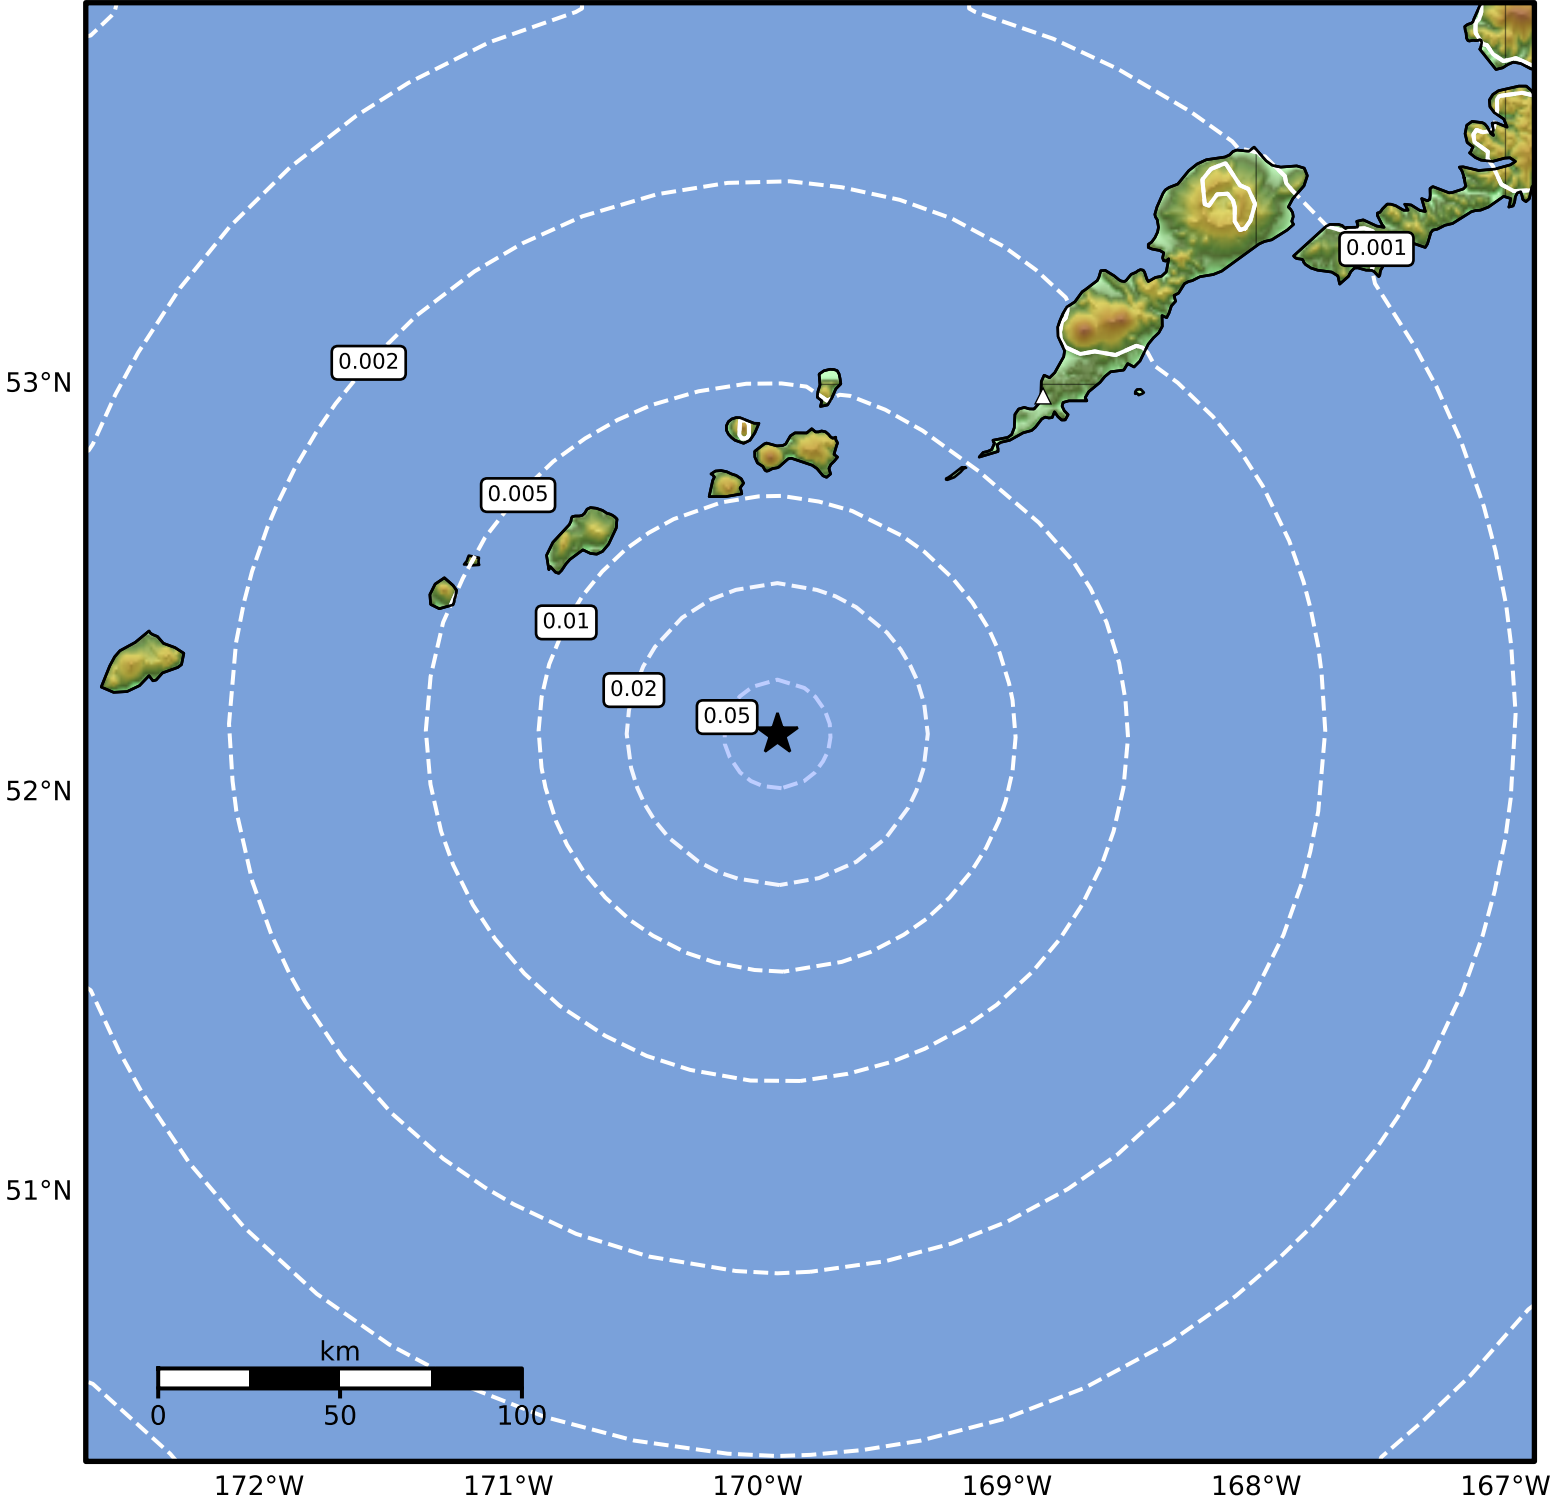

1.0 Second Peak Spectral Acceleration Map Alaska Earthquake Center
 ShakeMap: 113 km (70 miles) SW of Nikolski
 Feb 01, 2025 01:52:46 UTC M3.8 N52.14 W169.92 Depth: 25.1km ID:ak0251gy3sdv

SA(1.0) (%g)	0.1	0.2	0.5	1	2	5	10	20	50	100	200

Scale based on Worden et al. (2012)

Version 2: Processed 2025-02-01T04:36:42Z

△ Seismic Instrument ○ Reported Intensity ★ Epicenter