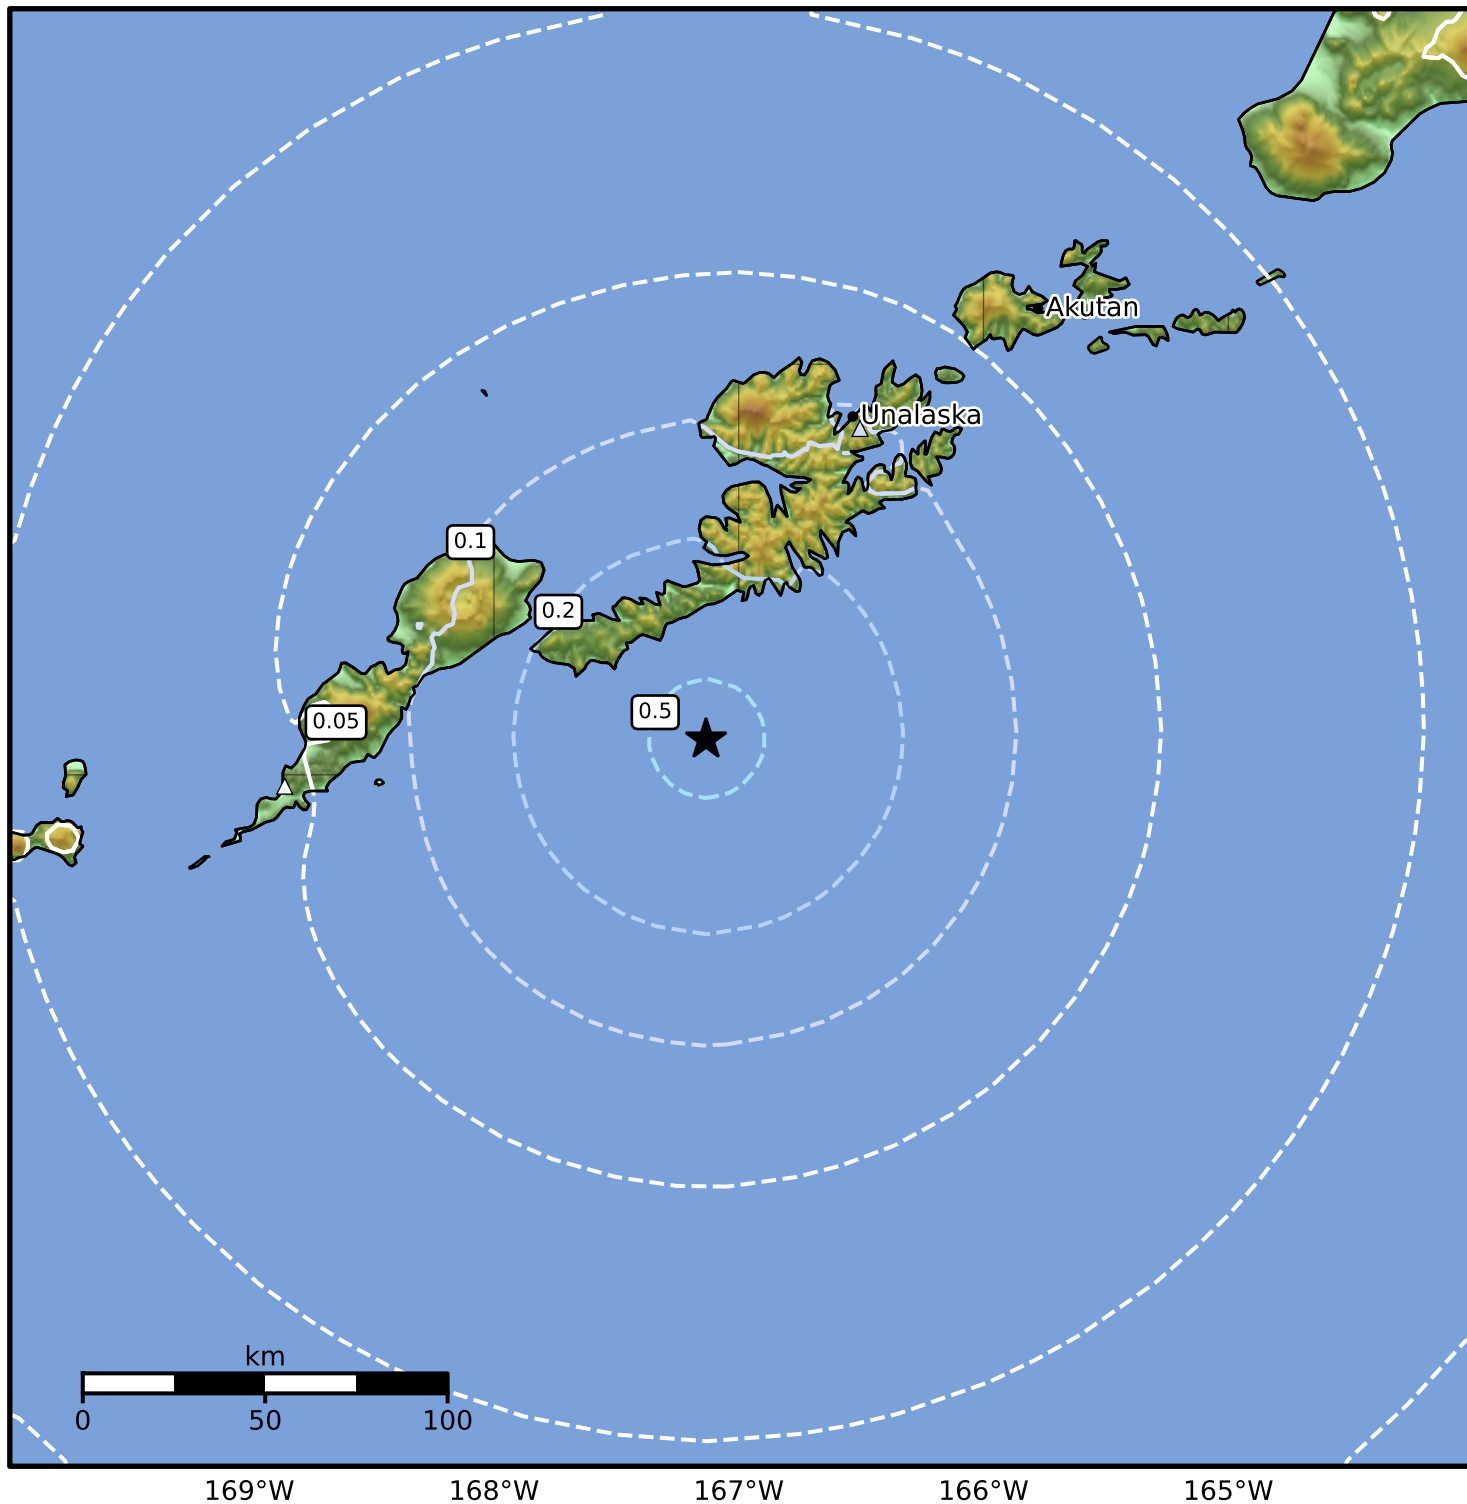

Peak Ground Acceleration Map Alaska Earthquake Center
ShakeMap: 96 km (60 miles) SSW of Unalaska
Feb 01, 2025 12:15:49 UTC M4.3 N53.09 W167.13 Depth: 37.1km ID:ak0251h4fmp0

Scale based on Worden et al. (2012)

Version 2: Processed 2025-02-01T19:36:11Z

△ Seismic Instrument ○ Reported Intensity

★ Epicenter