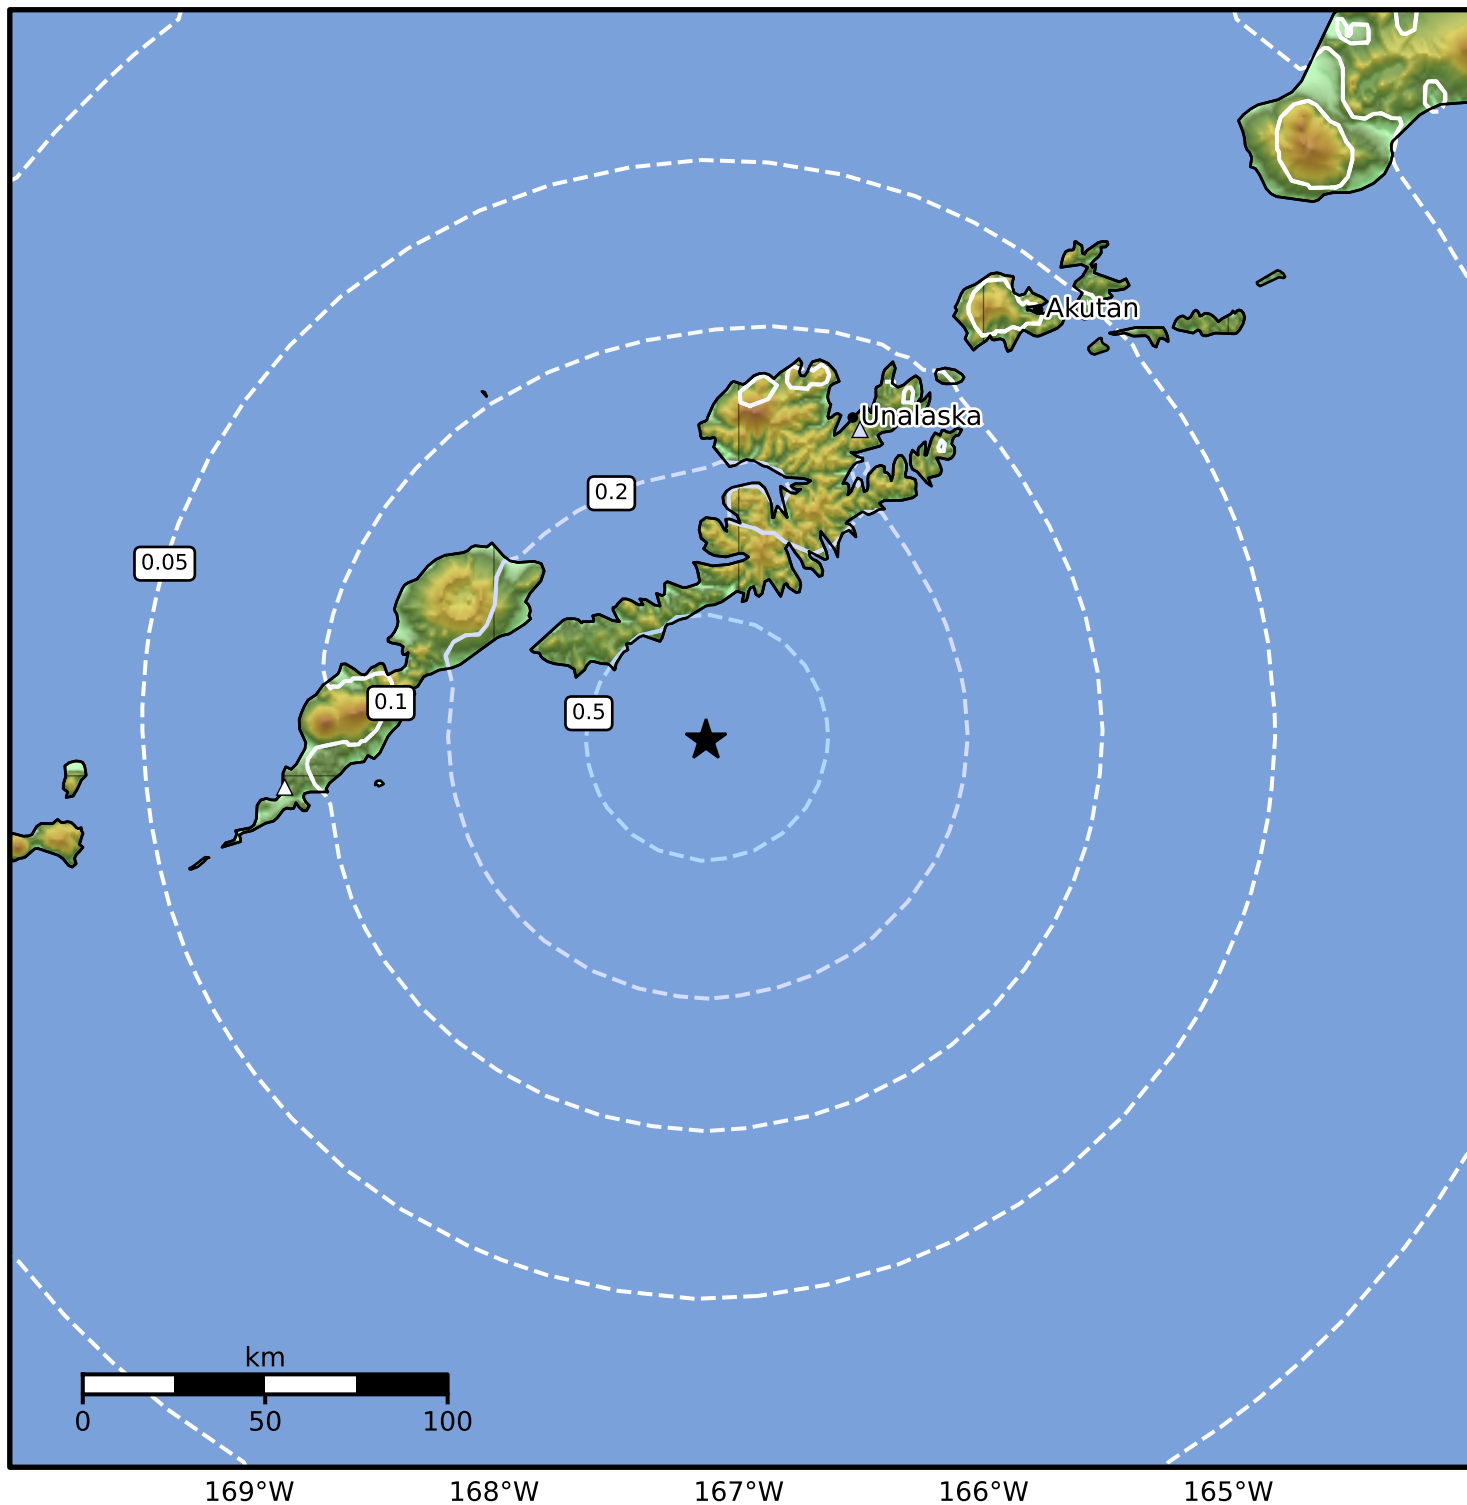

0.3 Second Peak Spectral Acceleration Map Alaska Earthquake Center
 ShakeMap: 96 km (60 miles) SSW of Unalaska
 Feb 01, 2025 12:15:49 UTC M4.3 N53.09 W167.13 Depth: 37.1km ID:ak0251h4fmp0

SA(0.3) (%g)	0.1	0.2	0.5	1	2	5	10	20	50	100	200
--------------	-----	-----	-----	---	---	---	----	----	----	-----	-----

Scale based on Worden et al. (2012)

Version 2: Processed 2025-02-01T19:36:11Z

△ Seismic Instrument ○ Reported Intensity

★ Epicenter