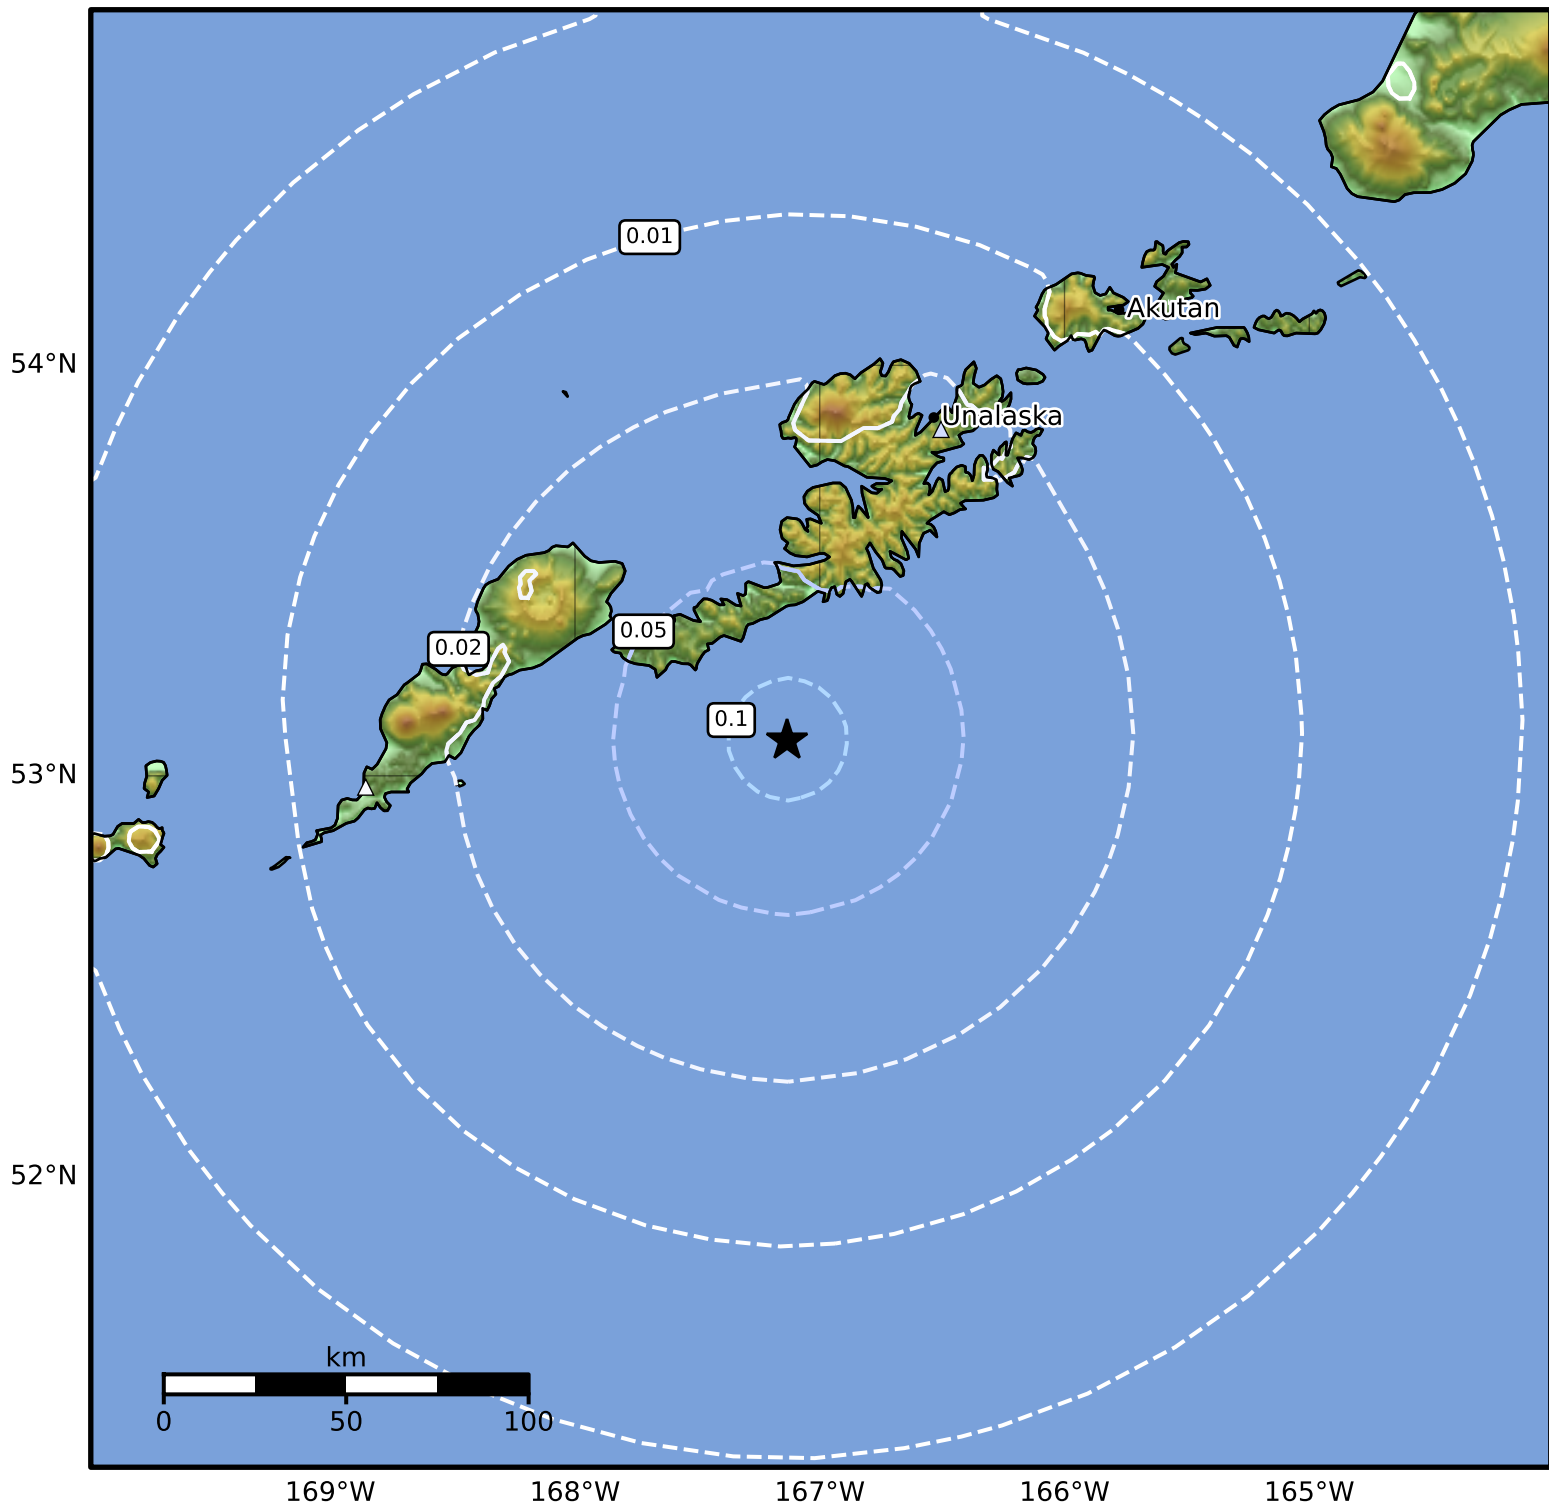

1.0 Second Peak Spectral Acceleration Map Alaska Earthquake Center
 ShakeMap: 96 km (60 miles) SSW of Unalaska
 Feb 01, 2025 12:15:49 UTC M4.3 N53.09 W167.13 Depth: 37.1km ID:ak0251h4fmp0

SA(1.0) (%g)	0.1	0.2	0.5	1	2	5	10	20	50	100	200
--------------	-----	-----	-----	---	---	---	----	----	----	-----	-----

Scale based on Worden et al. (2012)

Version 2: Processed 2025-02-01T19:36:11Z

△ Seismic Instrument ○ Reported Intensity

★ Epicenter