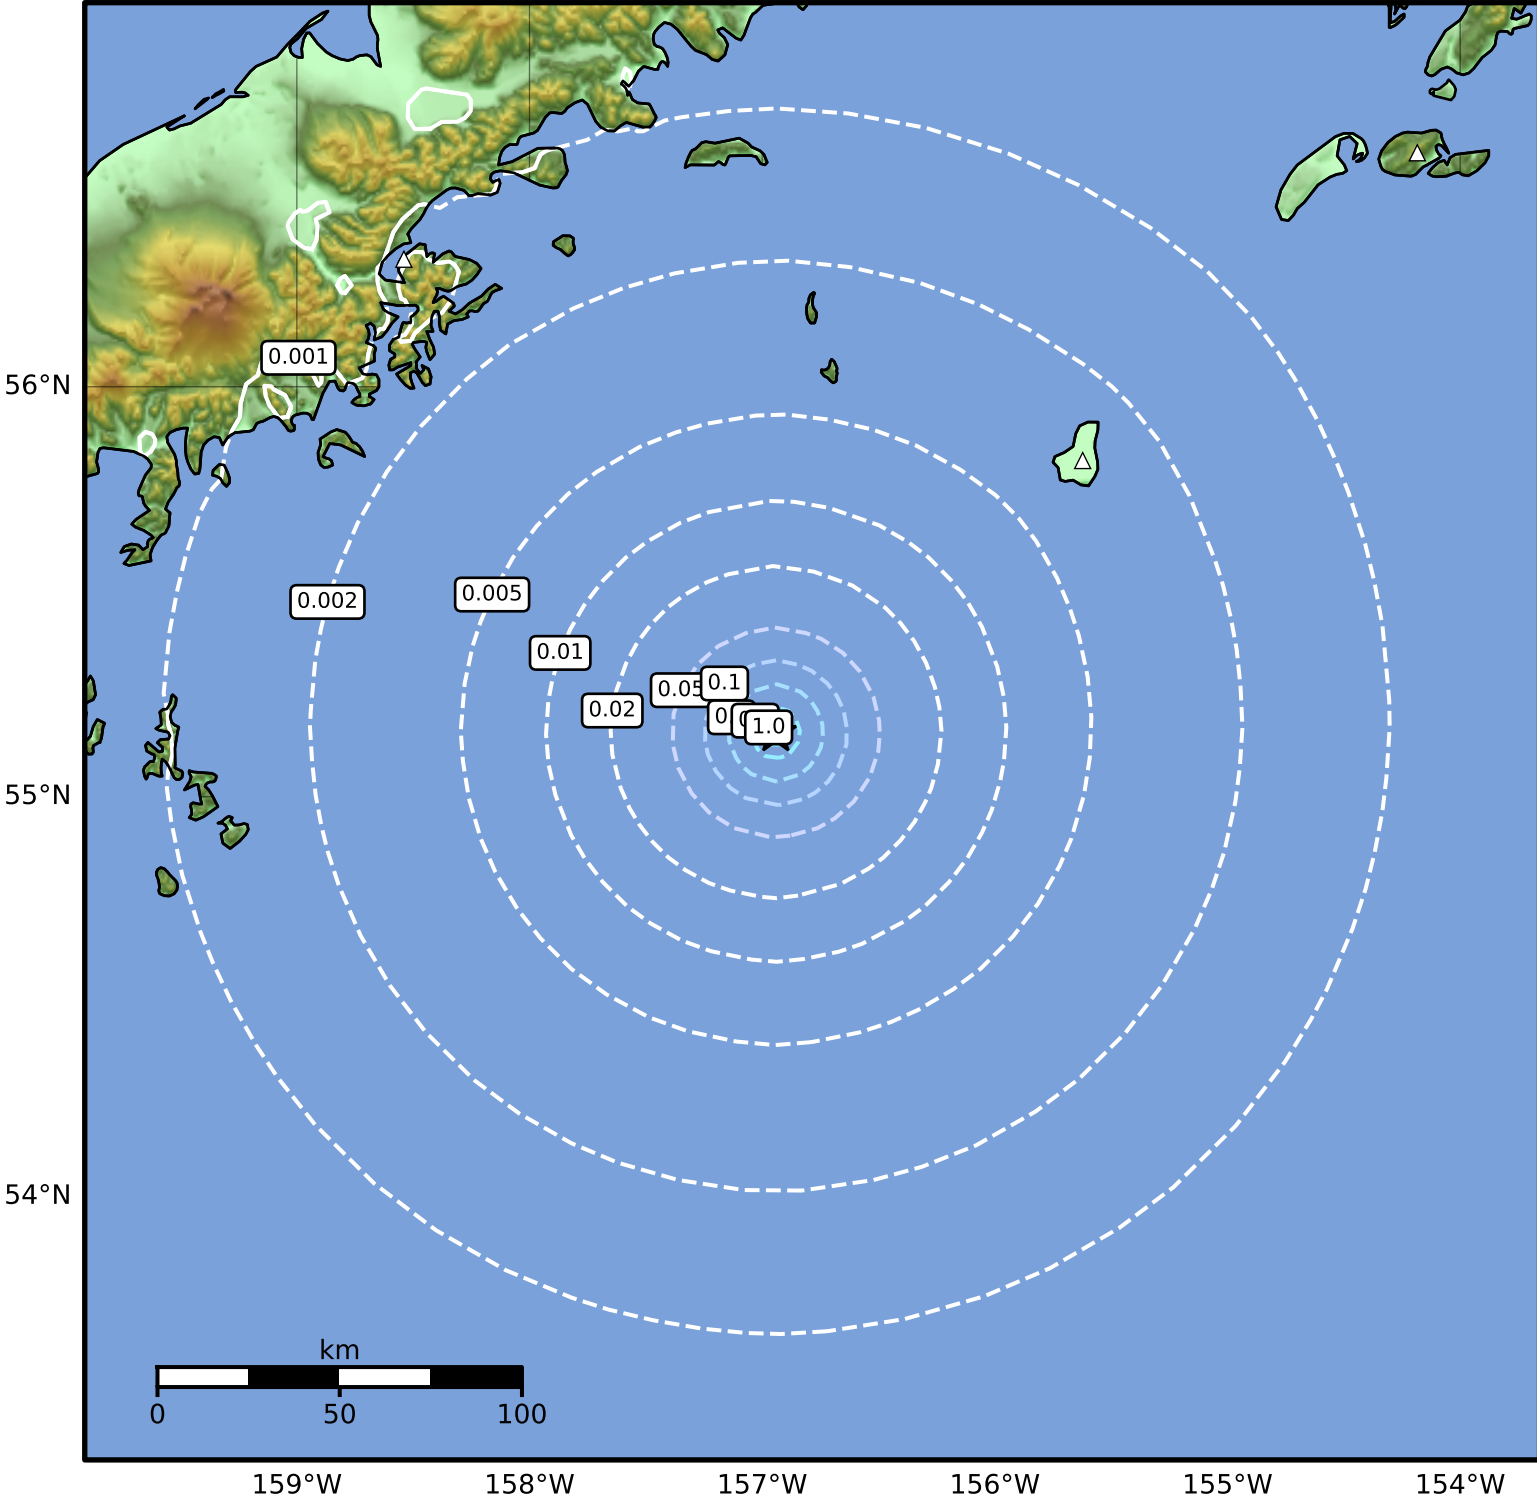

Peak Ground Velocity Map Alaska Earthquake Center
 ShakeMap: 156 km (97 miles) SE of Chignik
 Feb 02, 2025 21:21:18 UTC M3.6 N55.16 W156.94 Depth: 3.3km ID:ak0251ixd3h0

PGV (cm/s)	0.1	0.2	0.5	1	2	5	10	20	50	100	200
------------	-----	-----	-----	---	---	---	----	----	----	-----	-----

Scale based on Worden et al. (2012) Version 2: Processed 2025-02-03T07:45:06Z
 △ Seismic Instrument ○ Reported Intensity ★ Epicenter