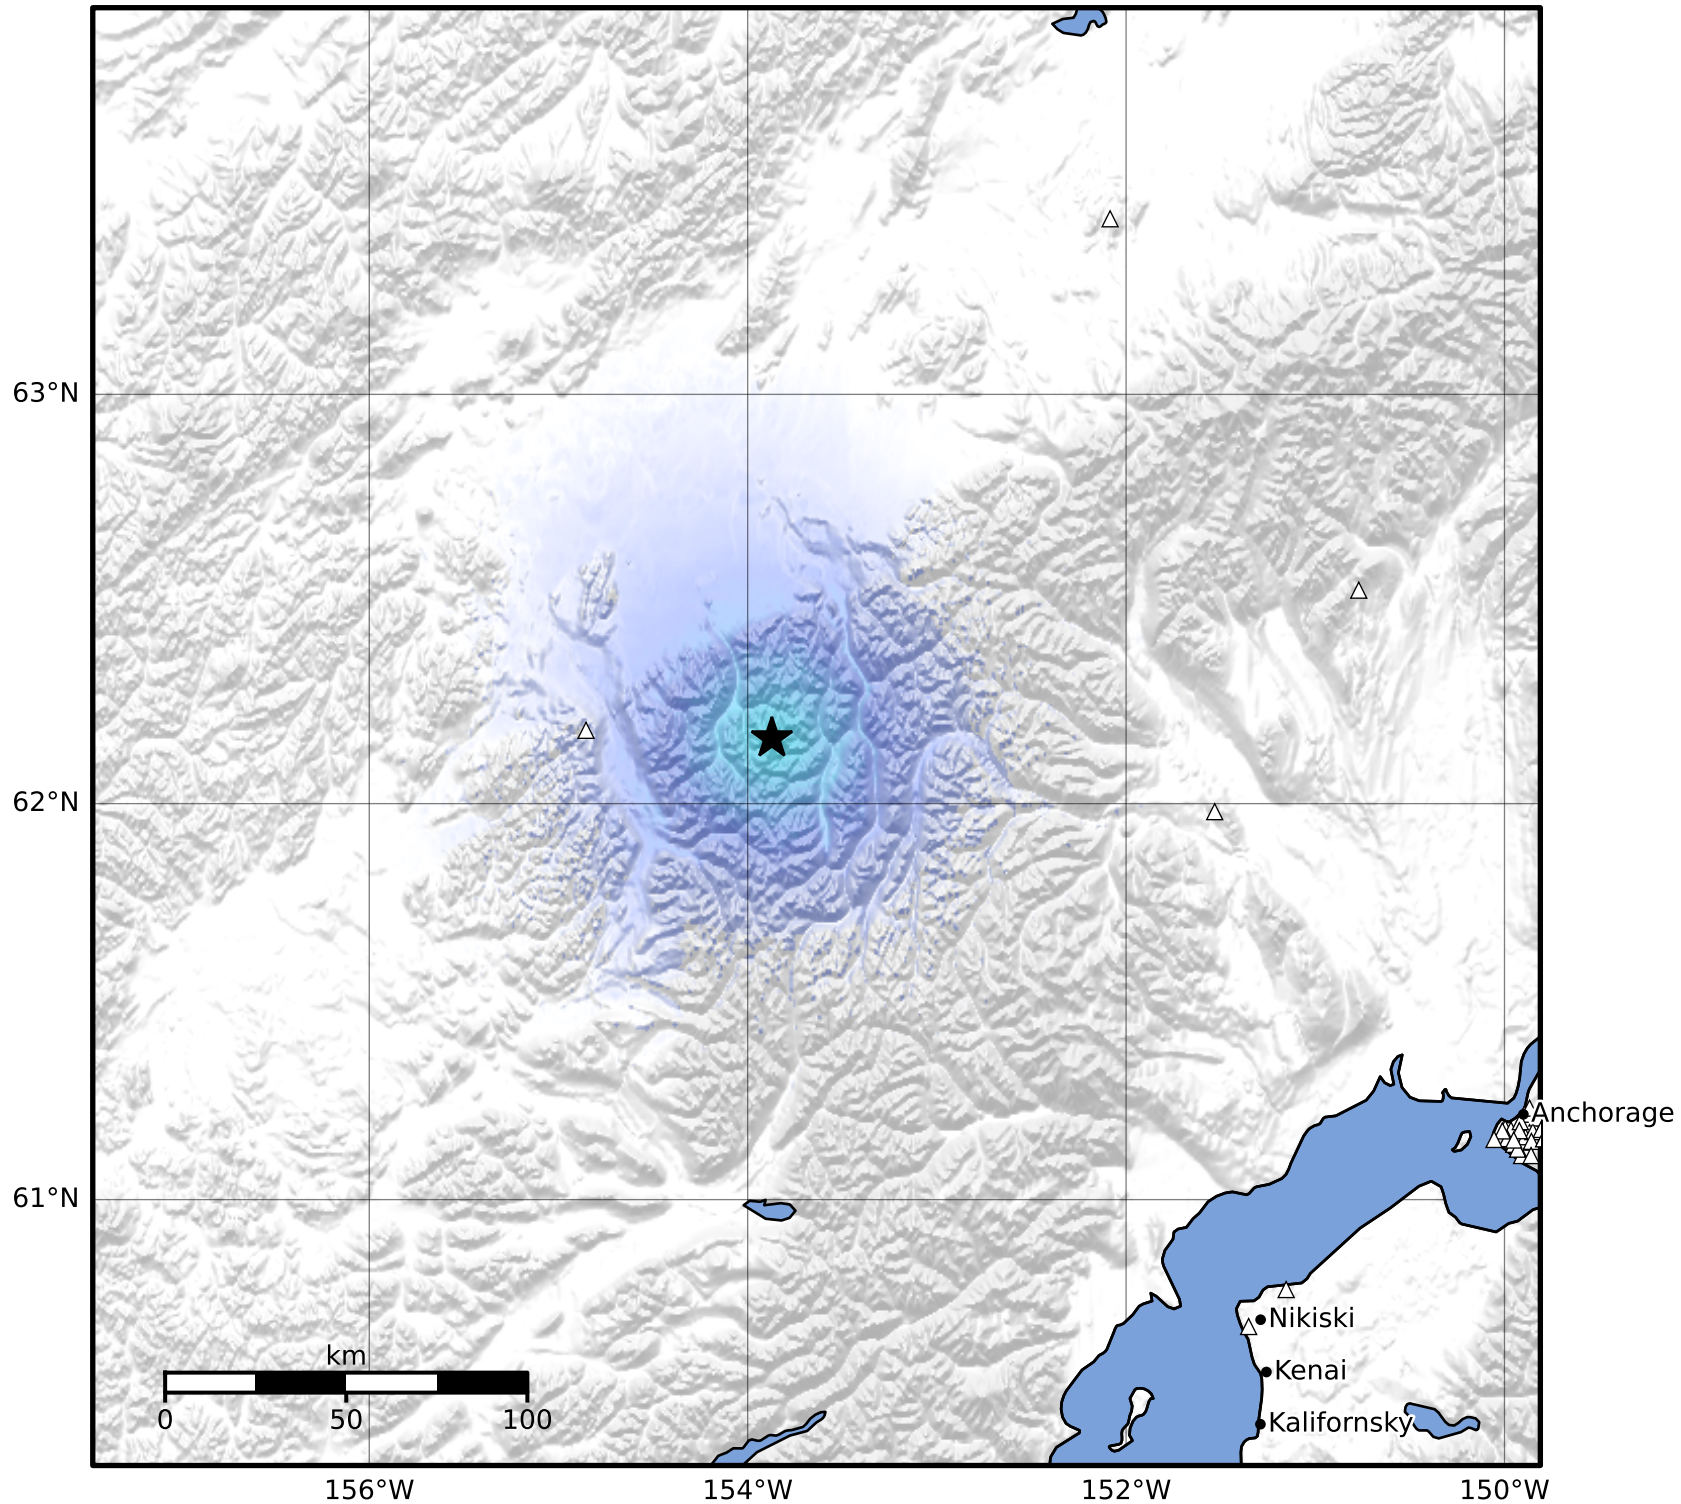

Macroseismic Intensity Map Alaska Earthquake Center
 ShakeMap: 99 km (61 miles) SSE of Nikolai
 Feb 03, 2025 04:03:59 UTC M3.8 N62.16 W153.87 Depth: 6.3km ID:ak0251kaoe6d

SHAKING	Not felt	Weak	Light	Moderate	Strong	Very strong	Severe	Violent	Extreme
DAMAGE	None	None	None	Very light	Light	Moderate	Moderate/heavy	Heavy	Very heavy
PGA(%g)	<0.0464	0.297	2.76	6.2	11.5	21.5	40.1	74.7	>139
PGV(cm/s)	<0.0215	0.135	1.41	4.65	9.64	20	41.4	85.8	>178
INTENSITY	I	II-III	IV	V	VI	VII	VIII	IX	X+

Scale based on Worden et al. (2012)

Version 2: Processed 2025-02-03T07:58:25Z

△ Seismic Instrument ○ Reported Intensity

★ Epicenter