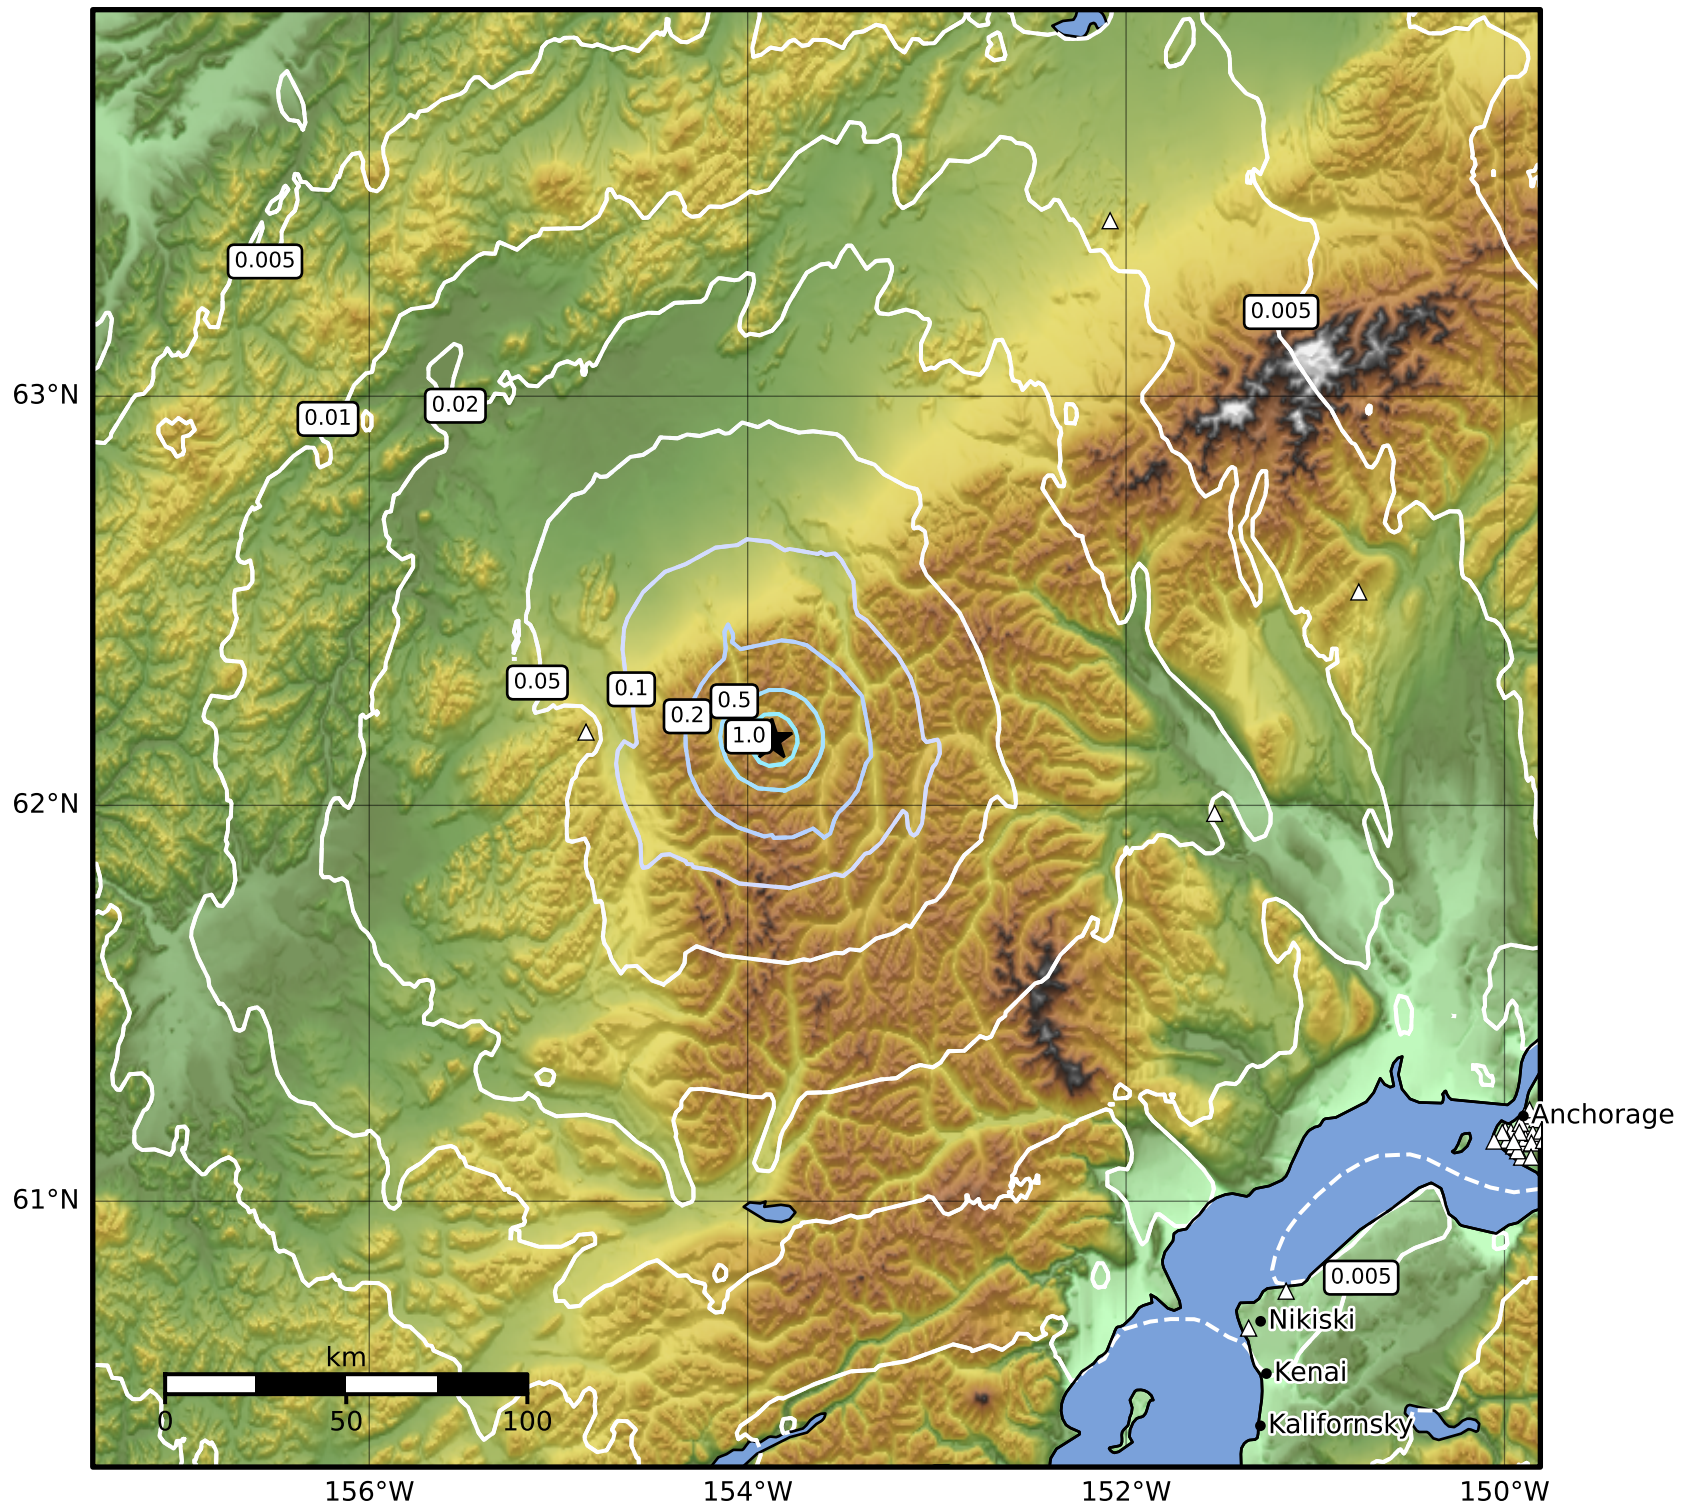

Peak Ground Acceleration Map Alaska Earthquake Center  
ShakeMap: 99 km (61 miles) SSE of Nikolai  
Feb 03, 2025 04:03:59 UTC M3.8 N62.16 W153.87 Depth: 6.3km ID:ak0251kaoe6d

PGA (%g)	0.1	0.2	0.5	1	2	5	10	20	50	100	200
----------	-----	-----	-----	---	---	---	----	----	----	-----	-----

Scale based on Worden et al. (2012)

Version 2: Processed 2025-02-03T07:58:25Z

△ Seismic Instrument ○ Reported Intensity

★ Epicenter