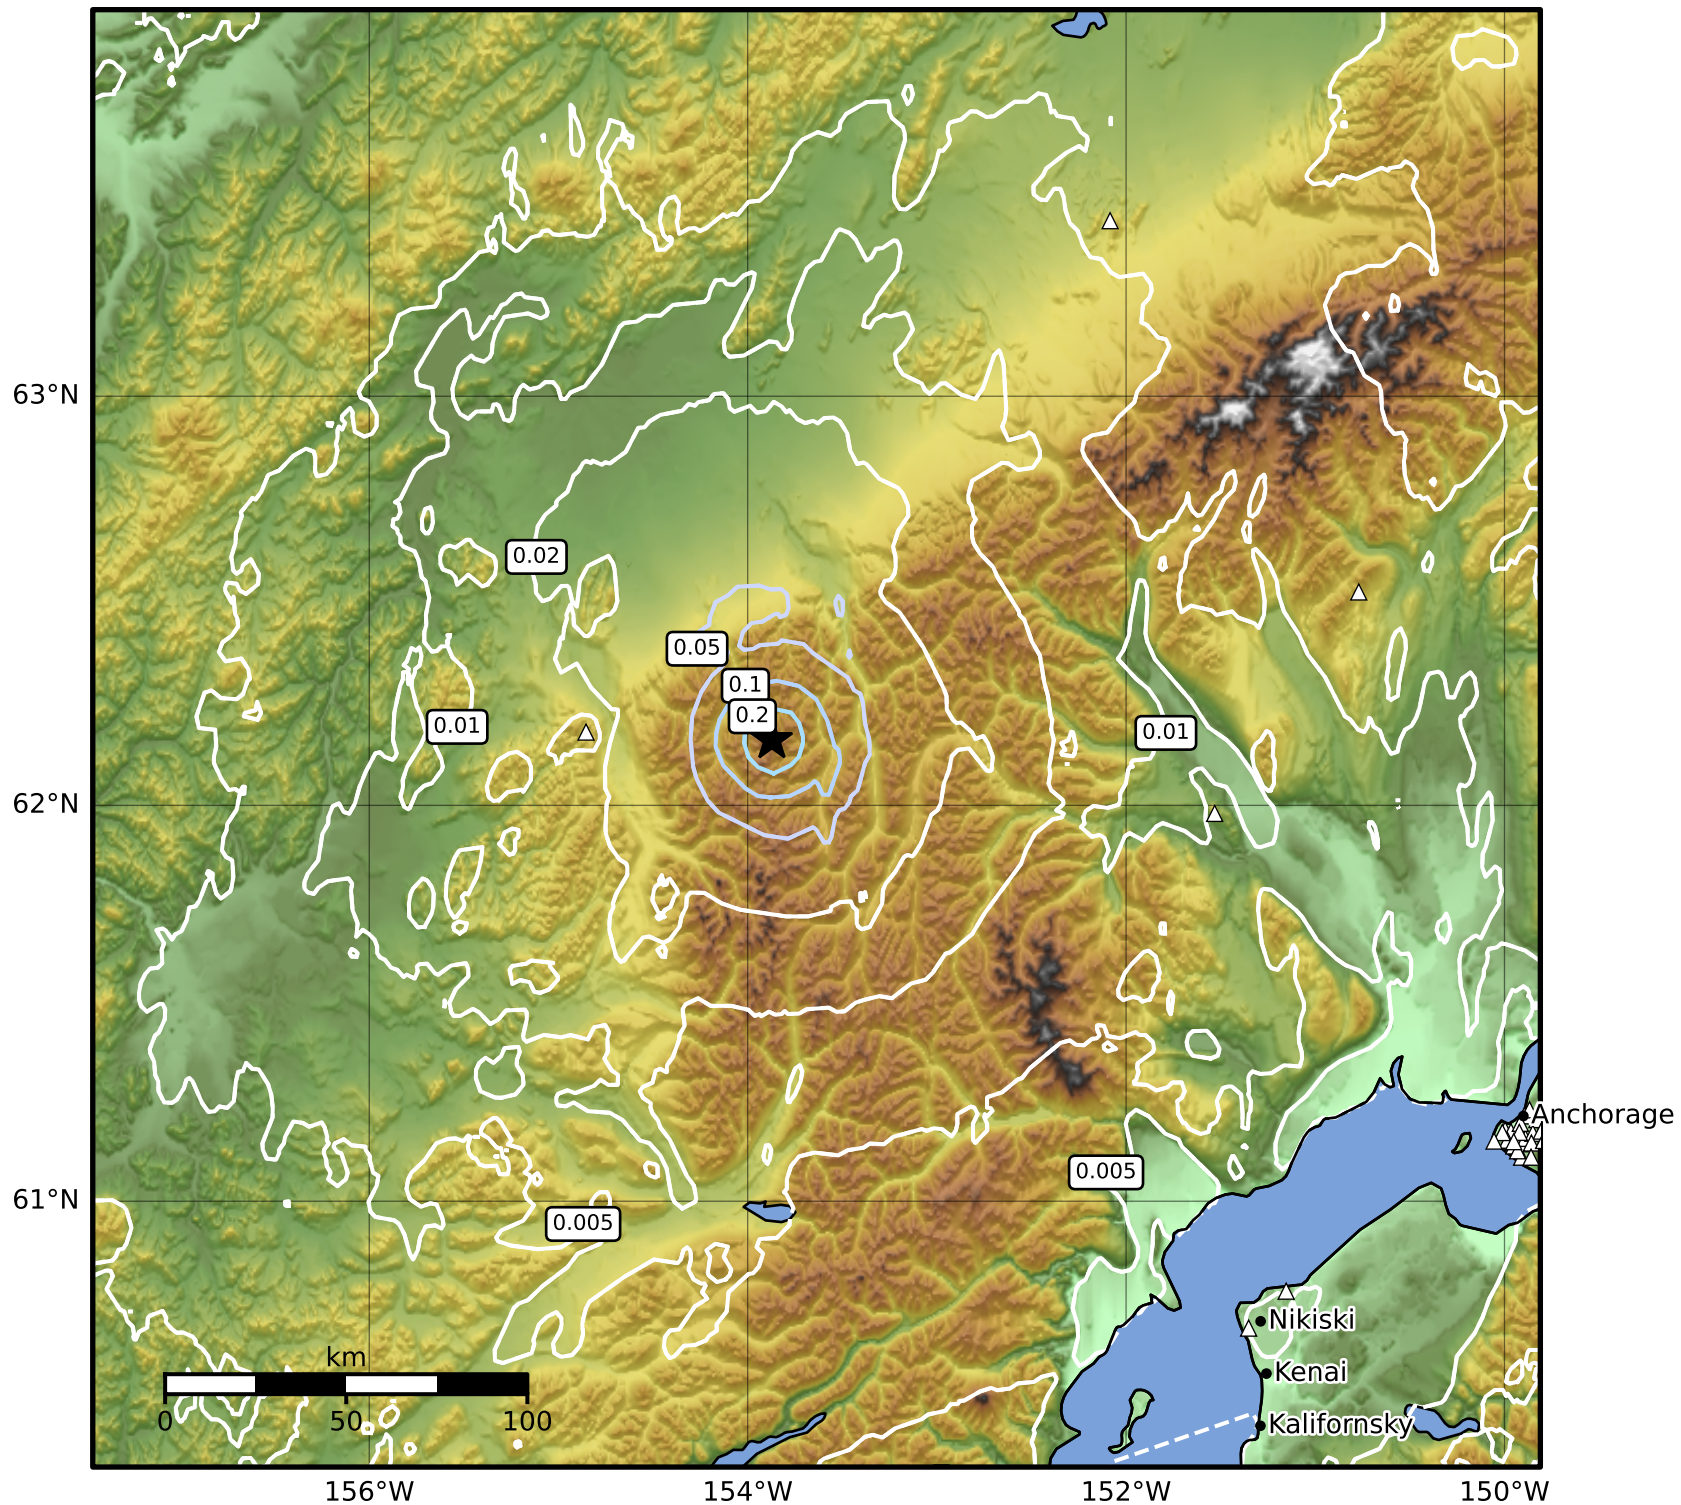

Peak Ground Velocity Map Alaska Earthquake Center
ShakeMap: 99 km (61 miles) SSE of Nikolai
Feb 03, 2025 04:03:59 UTC M3.8 N62.16 W153.87 Depth: 6.3km ID:ak0251kaoe6d

Scale based on Worden et al. (2012)

Version 2: Processed 2025-02-03T07:58:25Z

△ Seismic Instrument ○ Reported Intensity

★ Epicenter