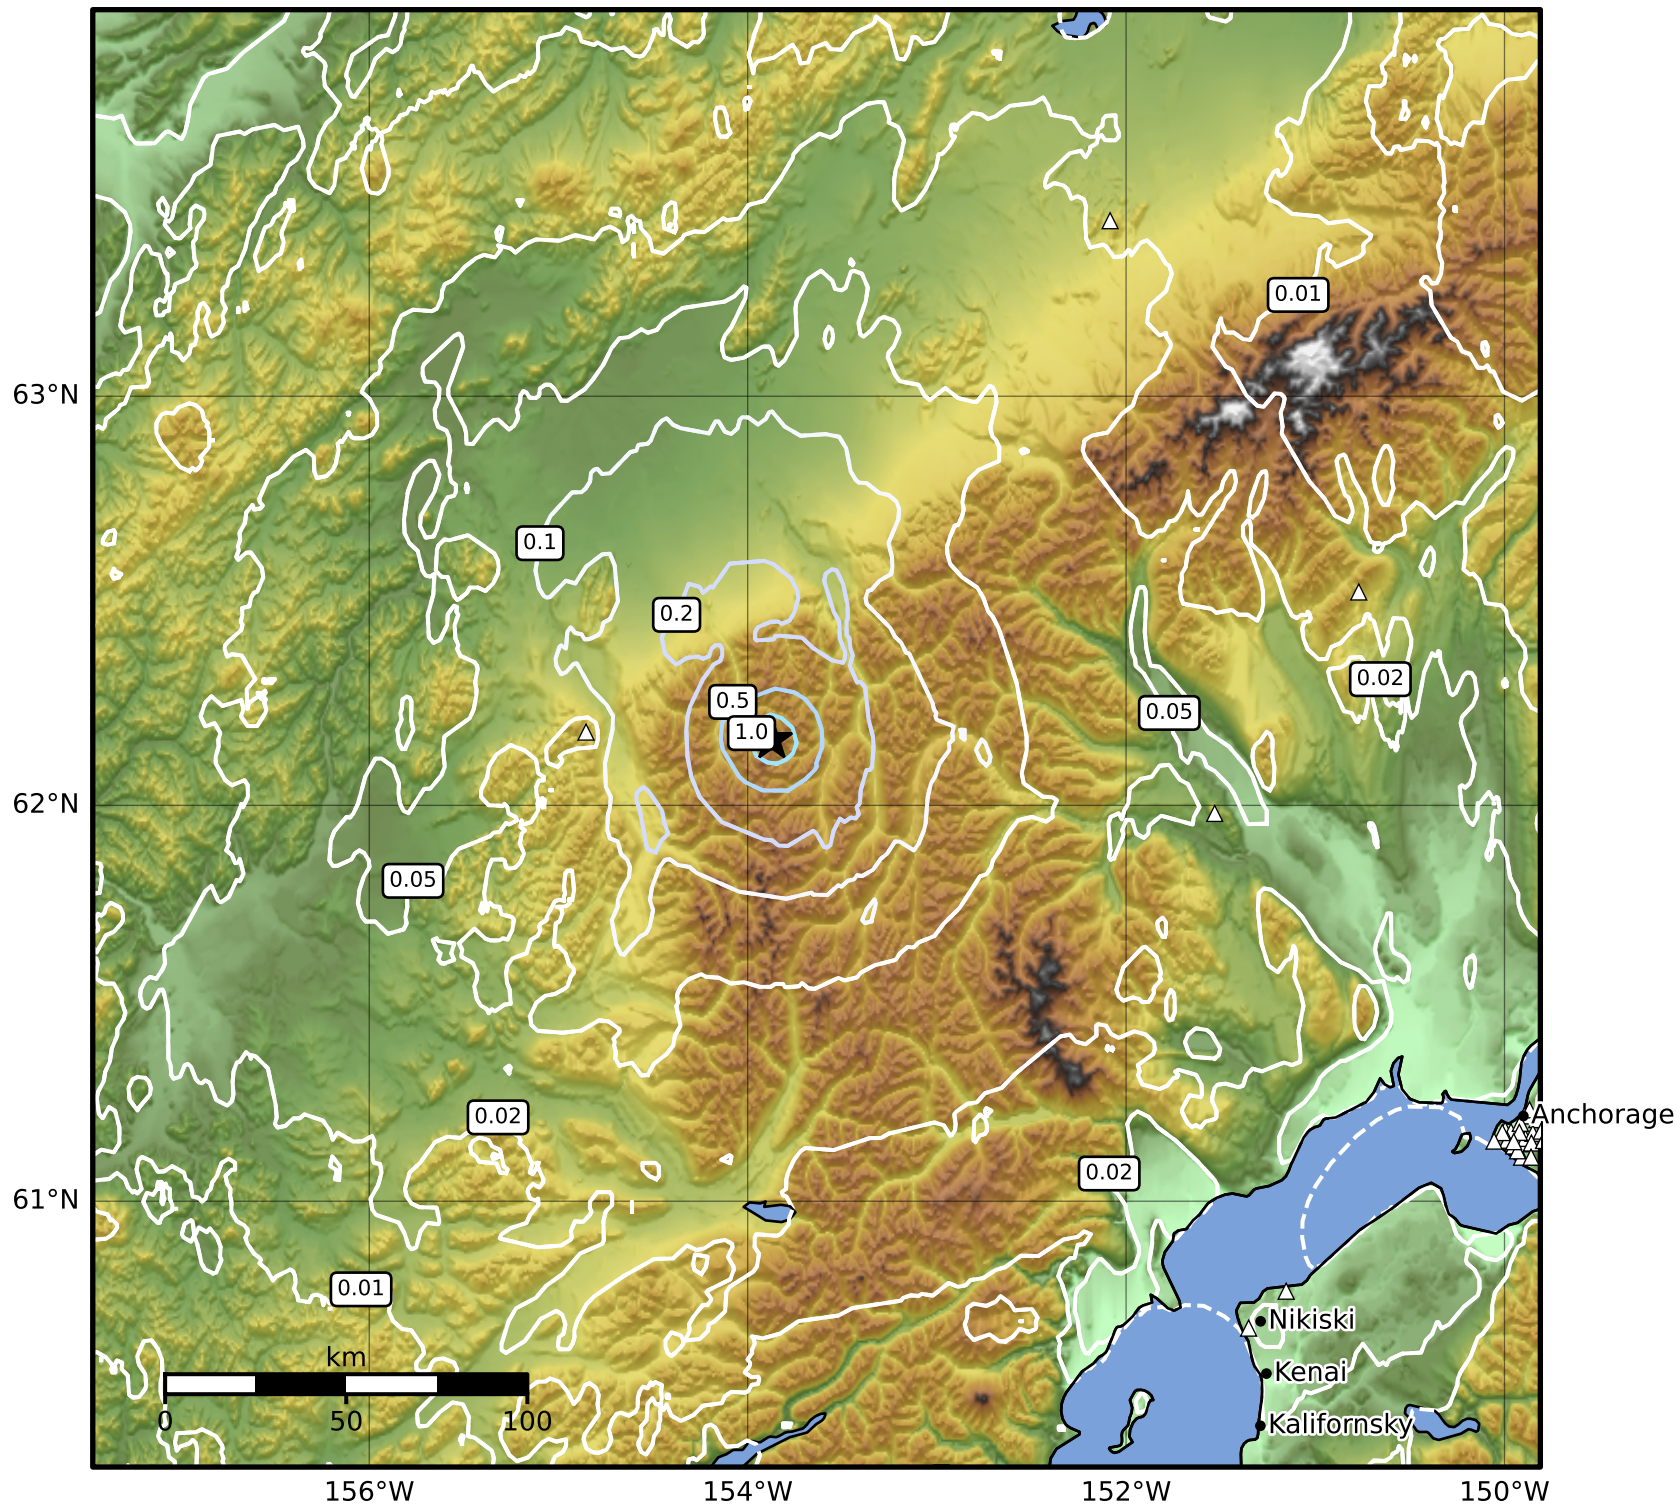

0.3 Second Peak Spectral Acceleration Map Alaska Earthquake Center
 ShakeMap: 99 km (61 miles) SSE of Nikolai
 Feb 03, 2025 04:03:59 UTC M3.8 N62.16 W153.87 Depth: 6.3km ID:ak0251kaoe6d

SA(0.3) (%g)	0.1	0.2	0.5	1	2	5	10	20	50	100	200
---------------------	------------	------------	------------	----------	----------	----------	-----------	-----------	-----------	------------	------------

Scale based on Worden et al. (2012)

Version 2: Processed 2025-02-03T07:58:25Z

△ Seismic Instrument ○ Reported Intensity

★ Epicenter