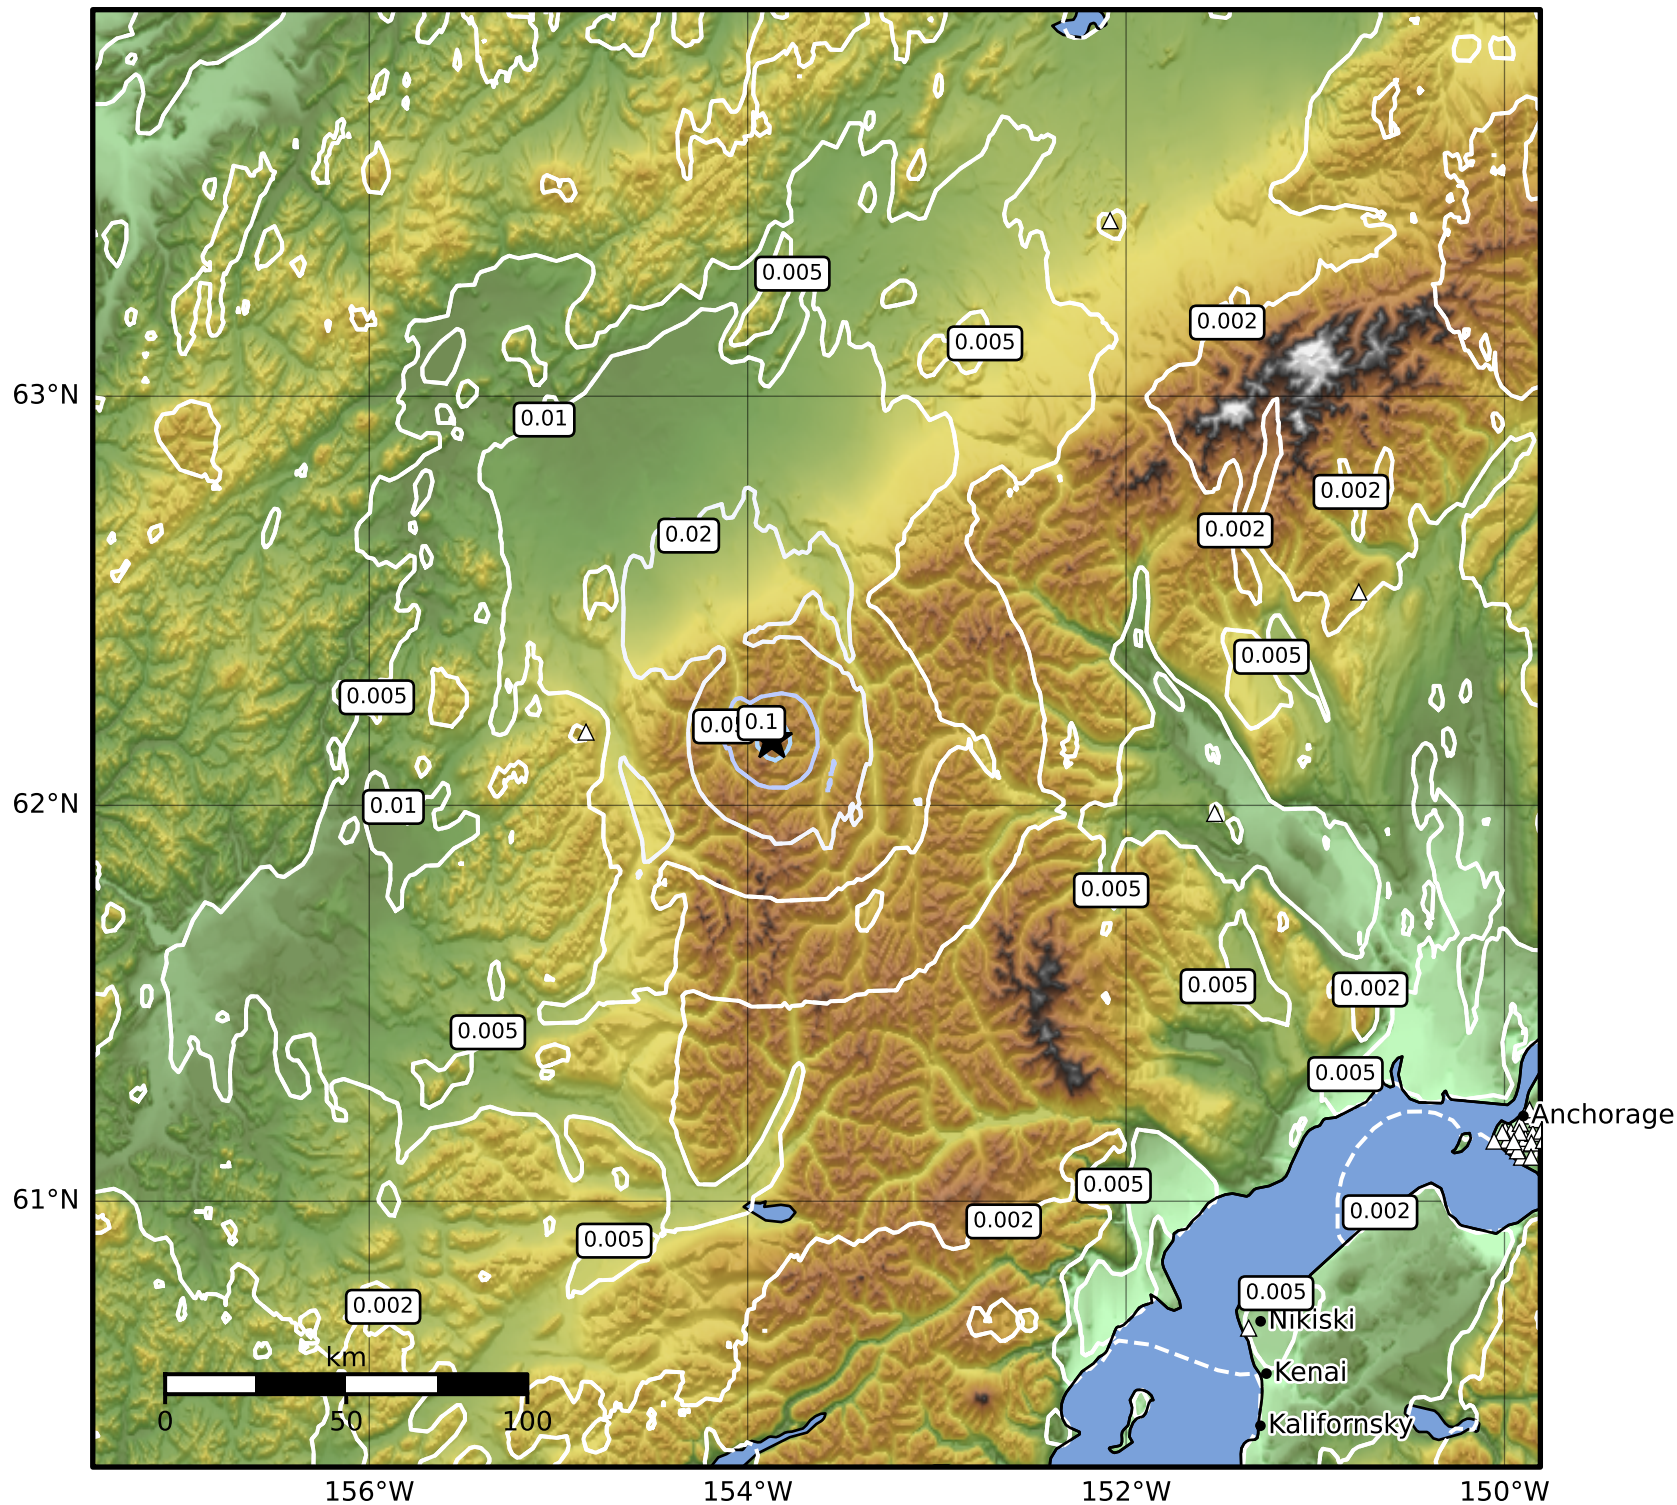

1.0 Second Peak Spectral Acceleration Map Alaska Earthquake Center  
 ShakeMap: 99 km (61 miles) SSE of Nikolai  
 Feb 03, 2025 04:03:59 UTC M3.8 N62.16 W153.87 Depth: 6.3km ID:ak0251kaoe6d

Scale based on Worden et al. (2012)

Version 2: Processed 2025-02-03T07:58:25Z

△ Seismic Instrument ○ Reported Intensity

★ Epicenter