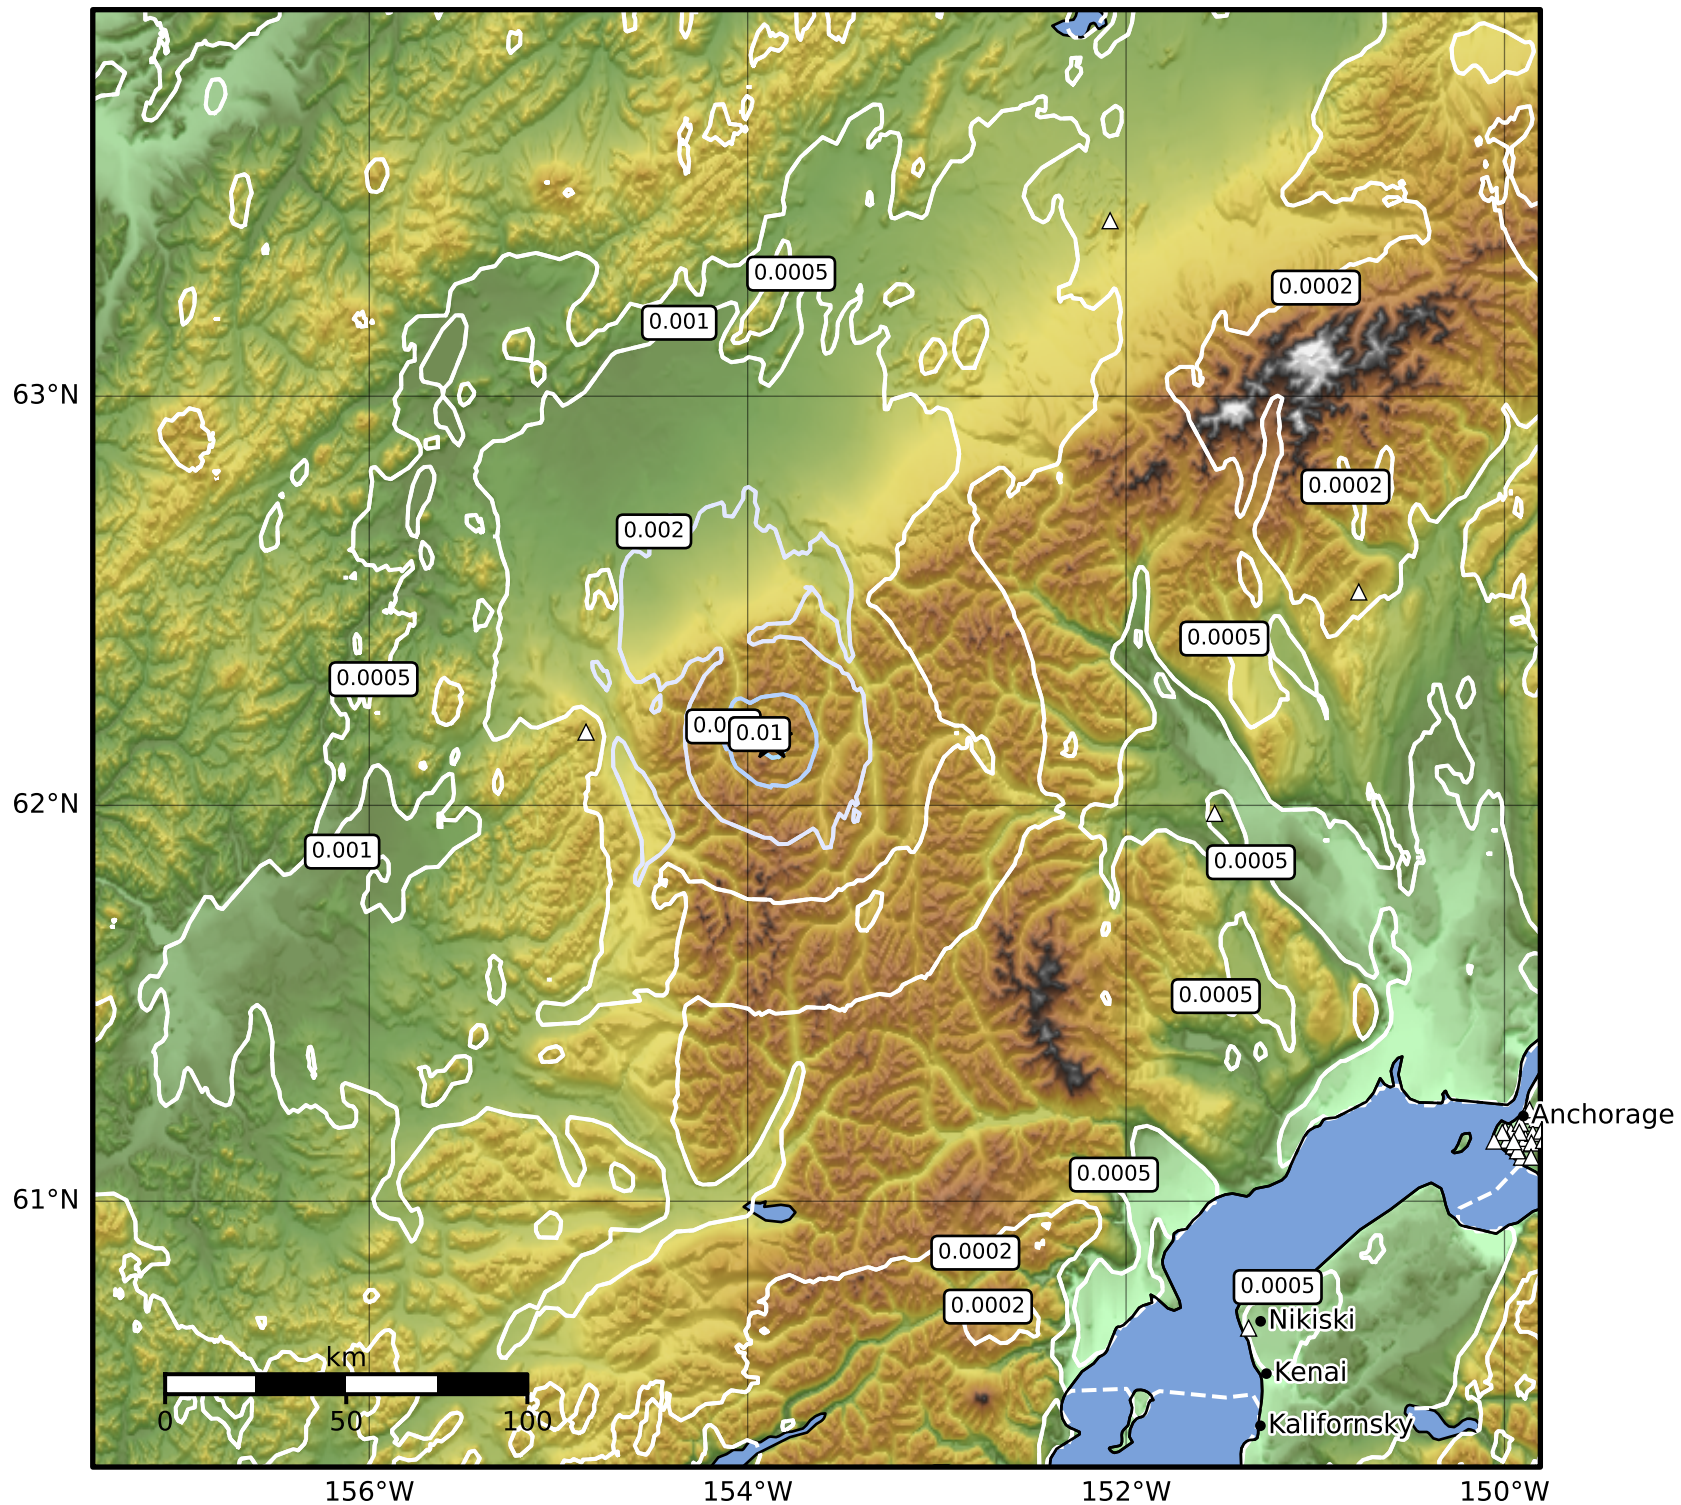

3.0 Second Peak Spectral Acceleration Map Alaska Earthquake Center
 ShakeMap: 99 km (61 miles) SSE of Nikolai
 Feb 03, 2025 04:03:59 UTC M3.8 N62.16 W153.87 Depth: 6.3km ID:ak0251kaoe6d

Scale based on Worden et al. (2012)

Version 2: Processed 2025-02-03T07:58:25Z

△ Seismic Instrument ○ Reported Intensity

★ Epicenter