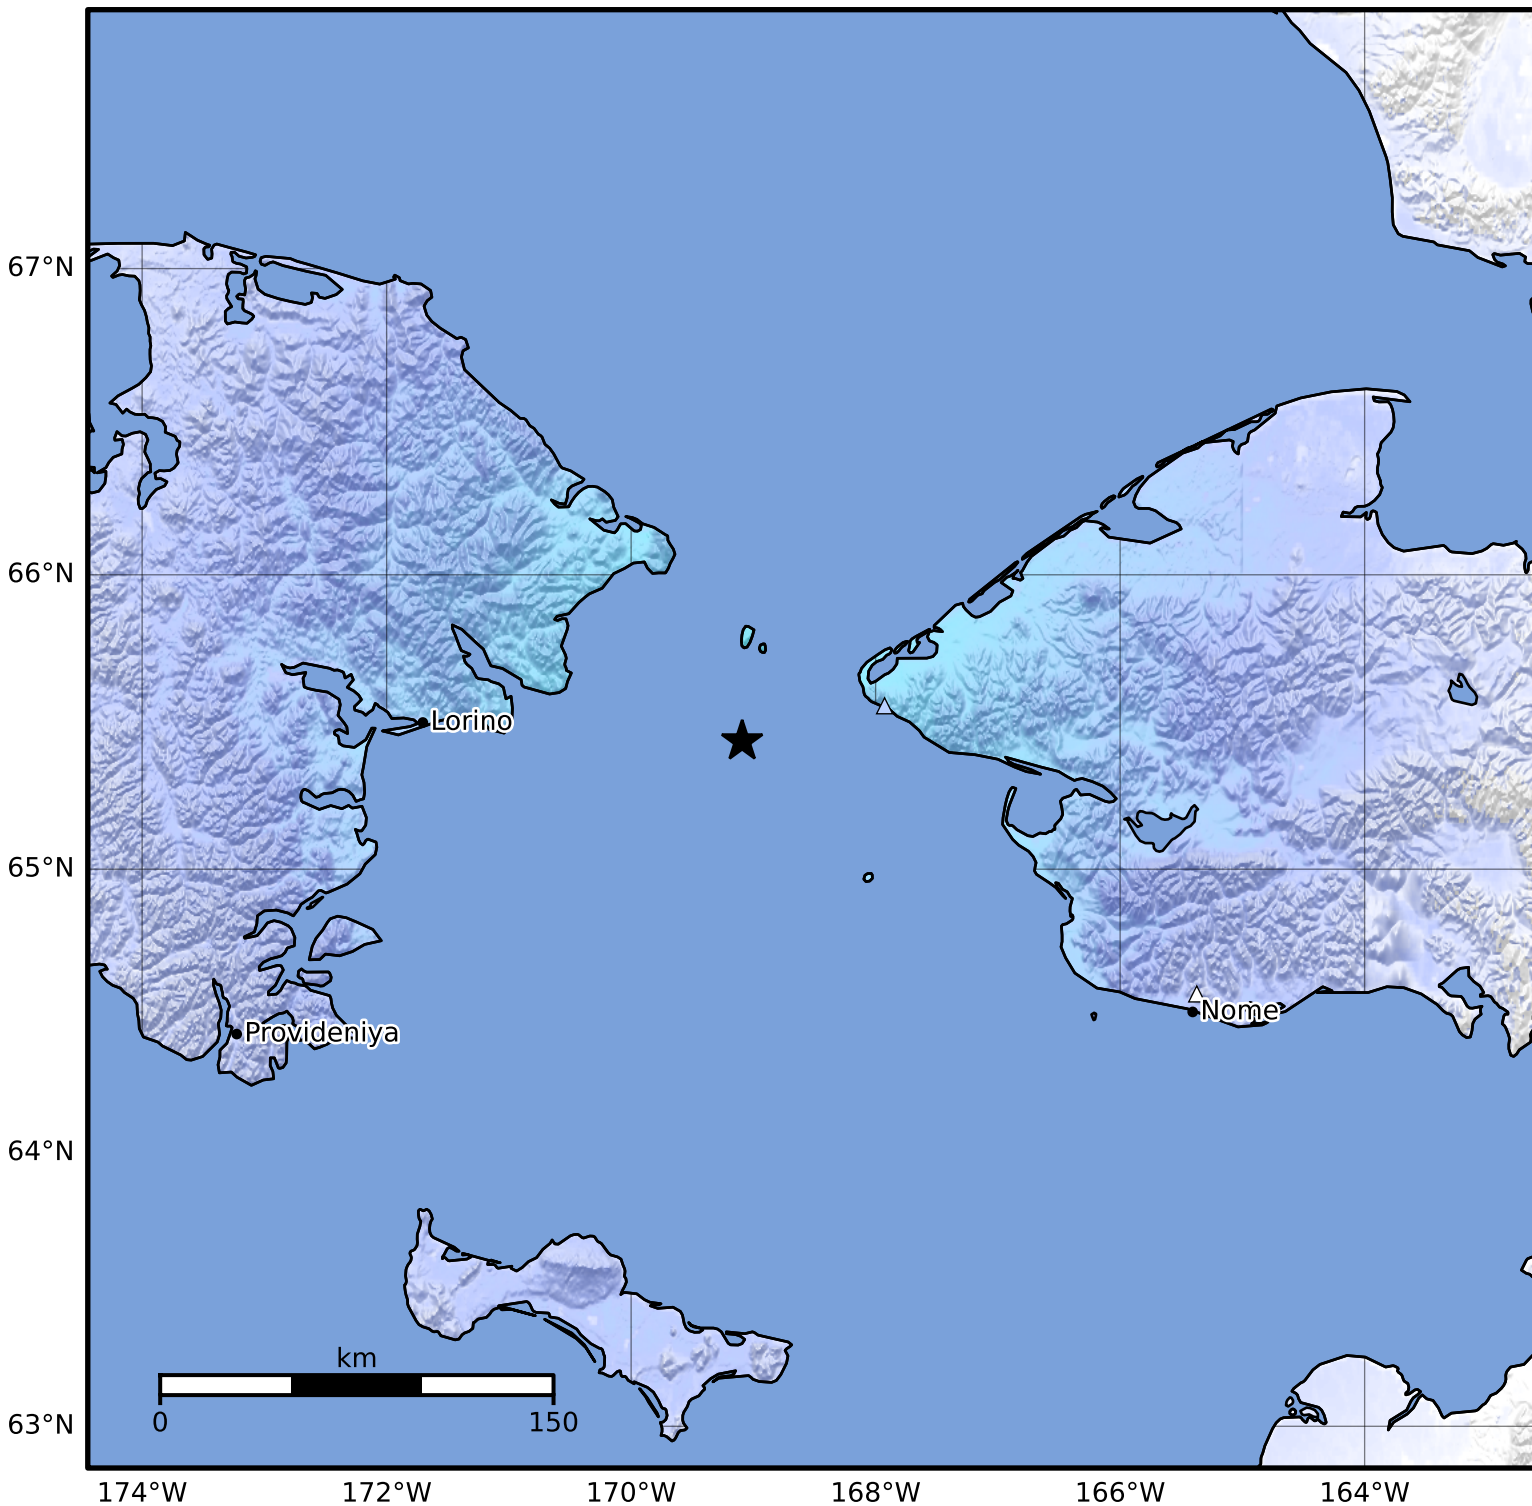

Macroseismic Intensity Map Alaska Earthquake Center
 ShakeMap: 34 km (21 miles) SSW of Little Diomede
 Feb 03, 2025 06:36:04 UTC M5.0 N65.44 W169.09 Depth: 10.0km ID:ak0251kc24k9

SHAKING	Not felt	Weak	Light	Moderate	Strong	Very strong	Severe	Violent	Extreme
DAMAGE	None	None	None	Very light	Light	Moderate	Moderate/heavy	Heavy	Very heavy
PGA(%g)	<0.0464	0.297	2.76	6.2	11.5	21.5	40.1	74.7	>139
PGV(cm/s)	<0.0215	0.135	1.41	4.65	9.64	20	41.4	85.8	>178
INTENSITY	I	II-III	IV	V	VI	VII	VIII	IX	X+

Scale based on Worden et al. (2012)

Version 4: Processed 2025-02-03T08:11:03Z

△ Seismic Instrument ○ Reported Intensity

★ Epicenter