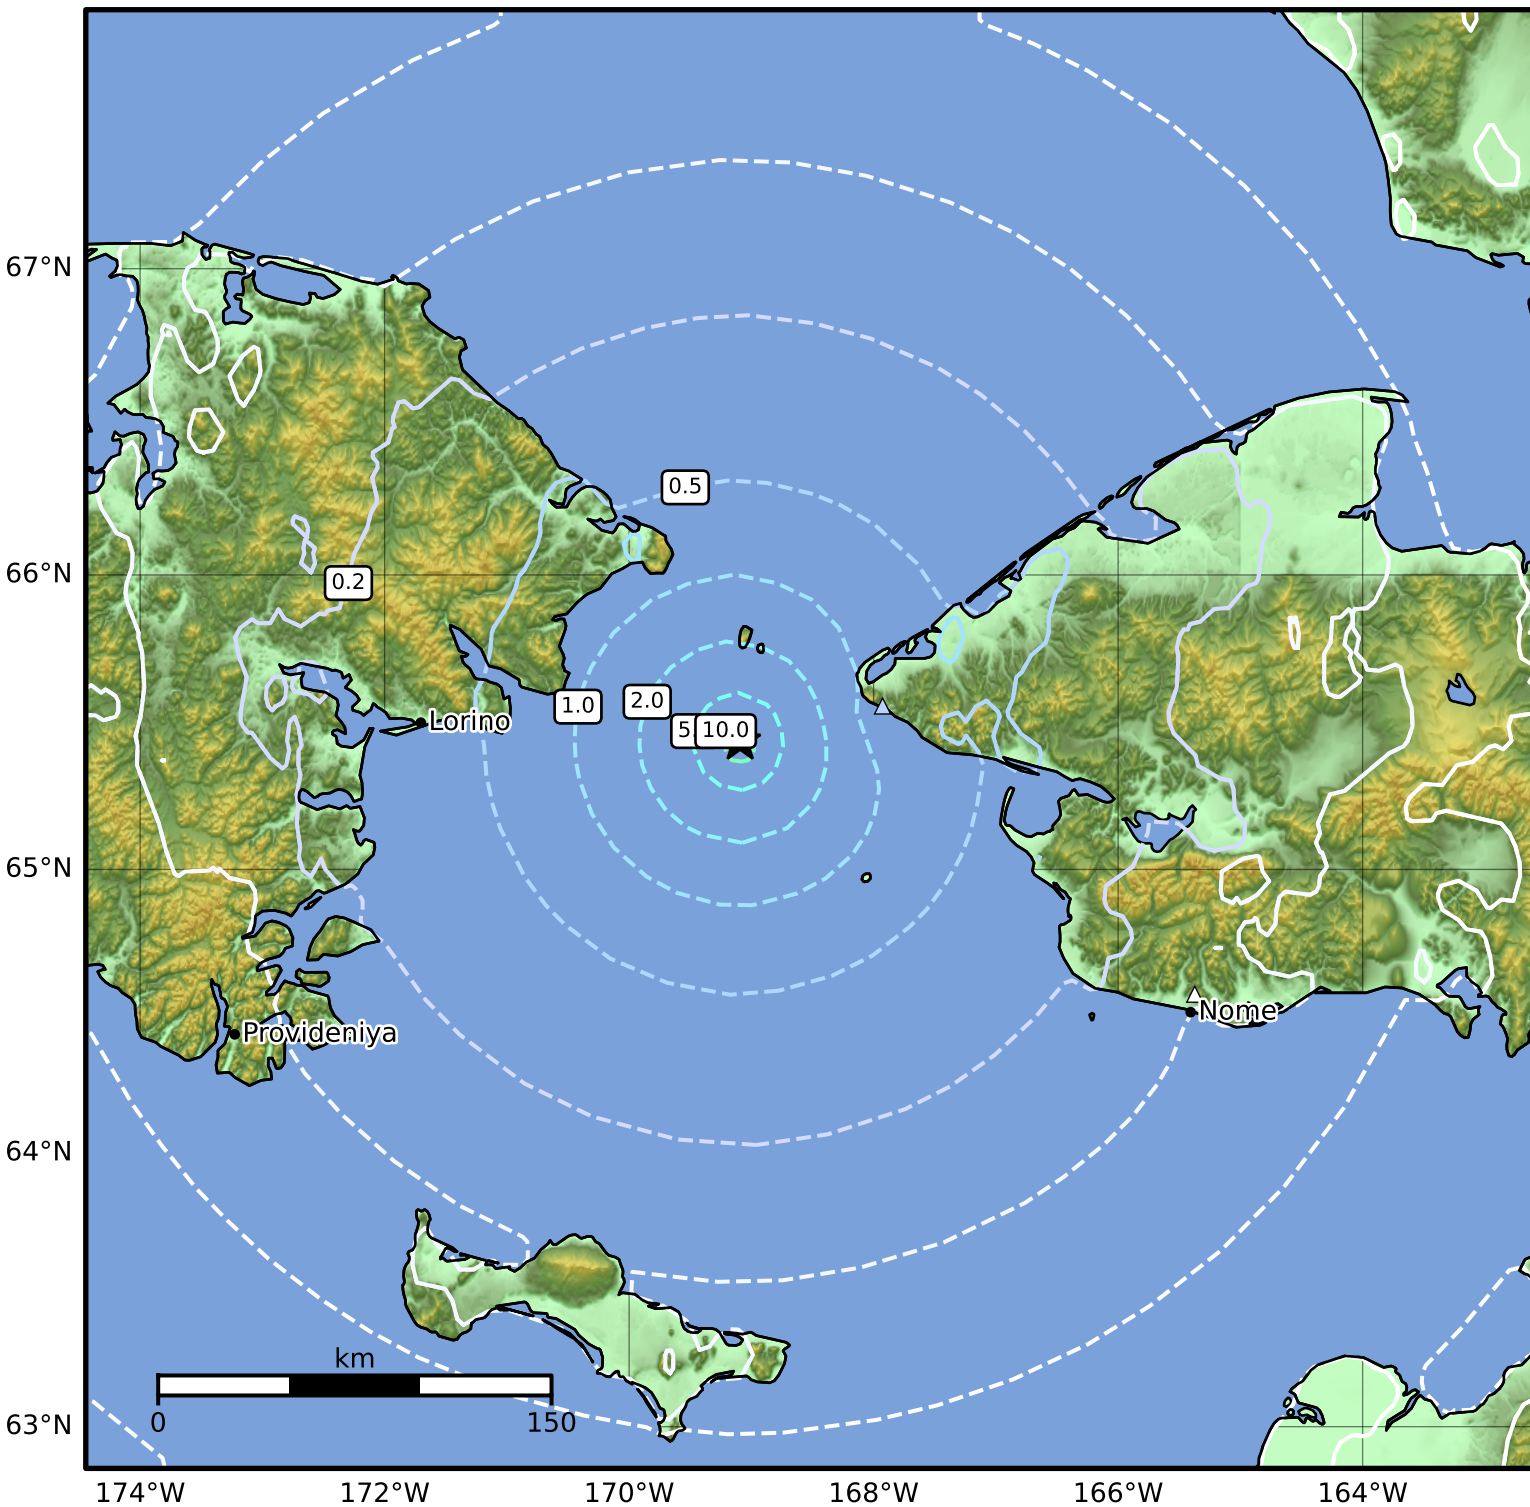

0.3 Second Peak Spectral Acceleration Map Alaska Earthquake Center
 ShakeMap: 34 km (21 miles) SSW of Little Diomedede
 Feb 03, 2025 06:36:04 UTC M5.0 N65.44 W169.09 Depth: 10.0km ID:ak0251kc24k9

SA(0.3) (%g)	0.1	0.2	0.5	1	2	5	10	20	50	100	200
--------------	-----	-----	-----	---	---	---	----	----	----	-----	-----

Scale based on Worden et al. (2012)

Version 4: Processed 2025-02-03T08:11:03Z

△ Seismic Instrument ○ Reported Intensity

★ Epicenter