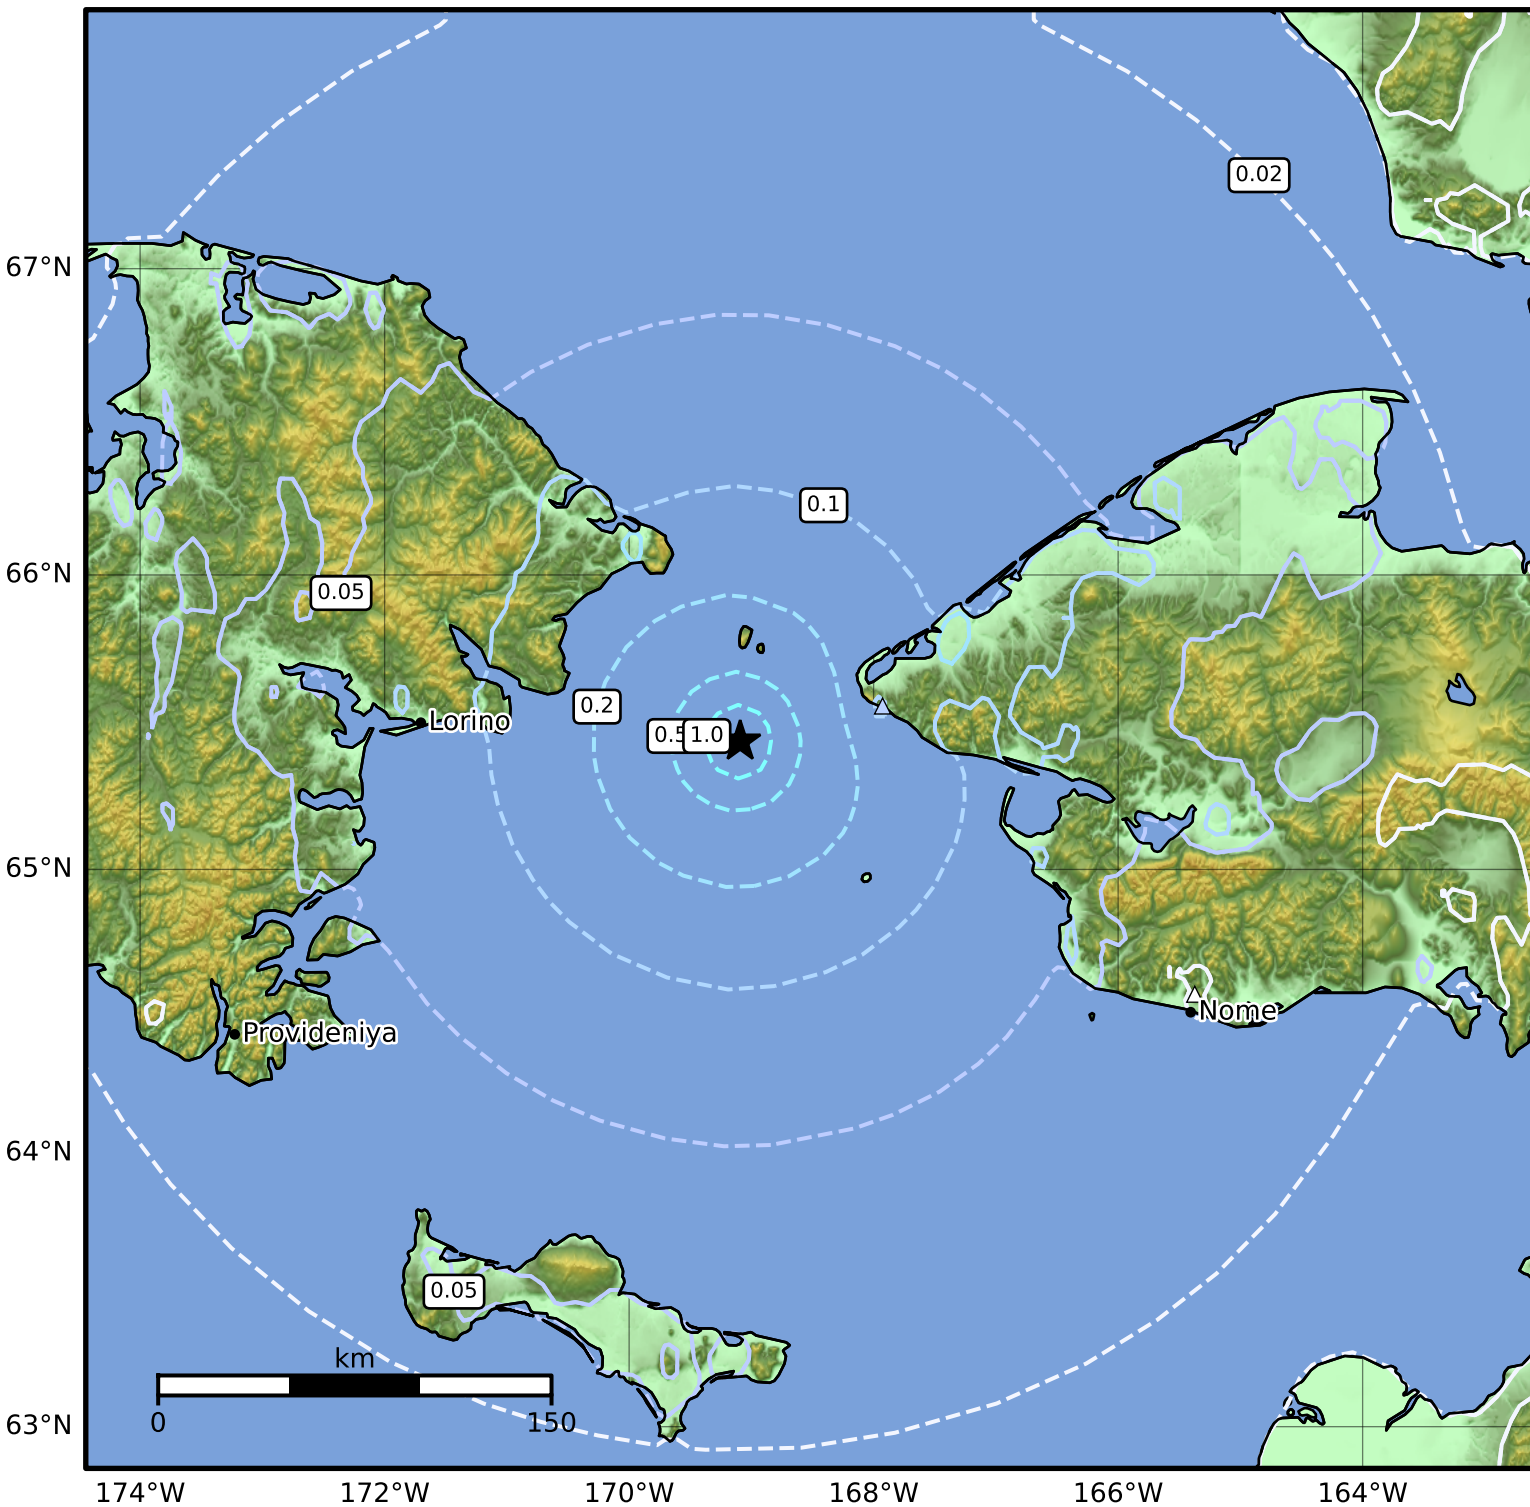

1.0 Second Peak Spectral Acceleration Map Alaska Earthquake Center
 ShakeMap: 34 km (21 miles) SSW of Little Diomede
 Feb 03, 2025 06:36:04 UTC M5.0 N65.44 W169.09 Depth: 10.0km ID:ak0251kc24k9

SA(1.0) (%g)	0.1	0.2	0.5	1	2	5	10	20	50	100	200
--------------	-----	-----	-----	---	---	---	----	----	----	-----	-----

Scale based on Worden et al. (2012)

Version 4: Processed 2025-02-03T08:11:03Z

△ Seismic Instrument ○ Reported Intensity

★ Epicenter