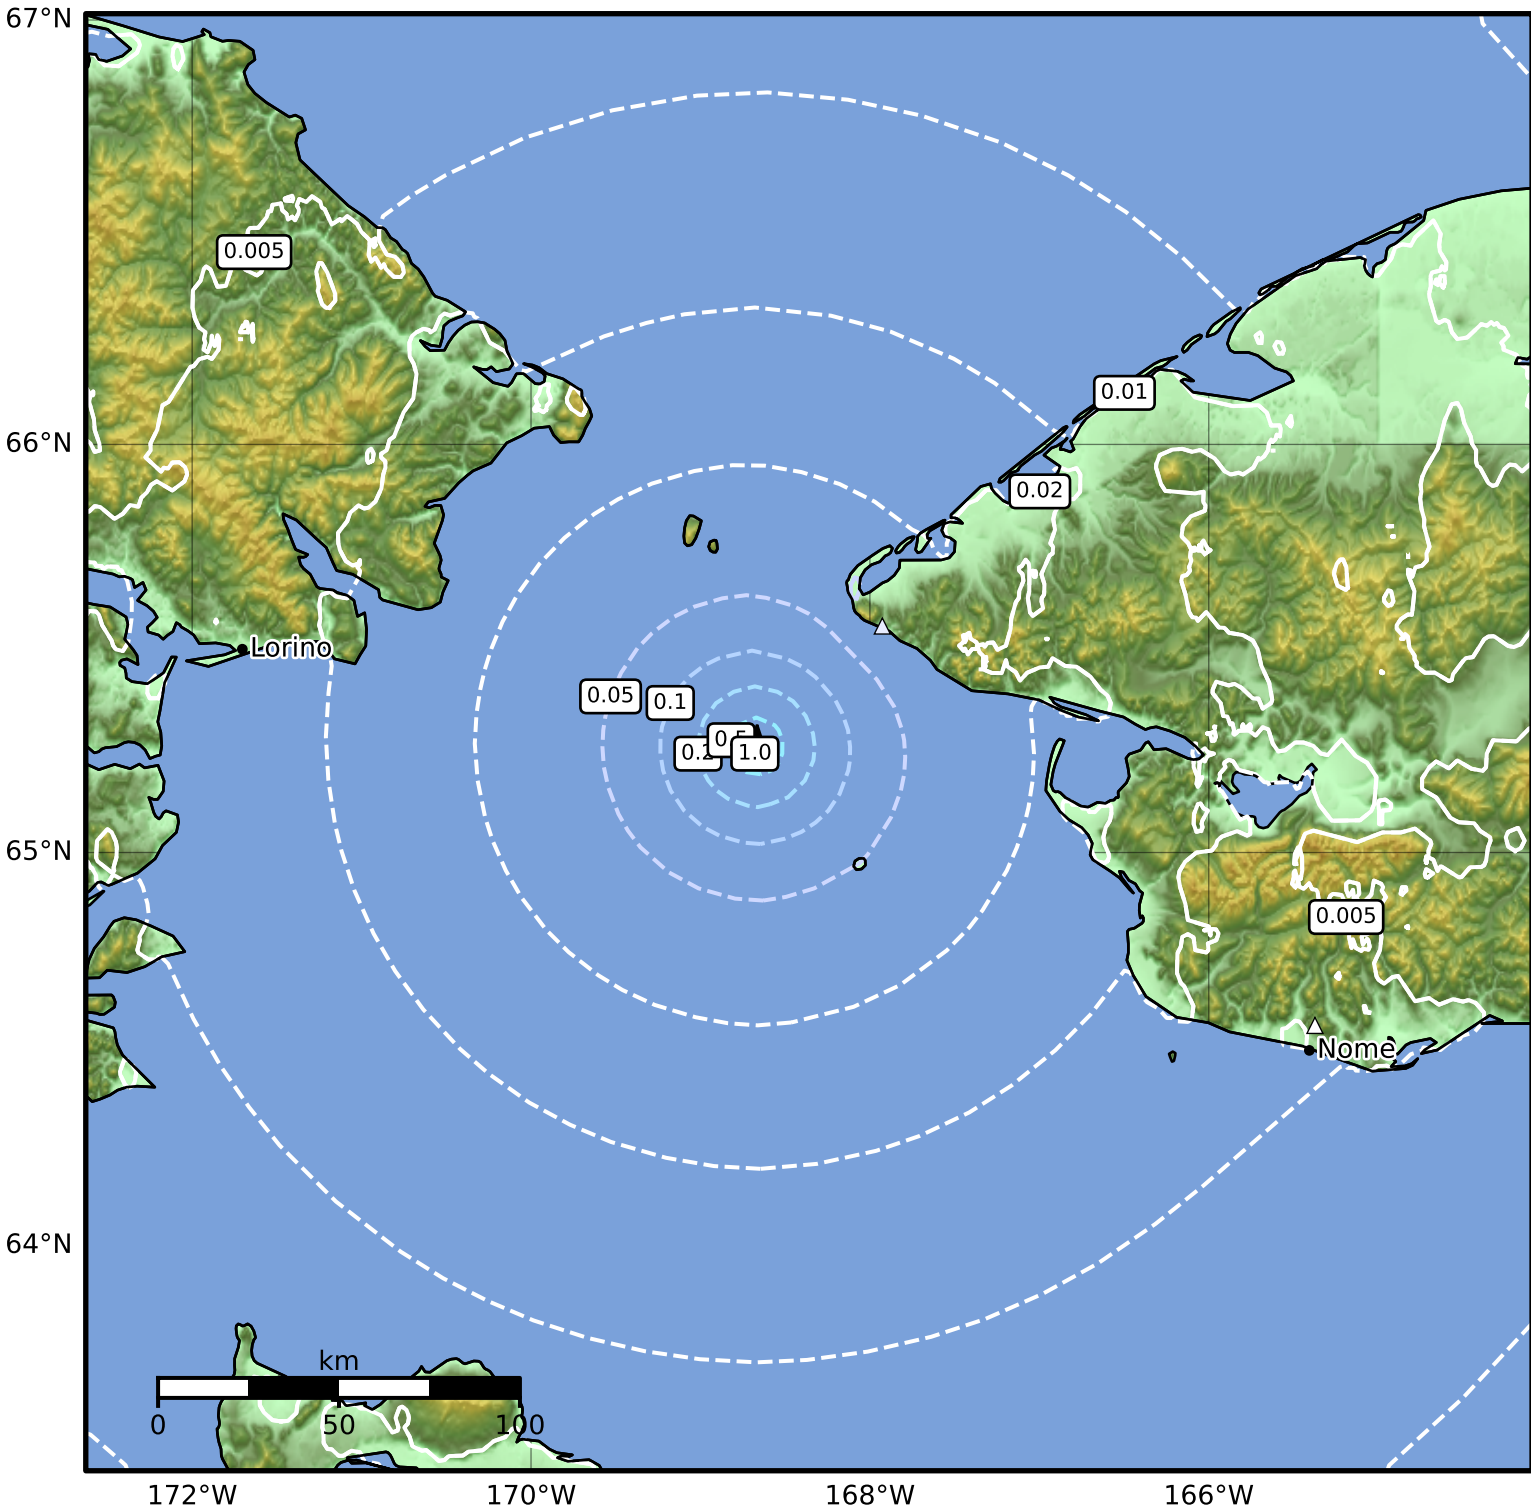

Peak Ground Velocity Map Alaska Earthquake Center  
 ShakeMap: 48 km (30 miles) SW of Wales  
 Feb 04, 2025 04:52:04 UTC M4.0 N65.26 W168.67 Depth: 4.3km ID:ak0251lyi1dl

PGV (cm/s)	0.1	0.2	0.5	1	2	5	10	20	50	100	200
------------	-----	-----	-----	---	---	---	----	----	----	-----	-----

Scale based on Worden et al. (2012)

Version 2: Processed 2025-02-04T05:05:41Z

△ Seismic Instrument ○ Reported Intensity

★ Epicenter