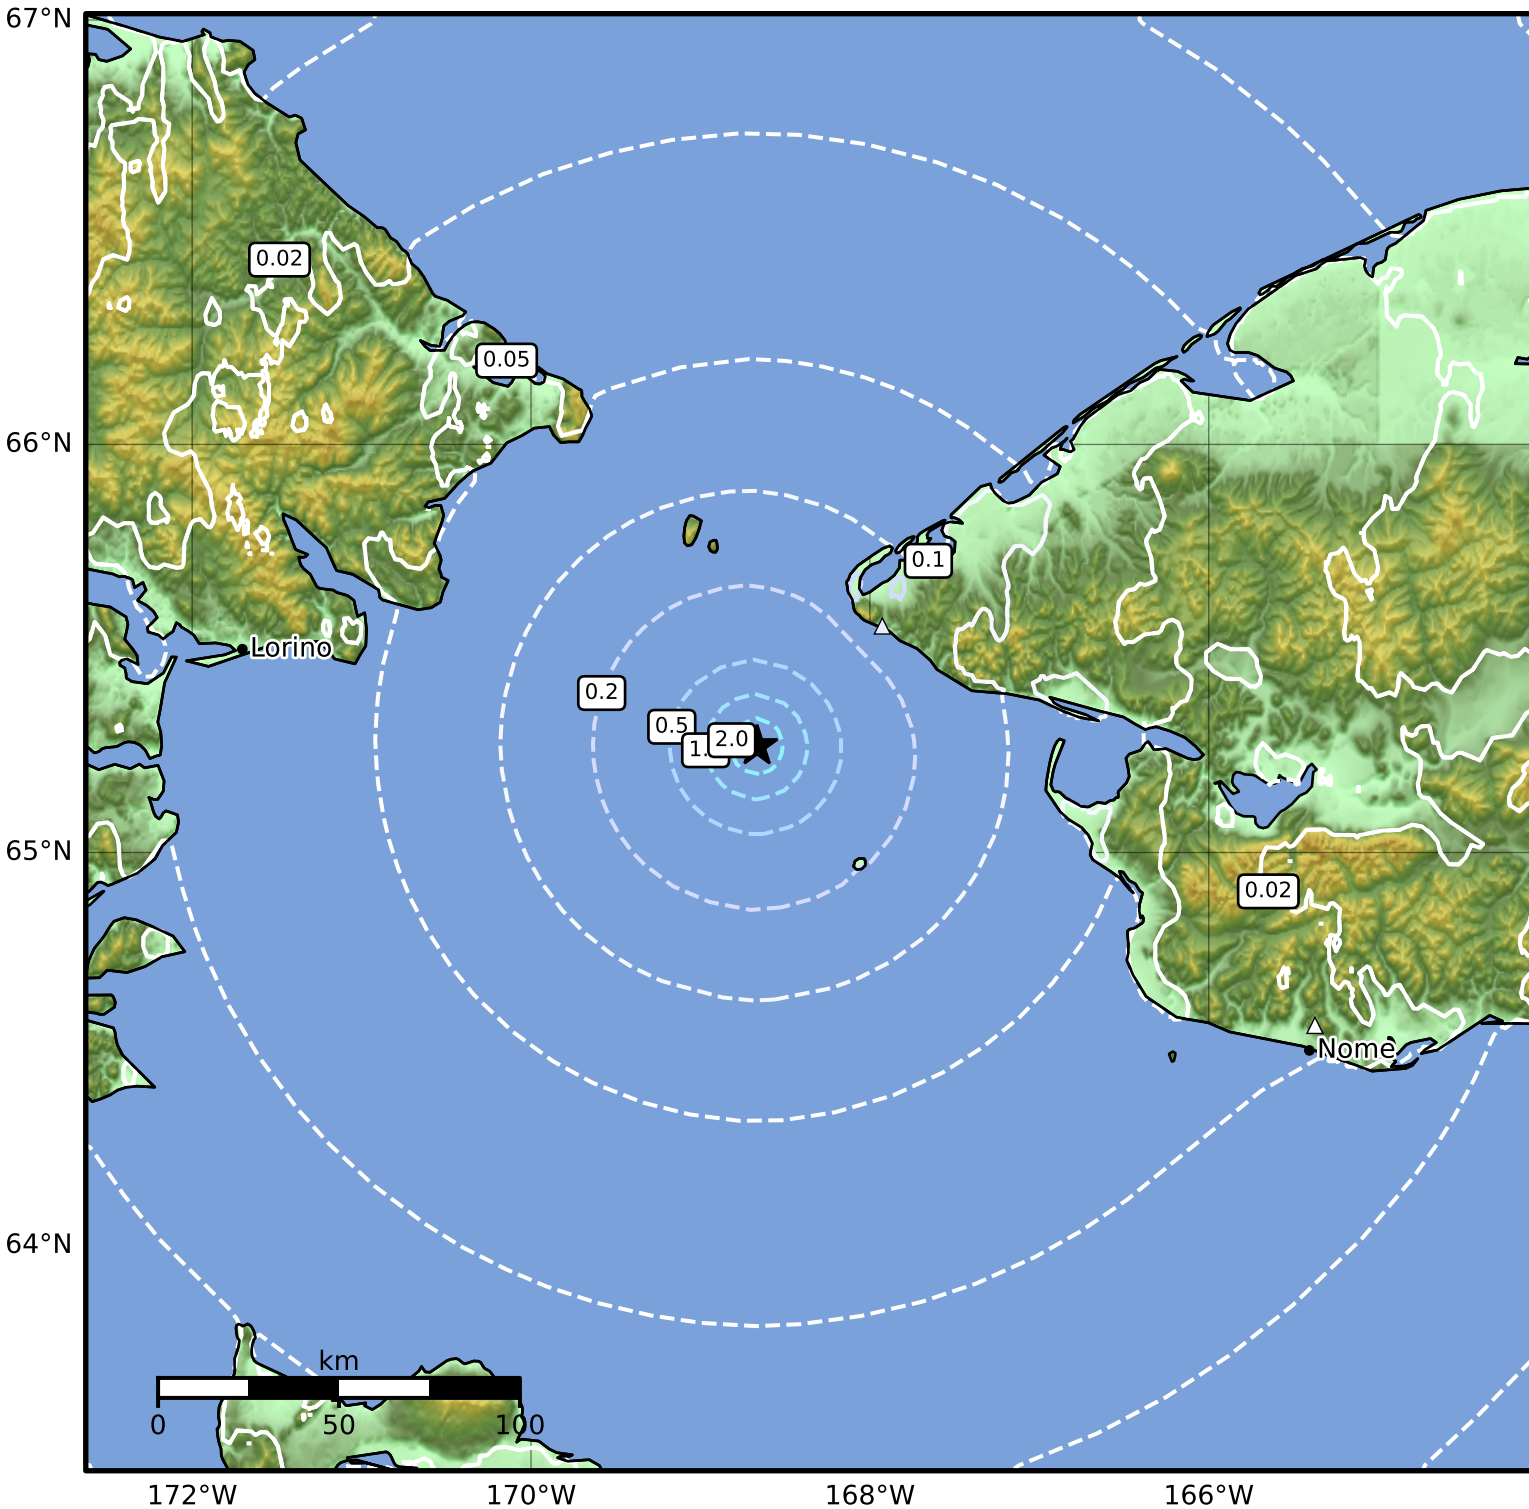

0.3 Second Peak Spectral Acceleration Map Alaska Earthquake Center  
 ShakeMap: 48 km (30 miles) SW of Wales  
 Feb 04, 2025 04:52:04 UTC M4.0 N65.26 W168.67 Depth: 4.3km ID:ak0251lyi1dl

SA(0.3) (%g)	0.1	0.2	0.5	1	2	5	10	20	50	100	200
--------------	-----	-----	-----	---	---	---	----	----	----	-----	-----

Scale based on Worden et al. (2012)

Version 2: Processed 2025-02-04T05:05:41Z

△ Seismic Instrument ○ Reported Intensity

★ Epicenter