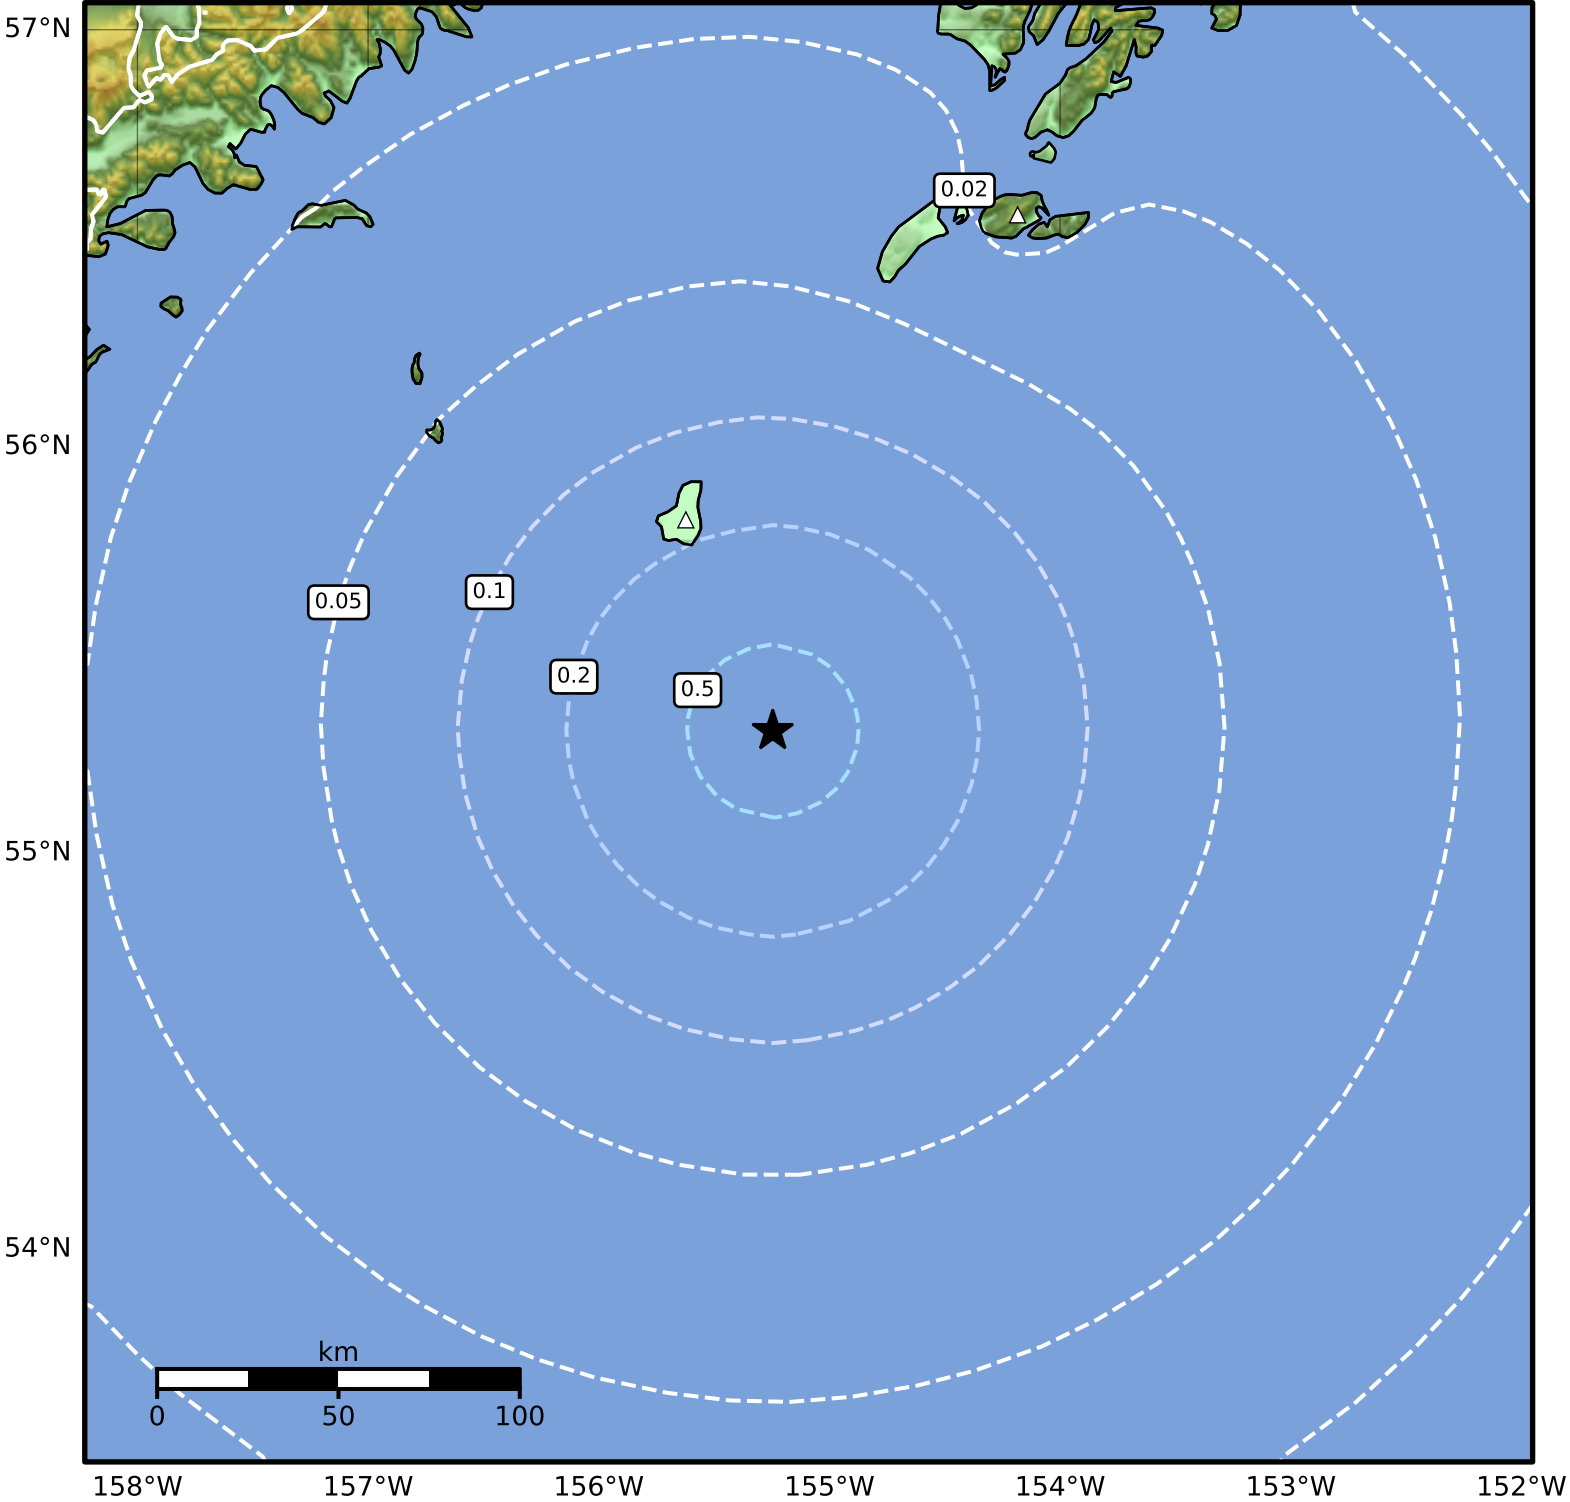

Peak Ground Acceleration Map Alaska Earthquake Center
ShakeMap: 194 km (120 miles) SSW of Akhiok
Feb 04, 2025 07:51:16 UTC M4.2 N55.30 W155.25 Depth: 32.0km ID:ak0251m0a5o8

PGA (%g)	0.1	0.2	0.5	1	2	5	10	20	50	100	200
----------	-----	-----	-----	---	---	---	----	----	----	-----	-----

Scale based on Worden et al. (2012)

Version 2: Processed 2025-02-04T08:03:56Z

△ Seismic Instrument ○ Reported Intensity ★ Epicenter