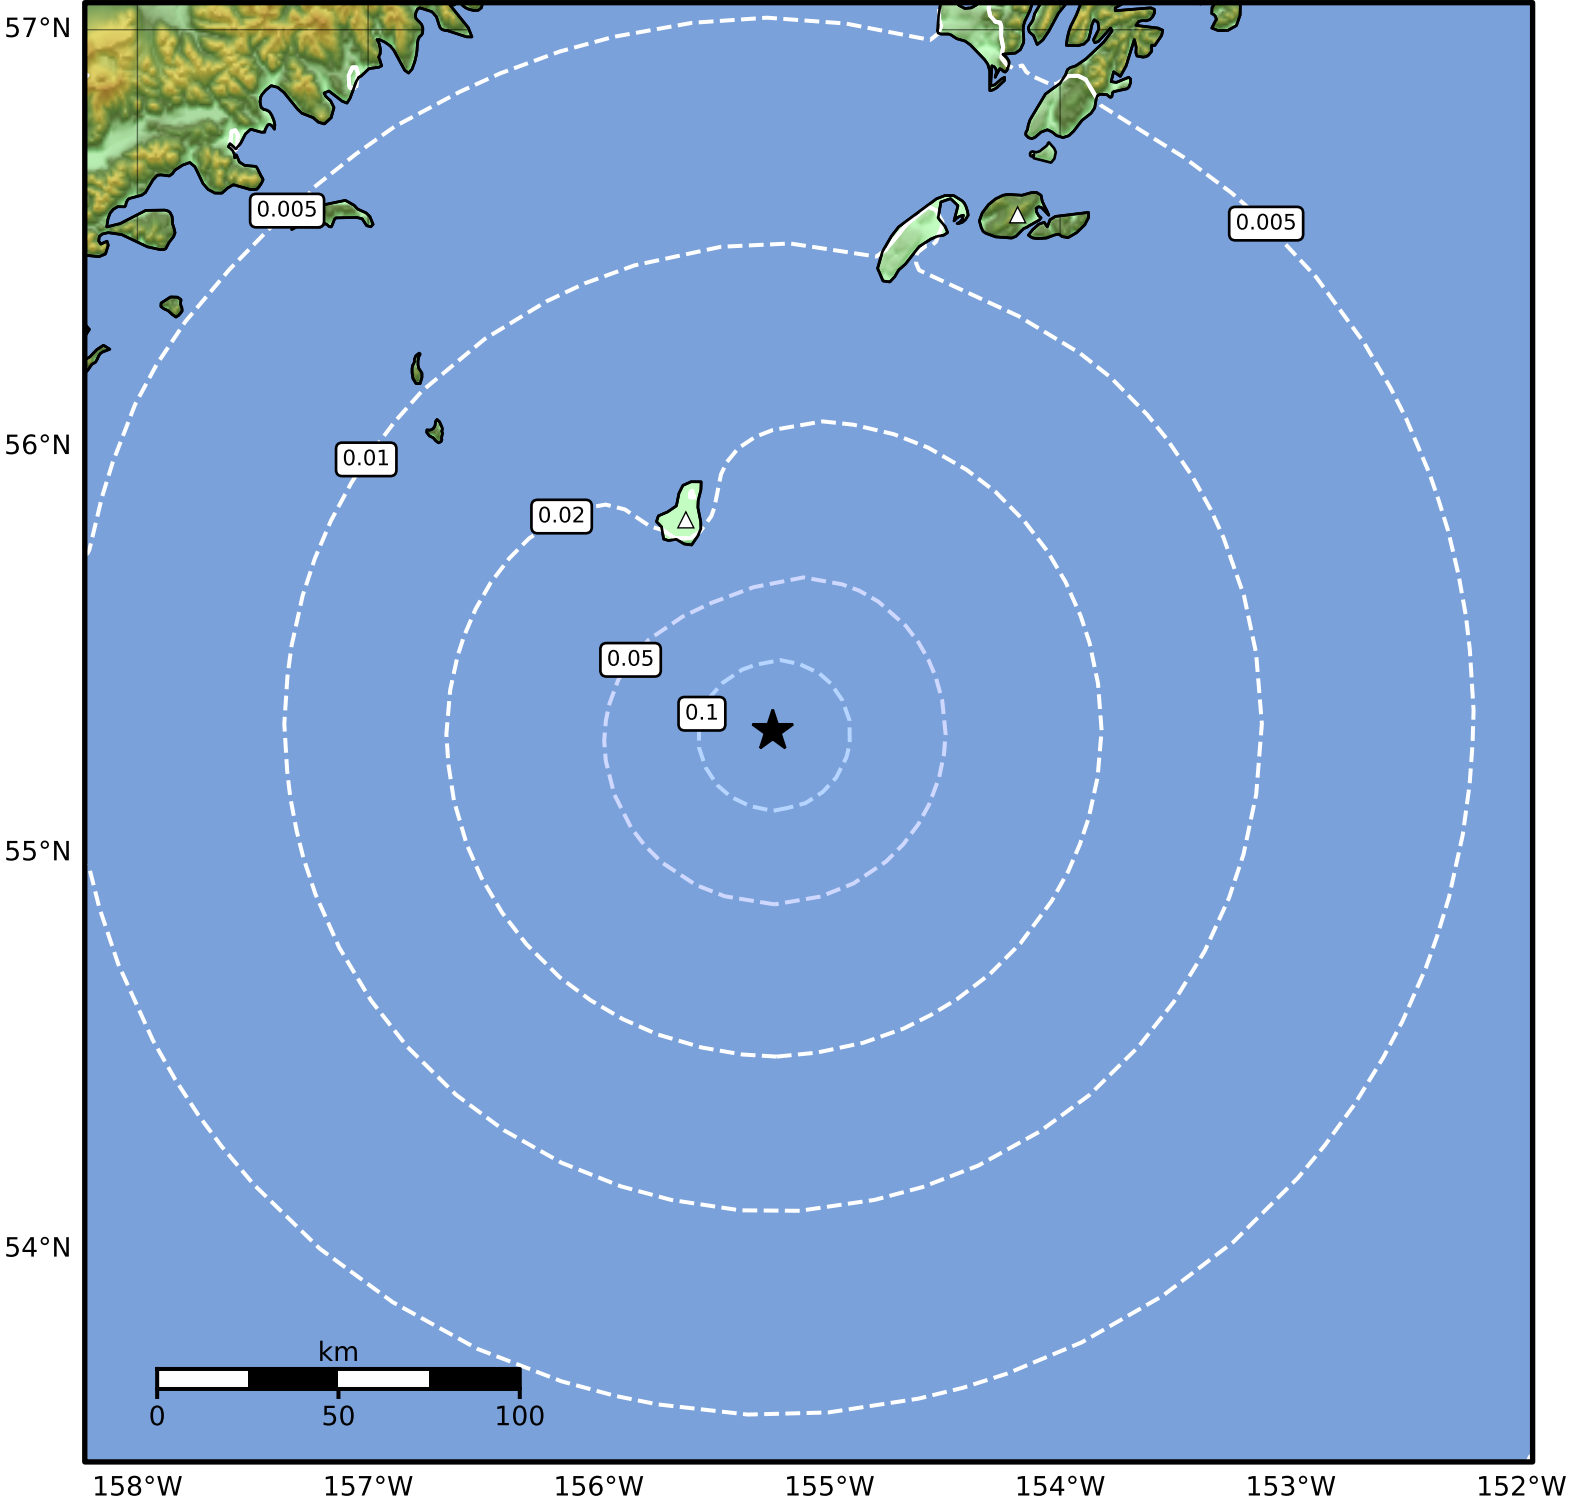

Peak Ground Velocity Map Alaska Earthquake Center
ShakeMap: 194 km (120 miles) SSW of Akhiok
Feb 04, 2025 07:51:16 UTC M4.2 N55.30 W155.25 Depth: 32.0km ID:ak0251m0a5o8

PGV (cm/s)	0.1	0.2	0.5	1	2	5	10	20	50	100	200
-------------------	------------	------------	------------	----------	----------	----------	-----------	-----------	-----------	------------	------------

Scale based on Worden et al. (2012)

Version 2: Processed 2025-02-04T08:03:56Z

△ Seismic Instrument ○ Reported Intensity ★ Epicenter