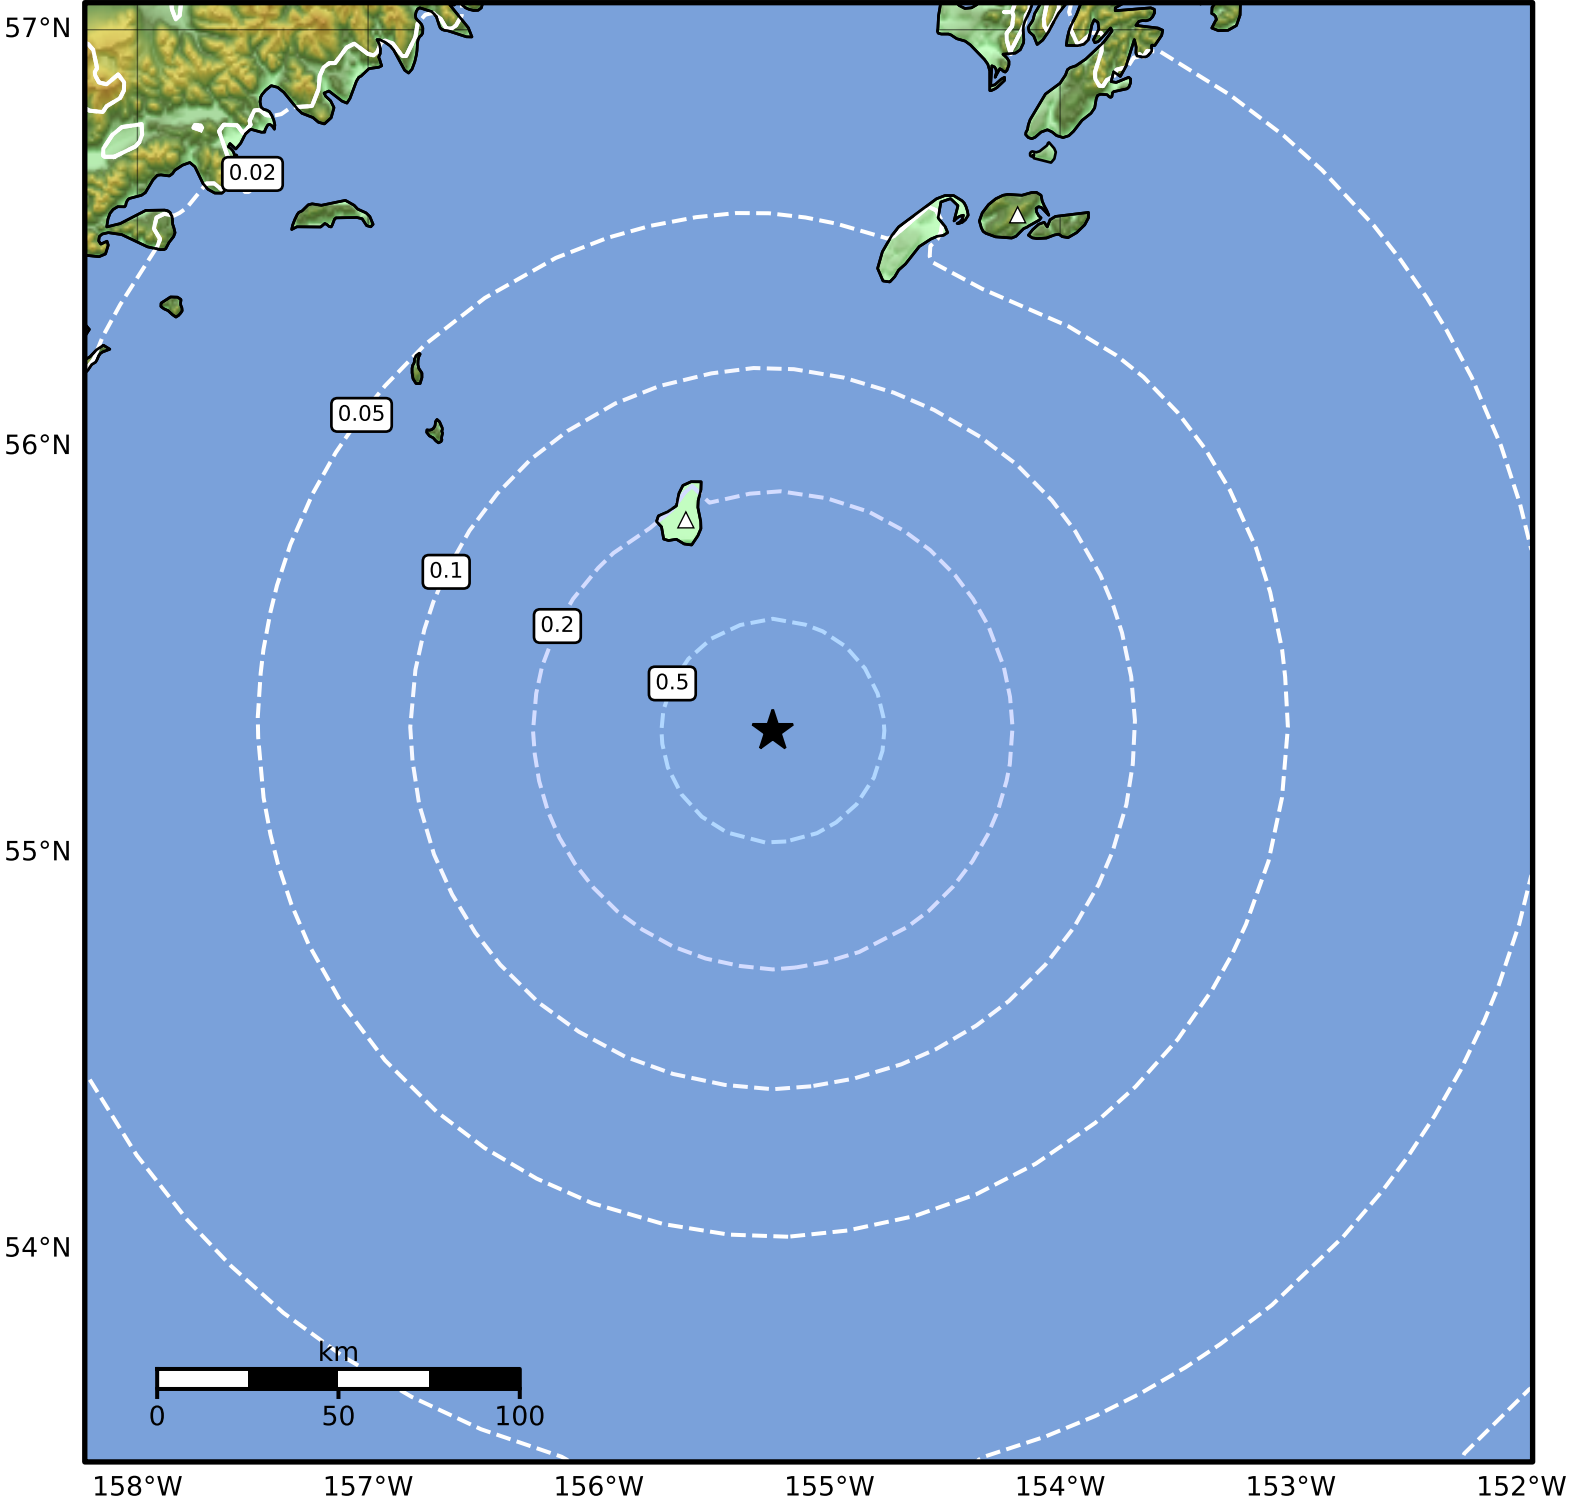

0.3 Second Peak Spectral Acceleration Map Alaska Earthquake Center
 ShakeMap: 194 km (120 miles) SSW of Akhiok
 Feb 04, 2025 07:51:16 UTC M4.2 N55.30 W155.25 Depth: 32.0km ID:ak0251m0a5o8

SA(0.3) (%g)	0.1	0.2	0.5	1	2	5	10	20	50	100	200
---------------------	------------	------------	------------	----------	----------	----------	-----------	-----------	-----------	------------	------------

Scale based on Worden et al. (2012)

Version 2: Processed 2025-02-04T08:03:56Z

△ Seismic Instrument ○ Reported Intensity ★ Epicenter