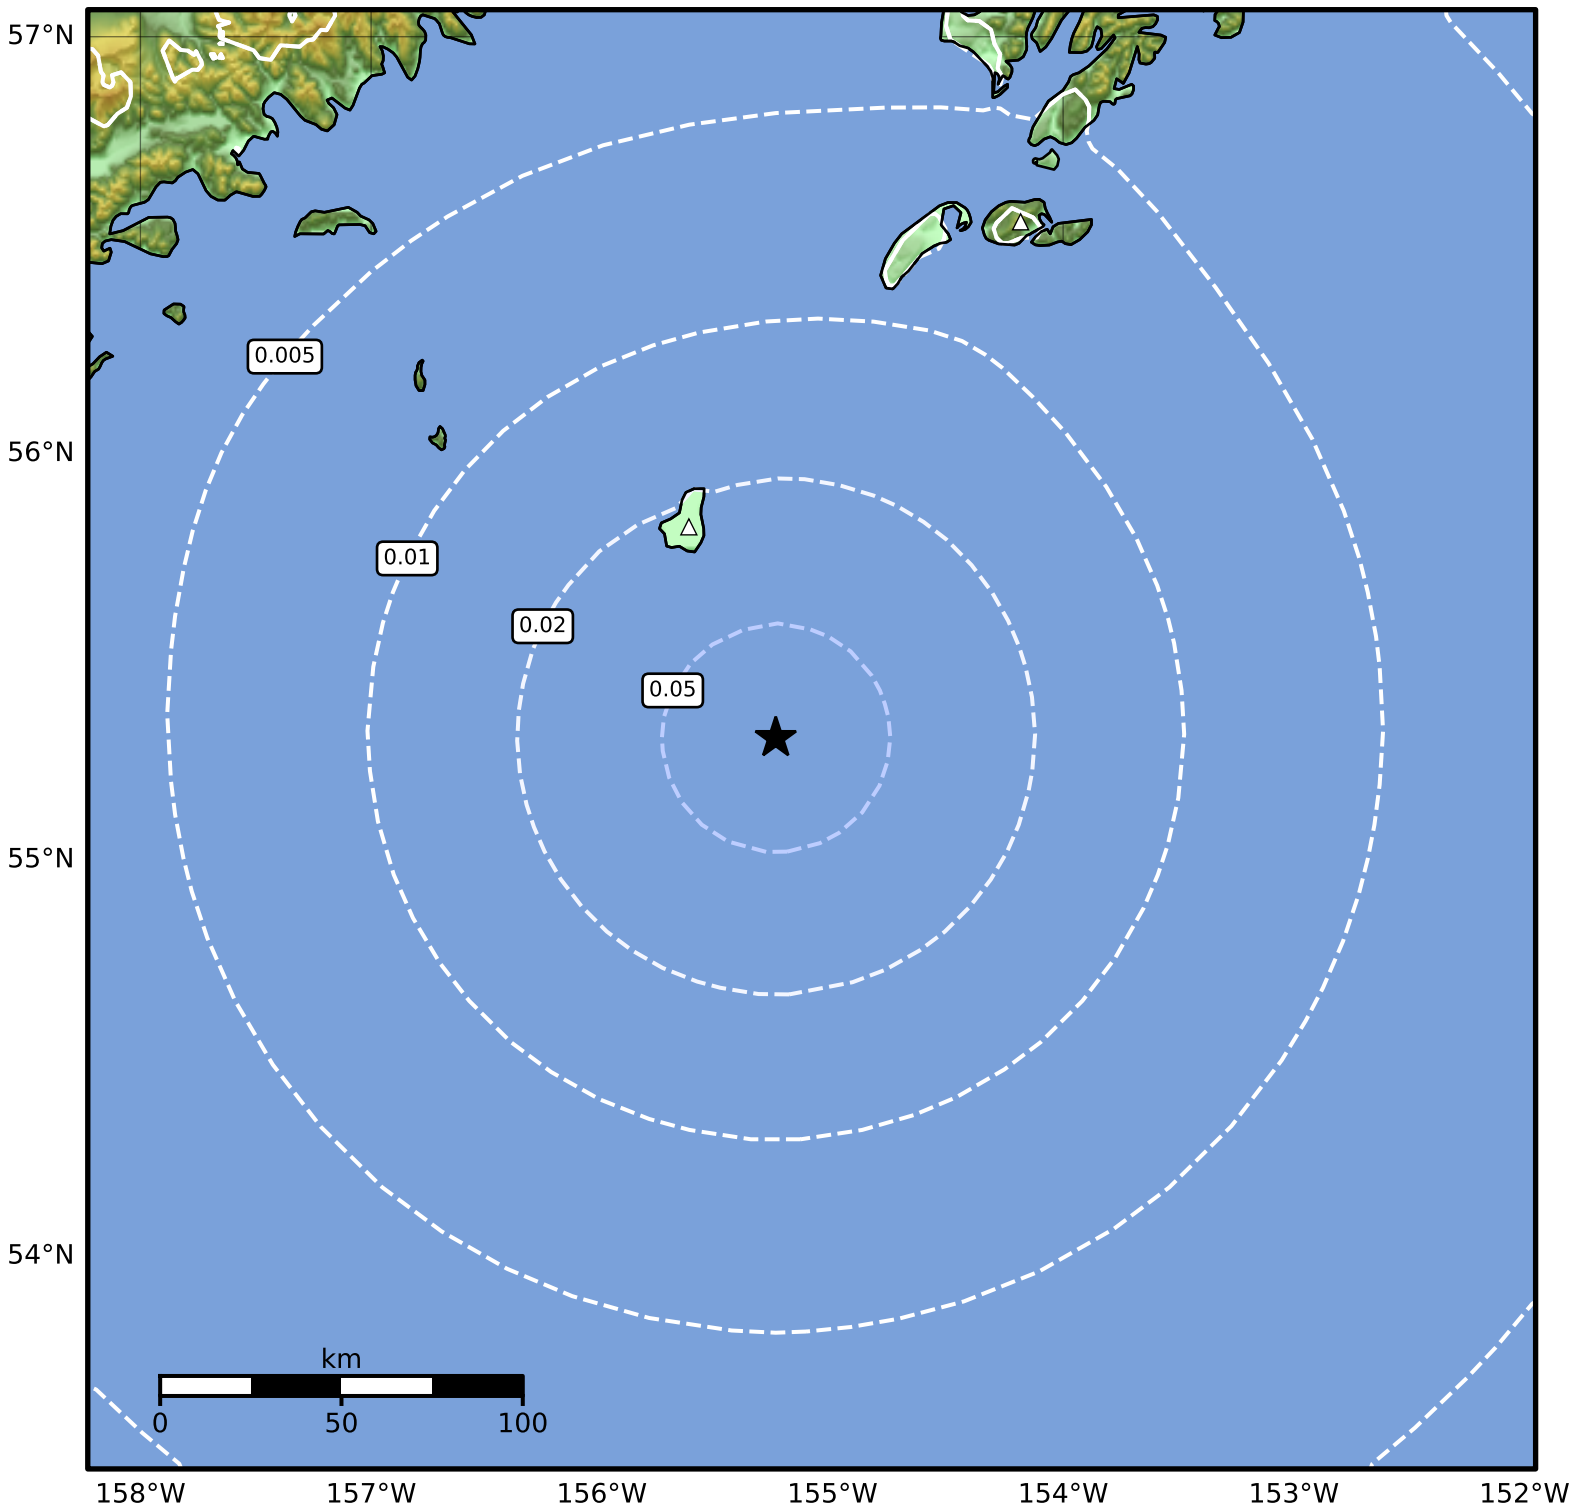

1.0 Second Peak Spectral Acceleration Map Alaska Earthquake Center
ShakeMap: 194 km (120 miles) SSW of Akhiok
Feb 04, 2025 07:51:16 UTC M4.2 N55.30 W155.25 Depth: 32.0km ID:ak0251m0a5o8

SA(1.0) (%g)	0.1	0.2	0.5	1	2	5	10	20	50	100	200
---------------------	------------	------------	------------	----------	----------	----------	-----------	-----------	-----------	------------	------------

Scale based on Worden et al. (2012)

Version 2: Processed 2025-02-04T08:03:56Z

△ Seismic Instrument ○ Reported Intensity

★ Epicenter