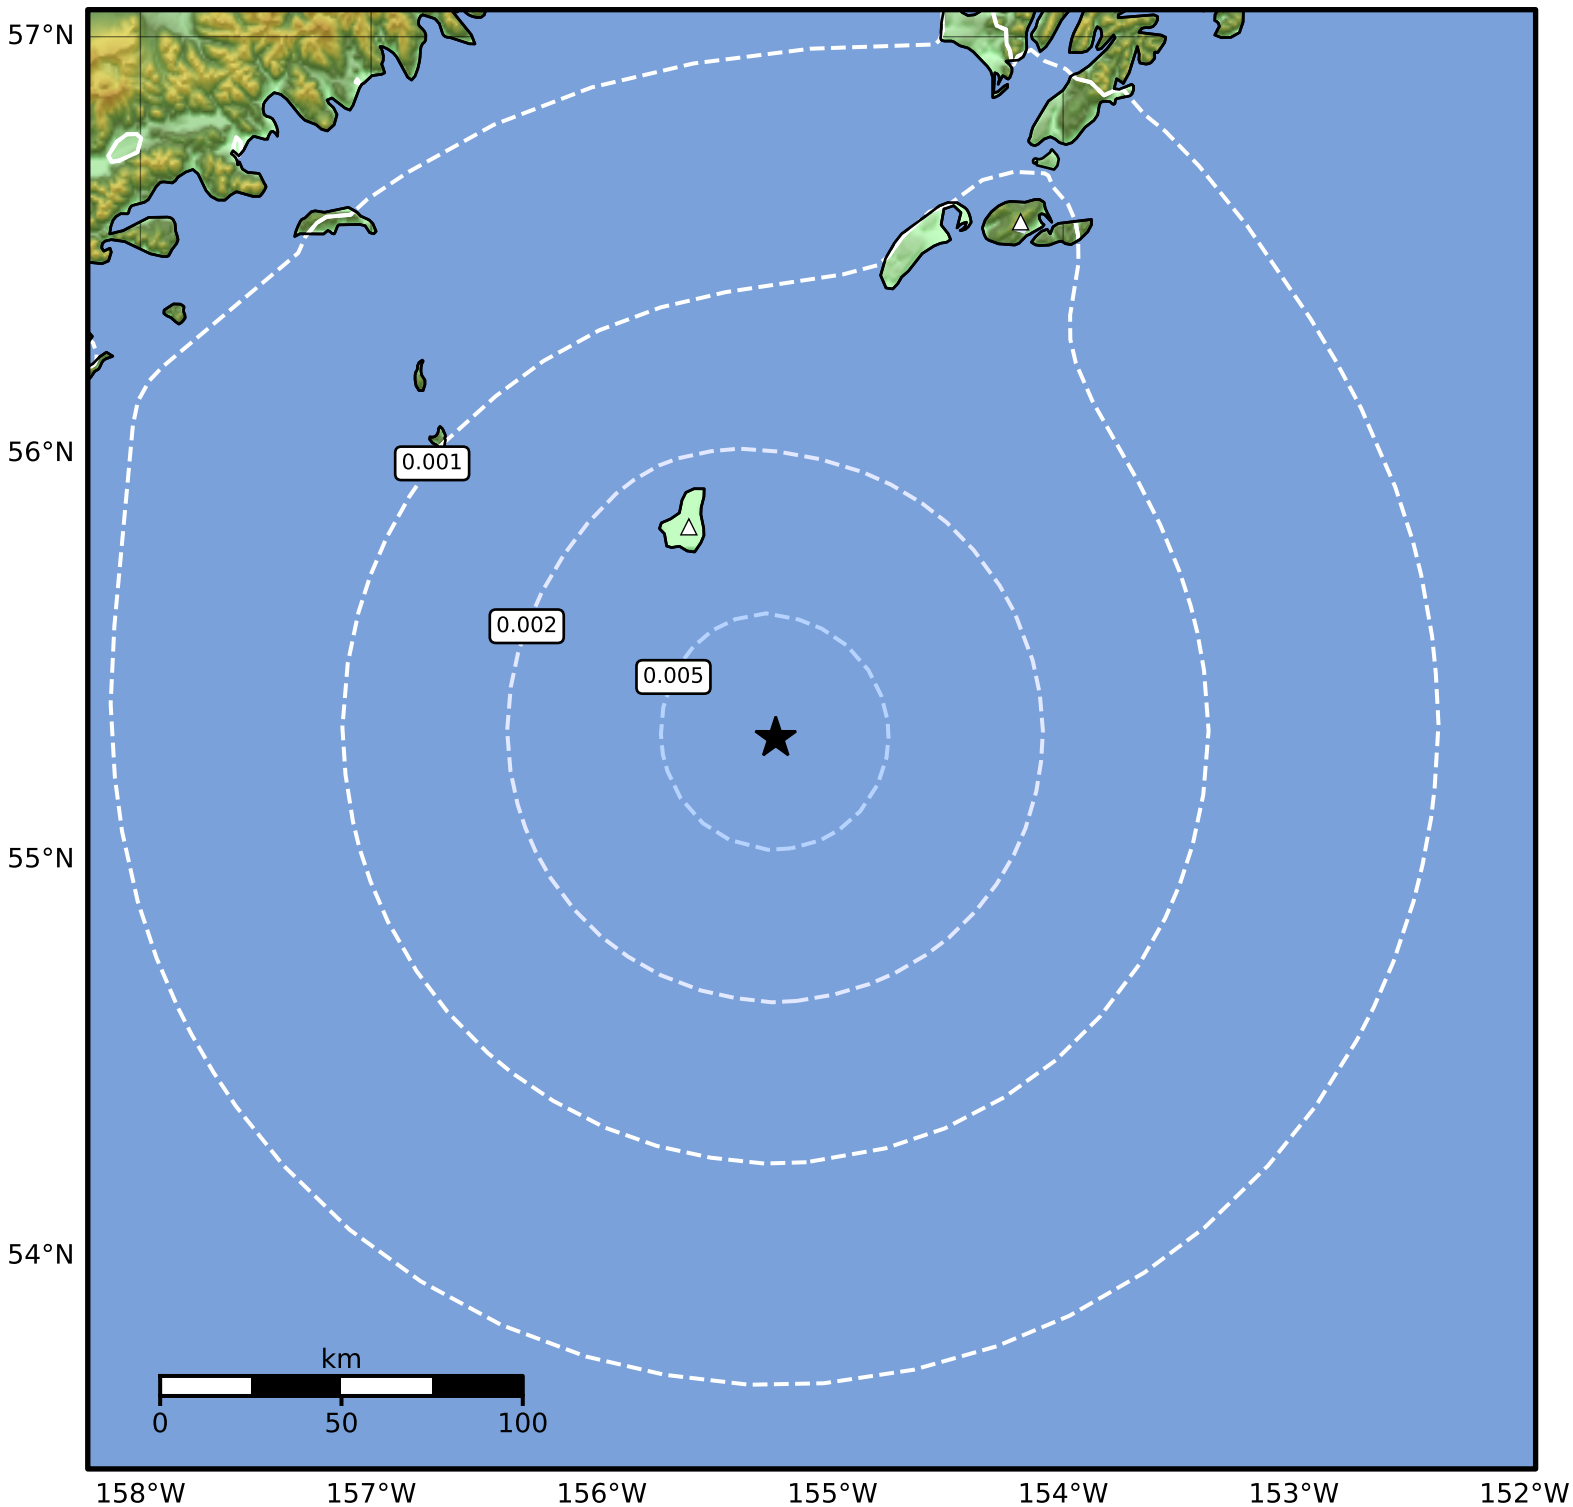

3.0 Second Peak Spectral Acceleration Map Alaska Earthquake Center
ShakeMap: 194 km (120 miles) SSW of Akhiok
Feb 04, 2025 07:51:16 UTC M4.2 N55.30 W155.25 Depth: 32.0km ID:ak0251m0a5o8

Scale based on Worden et al. (2012)

Version 2: Processed 2025-02-04T08:03:56Z

△ Seismic Instrument ○ Reported Intensity

★ Epicenter