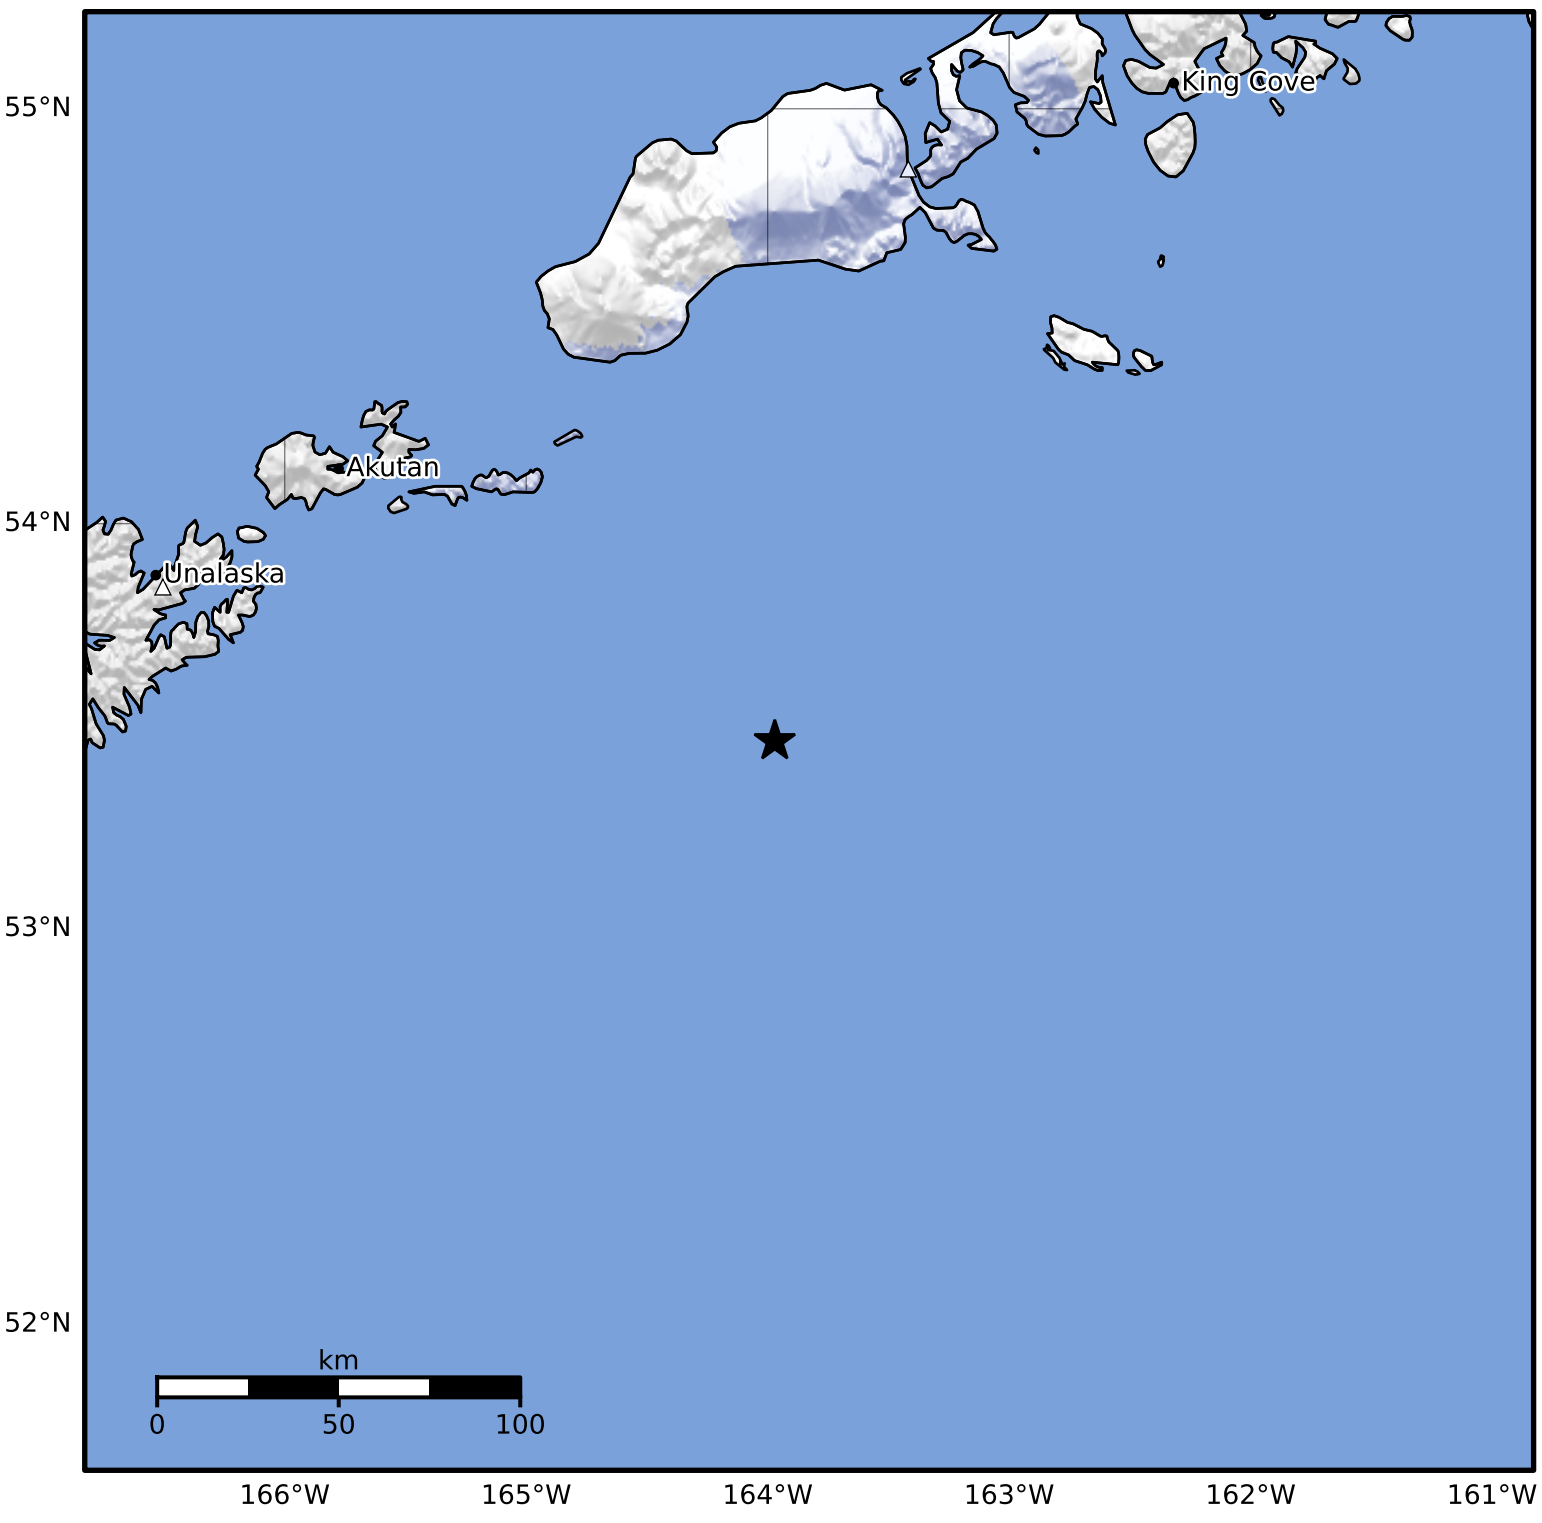

Macroseismic Intensity Map Alaska Earthquake Center
 ShakeMap: 140 km (87 miles) ESE of Akutan
 Feb 04, 2025 16:31:24 UTC M3.8 N53.47 W163.97 Depth: 38.9km ID:ak0251m5irsf

SHAKING	Not felt	Weak	Light	Moderate	Strong	Very strong	Severe	Violent	Extreme
DAMAGE	None	None	None	Very light	Light	Moderate	Moderate/heavy	Heavy	Very heavy
PGA(%g)	<0.0464	0.297	2.76	6.2	11.5	21.5	40.1	74.7	>139
PGV(cm/s)	<0.0215	0.135	1.41	4.65	9.64	20	41.4	85.8	>178
INTENSITY	I	II-III	IV	V	VI	VII	VIII	IX	X+

Scale based on Worden et al. (2012) Version 2: Processed 2025-02-04T17:48:17Z
 △ Seismic Instrument ○ Reported Intensity ★ Epicenter