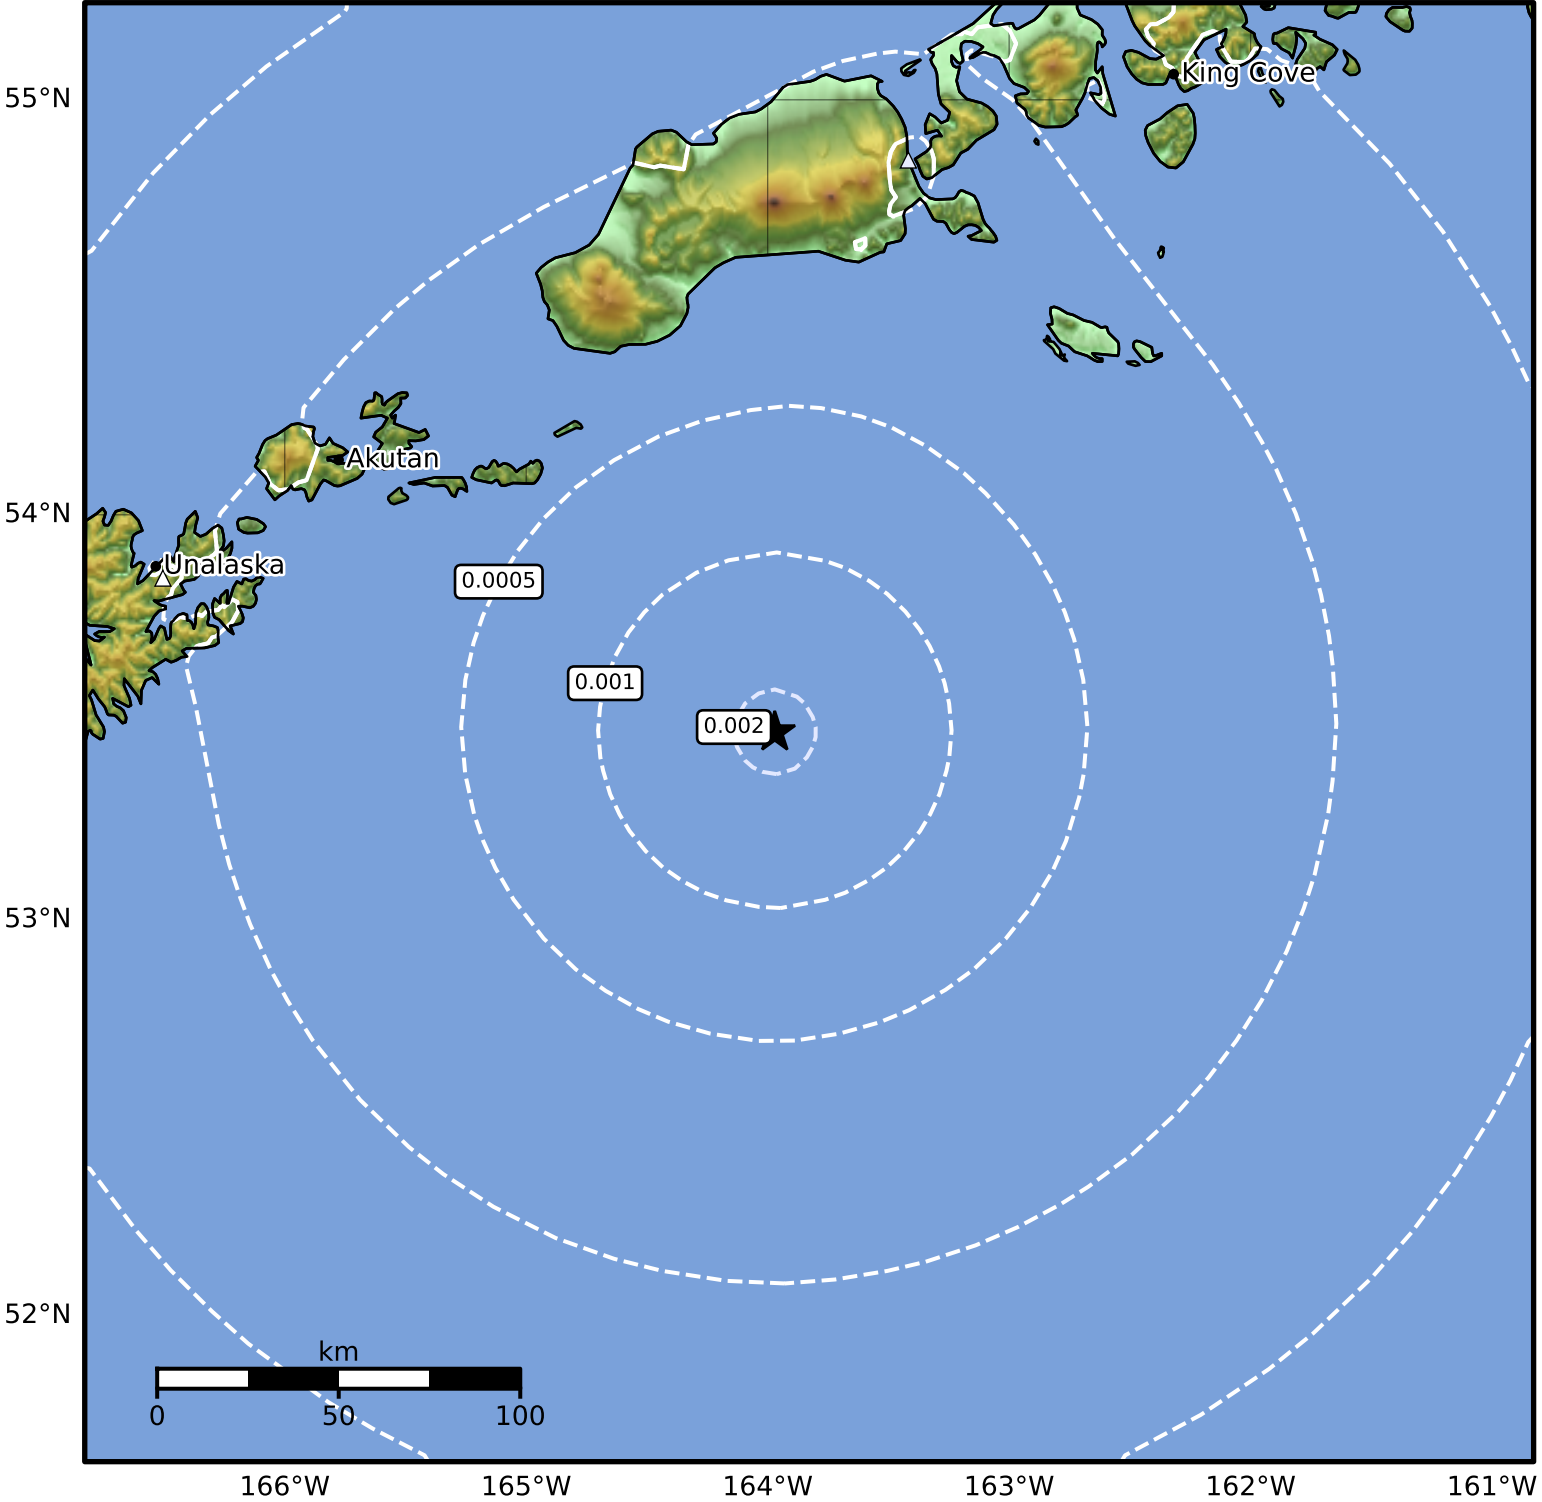

3.0 Second Peak Spectral Acceleration Map Alaska Earthquake Center  
ShakeMap: 140 km (87 miles) ESE of Akutan  
Feb 04, 2025 16:31:24 UTC M3.8 N53.47 W163.97 Depth: 38.9km ID:ak0251m5irsf

Scale based on Worden et al. (2012)

Version 2: Processed 2025-02-04T17:48:17Z

△ Seismic Instrument ○ Reported Intensity

★ Epicenter