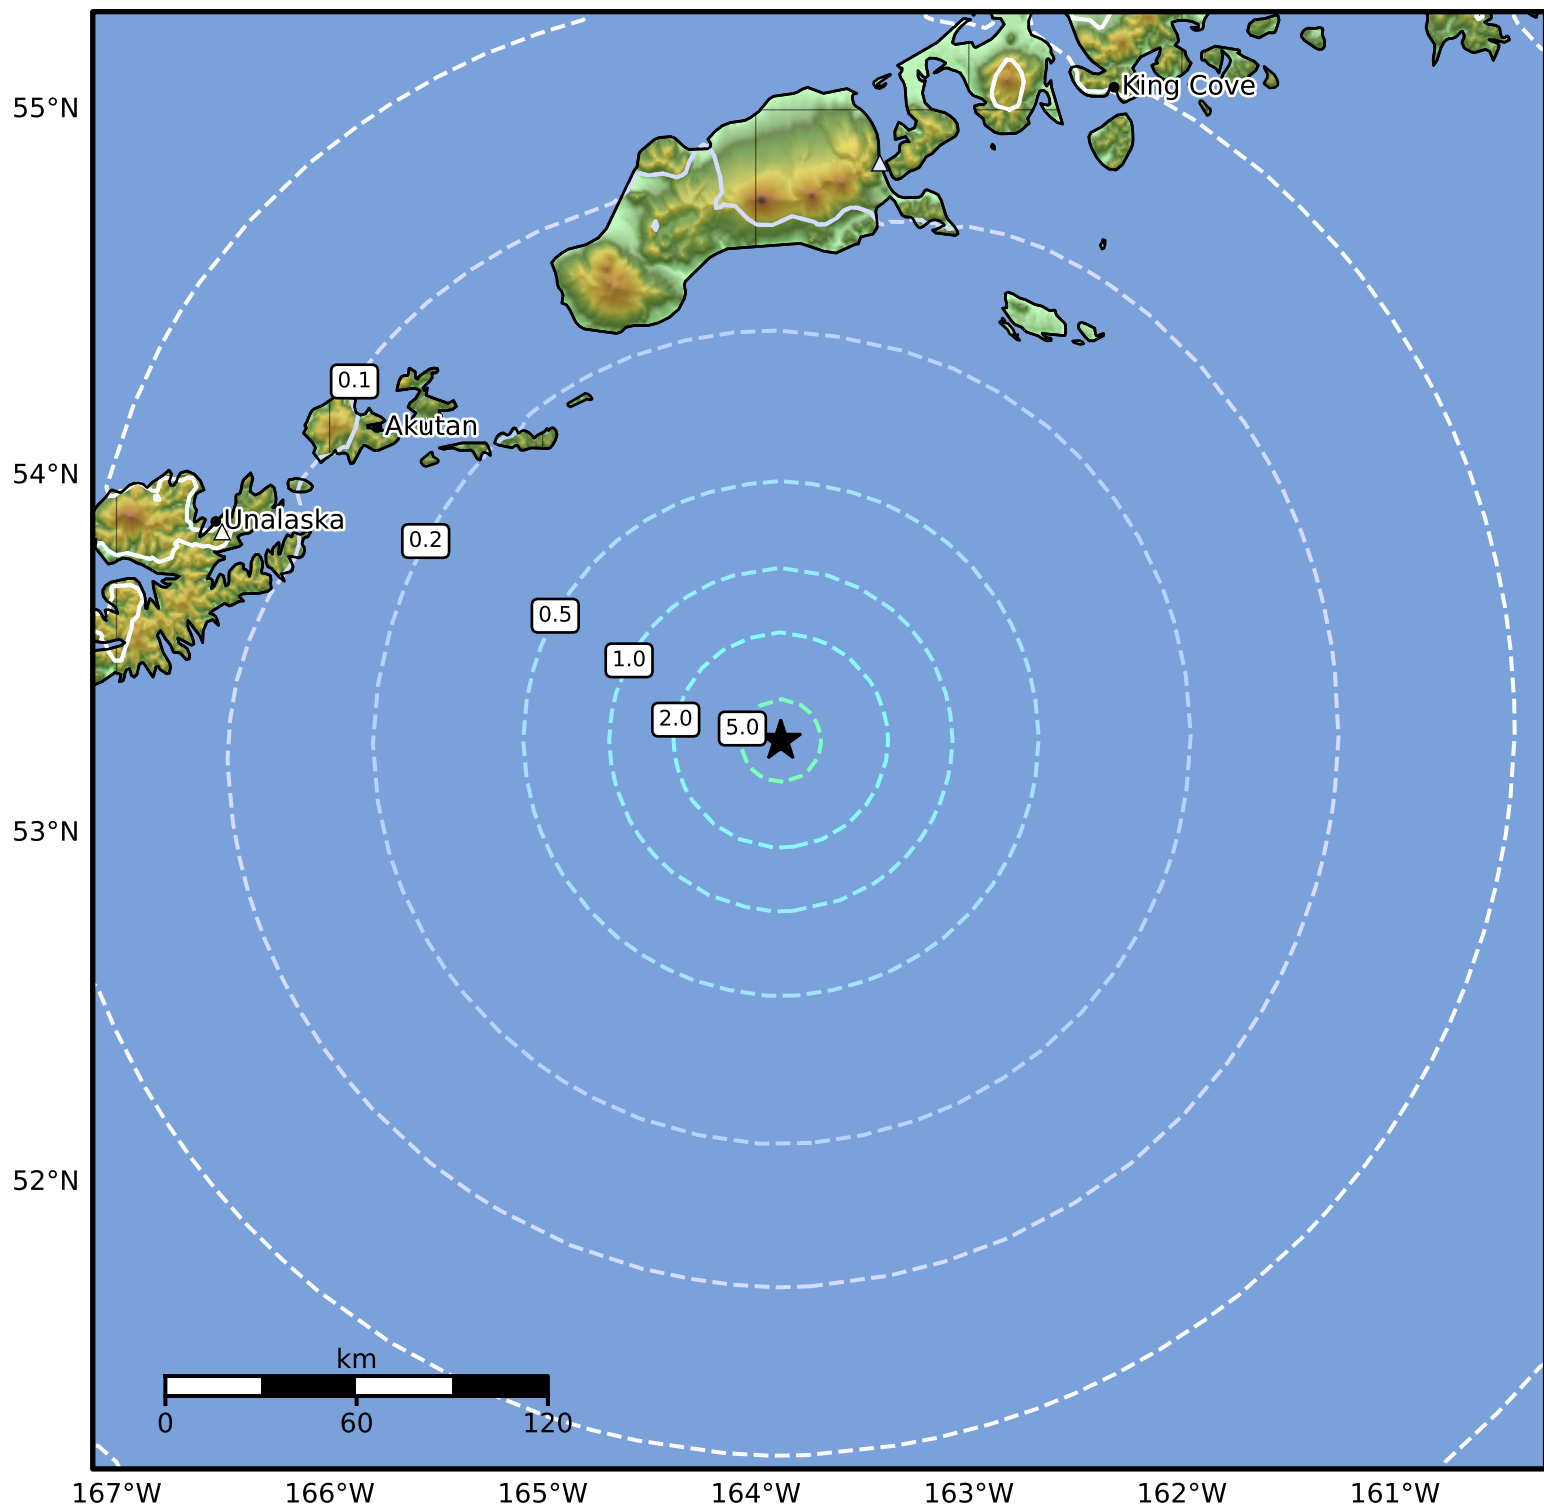

Peak Ground Acceleration Map Alaska Earthquake Center
 ShakeMap: 158 km (98 miles) SE of Akutan
 Feb 04, 2025 19:27:47 UTC M5.0 N53.26 W163.88 Depth: 17.9km ID:ak0251m7a9xu

PGA (%g)	0.1	0.2	0.5	1	2	5	10	20	50	100	200

Scale based on Worden et al. (2012)

Version 4: Processed 2025-02-04T21:13:52Z

△ Seismic Instrument ○ Reported Intensity

★ Epicenter