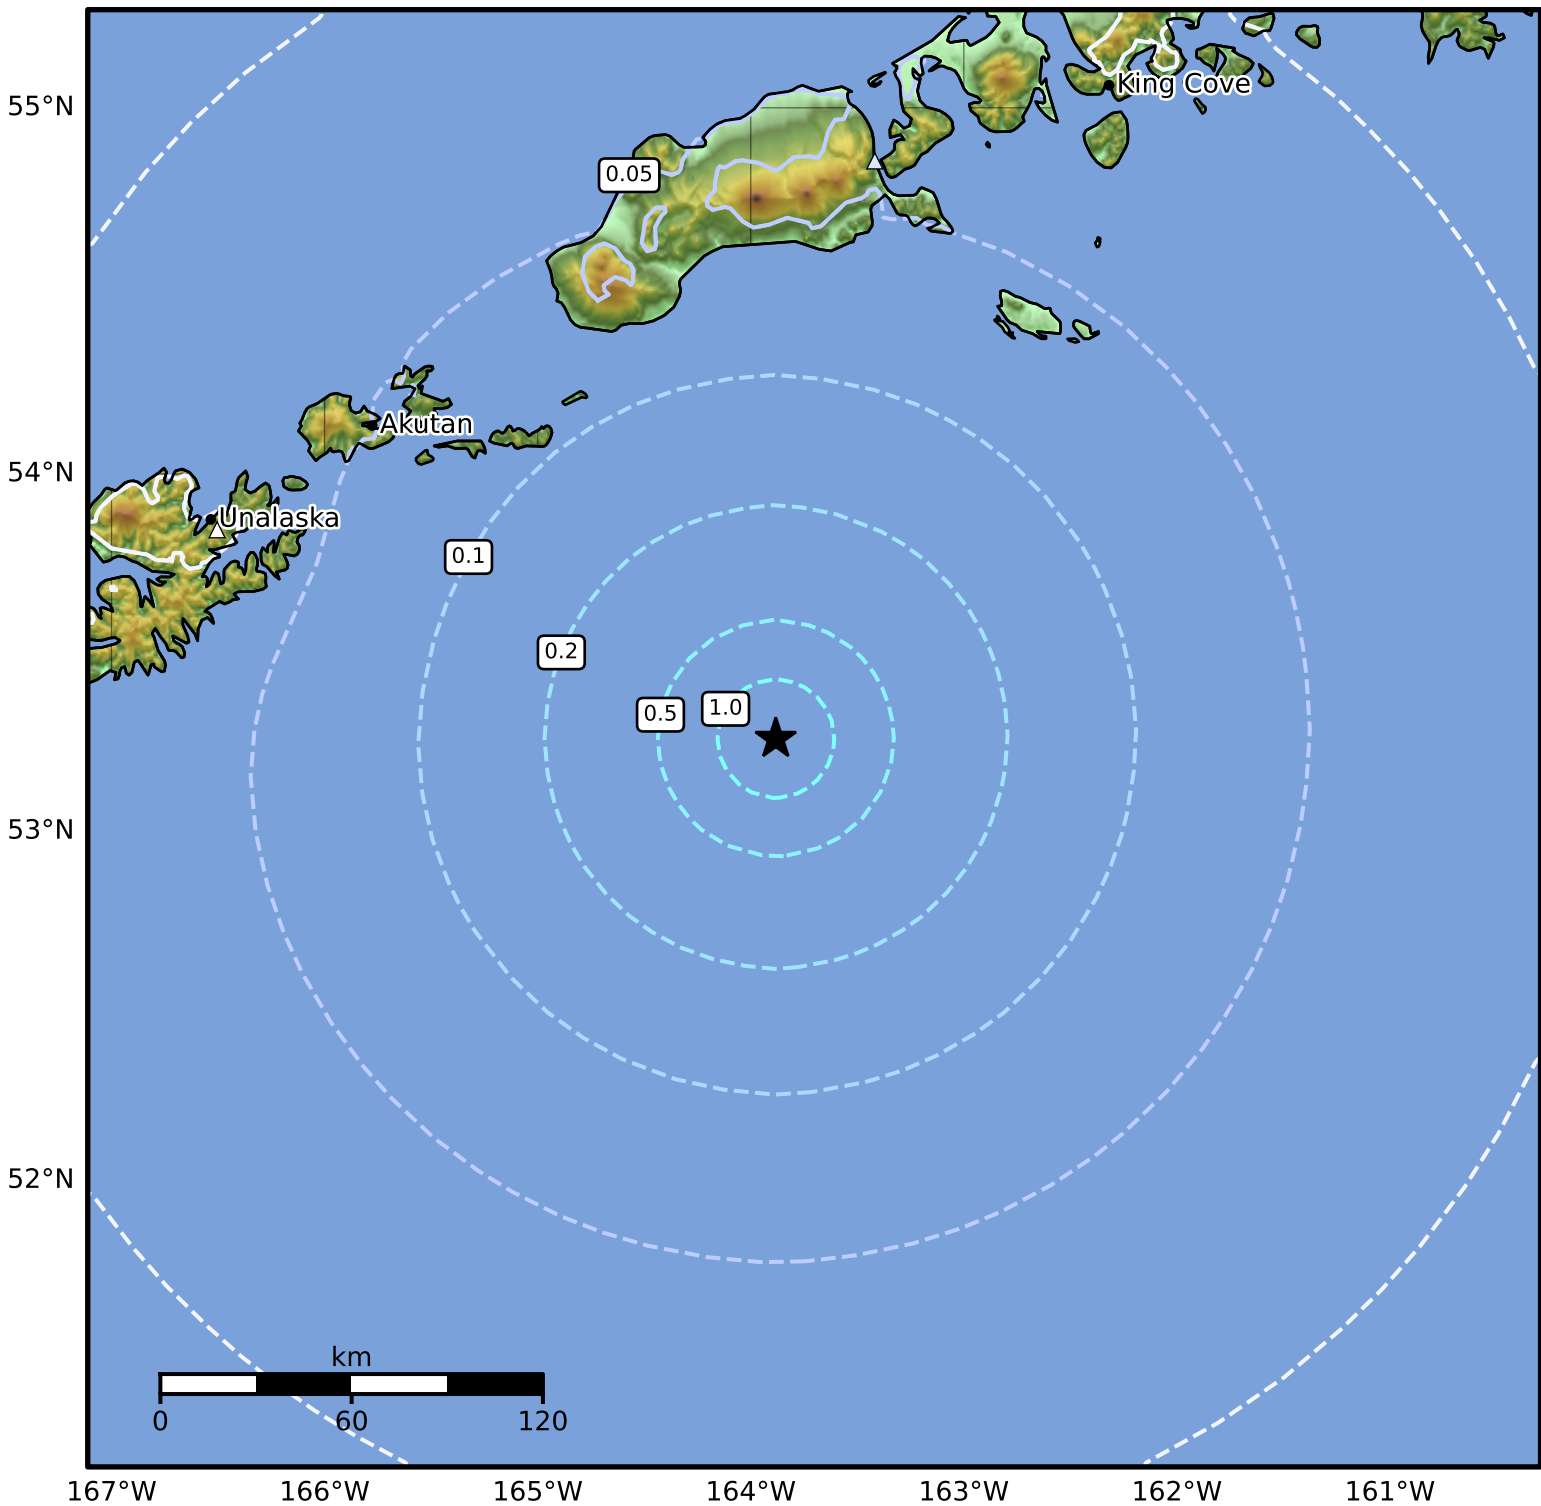

1.0 Second Peak Spectral Acceleration Map Alaska Earthquake Center
ShakeMap: 158 km (98 miles) SE of Akutan
Feb 04, 2025 19:27:47 UTC M5.0 N53.26 W163.88 Depth: 17.9km ID:ak0251m7a9xu

SA(1.0) (%g)	0.1	0.2	0.5	1	2	5	10	20	50	100	200
--------------	-----	-----	-----	---	---	---	----	----	----	-----	-----

Scale based on Worden et al. (2012)

Version 4: Processed 2025-02-04T21:13:52Z

△ Seismic Instrument ○ Reported Intensity

★ Epicenter