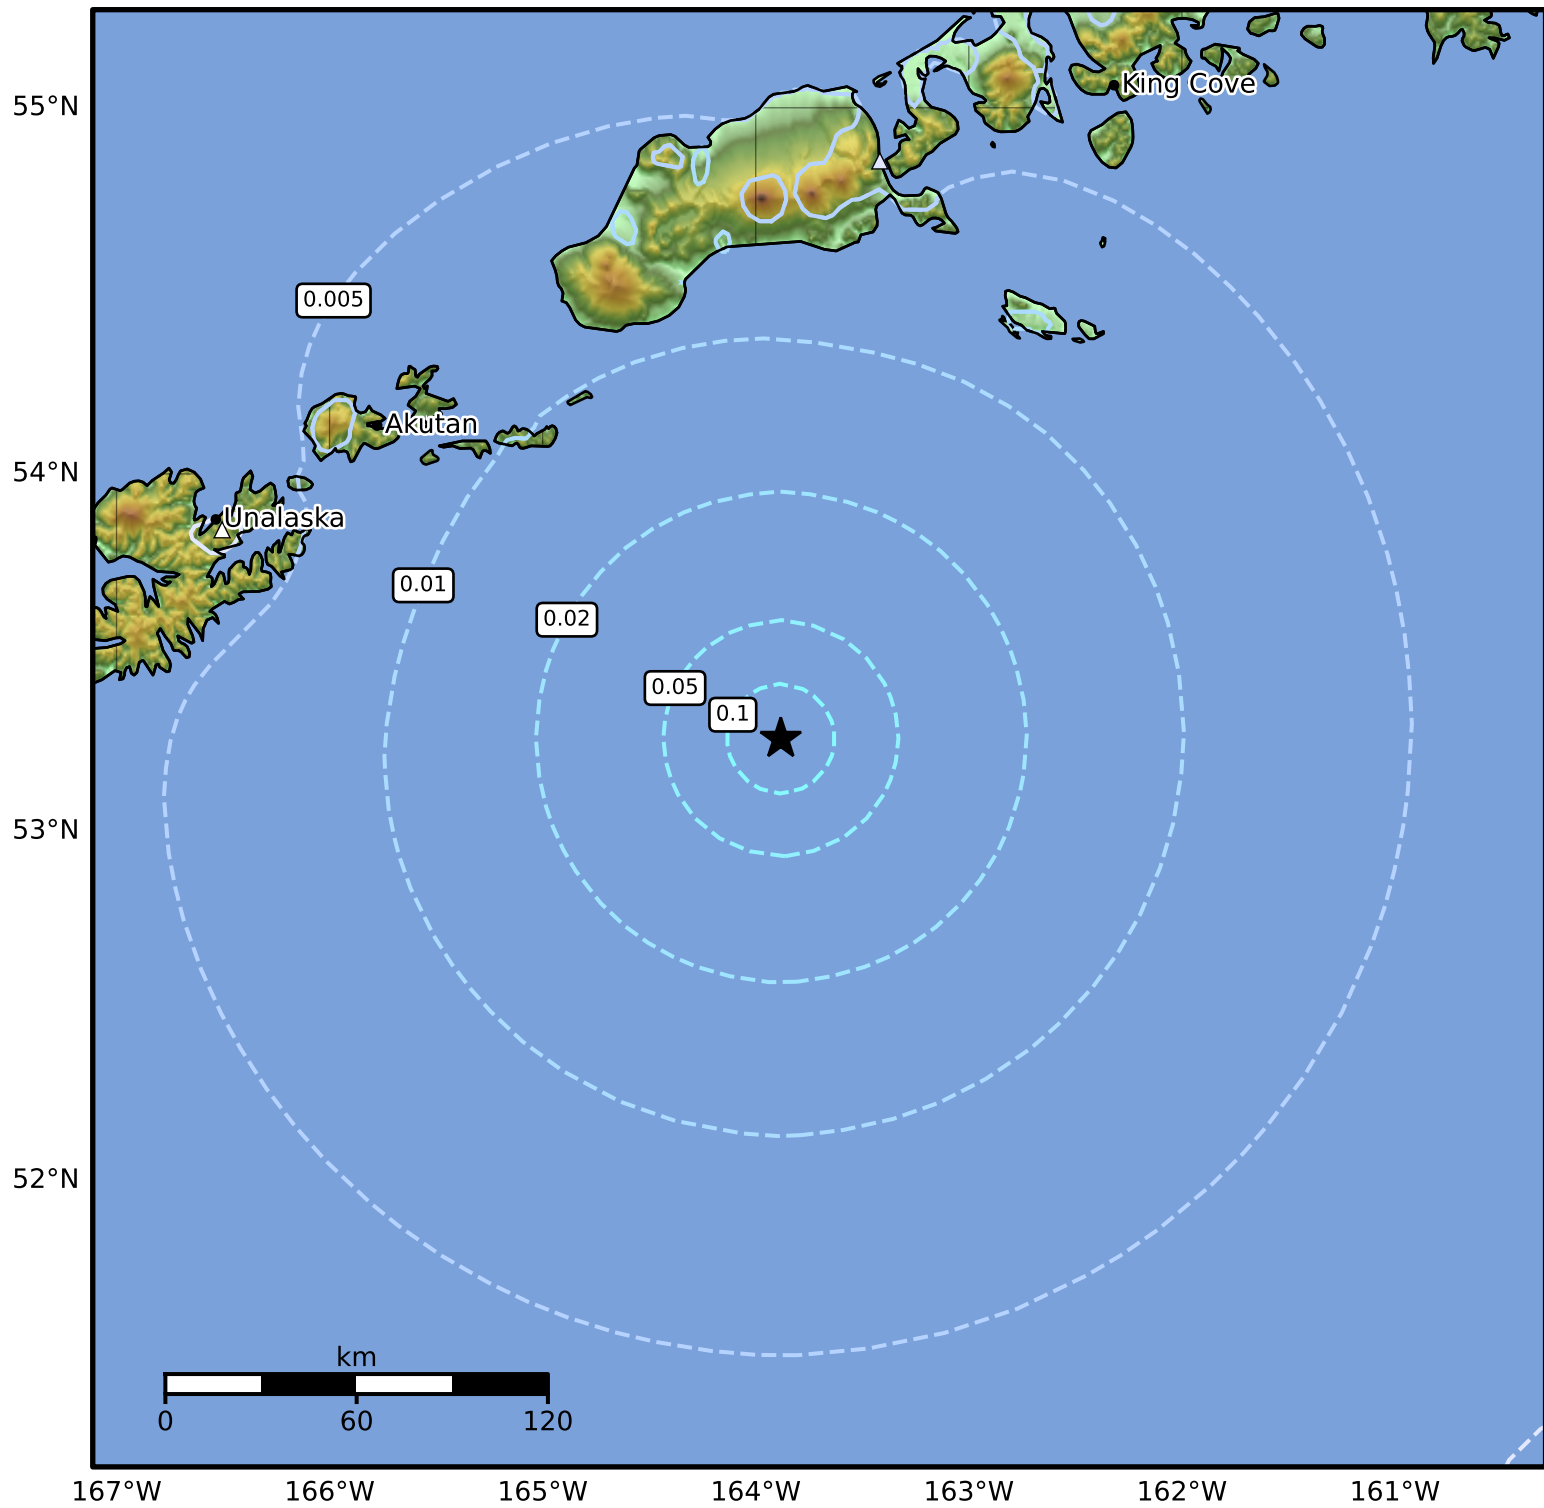

3.0 Second Peak Spectral Acceleration Map Alaska Earthquake Center
ShakeMap: 158 km (98 miles) SE of Akutan
Feb 04, 2025 19:27:47 UTC M5.0 N53.26 W163.88 Depth: 17.9km ID:ak0251m7a9xu

SA(3.0) (%g)	0.1	0.2	0.5	1	2	5	10	20	50
--------------	-----	-----	-----	---	---	---	----	----	----

Scale based on Worden et al. (2012)

Version 4: Processed 2025-02-04T21:13:52Z

△ Seismic Instrument ○ Reported Intensity

★ Epicenter