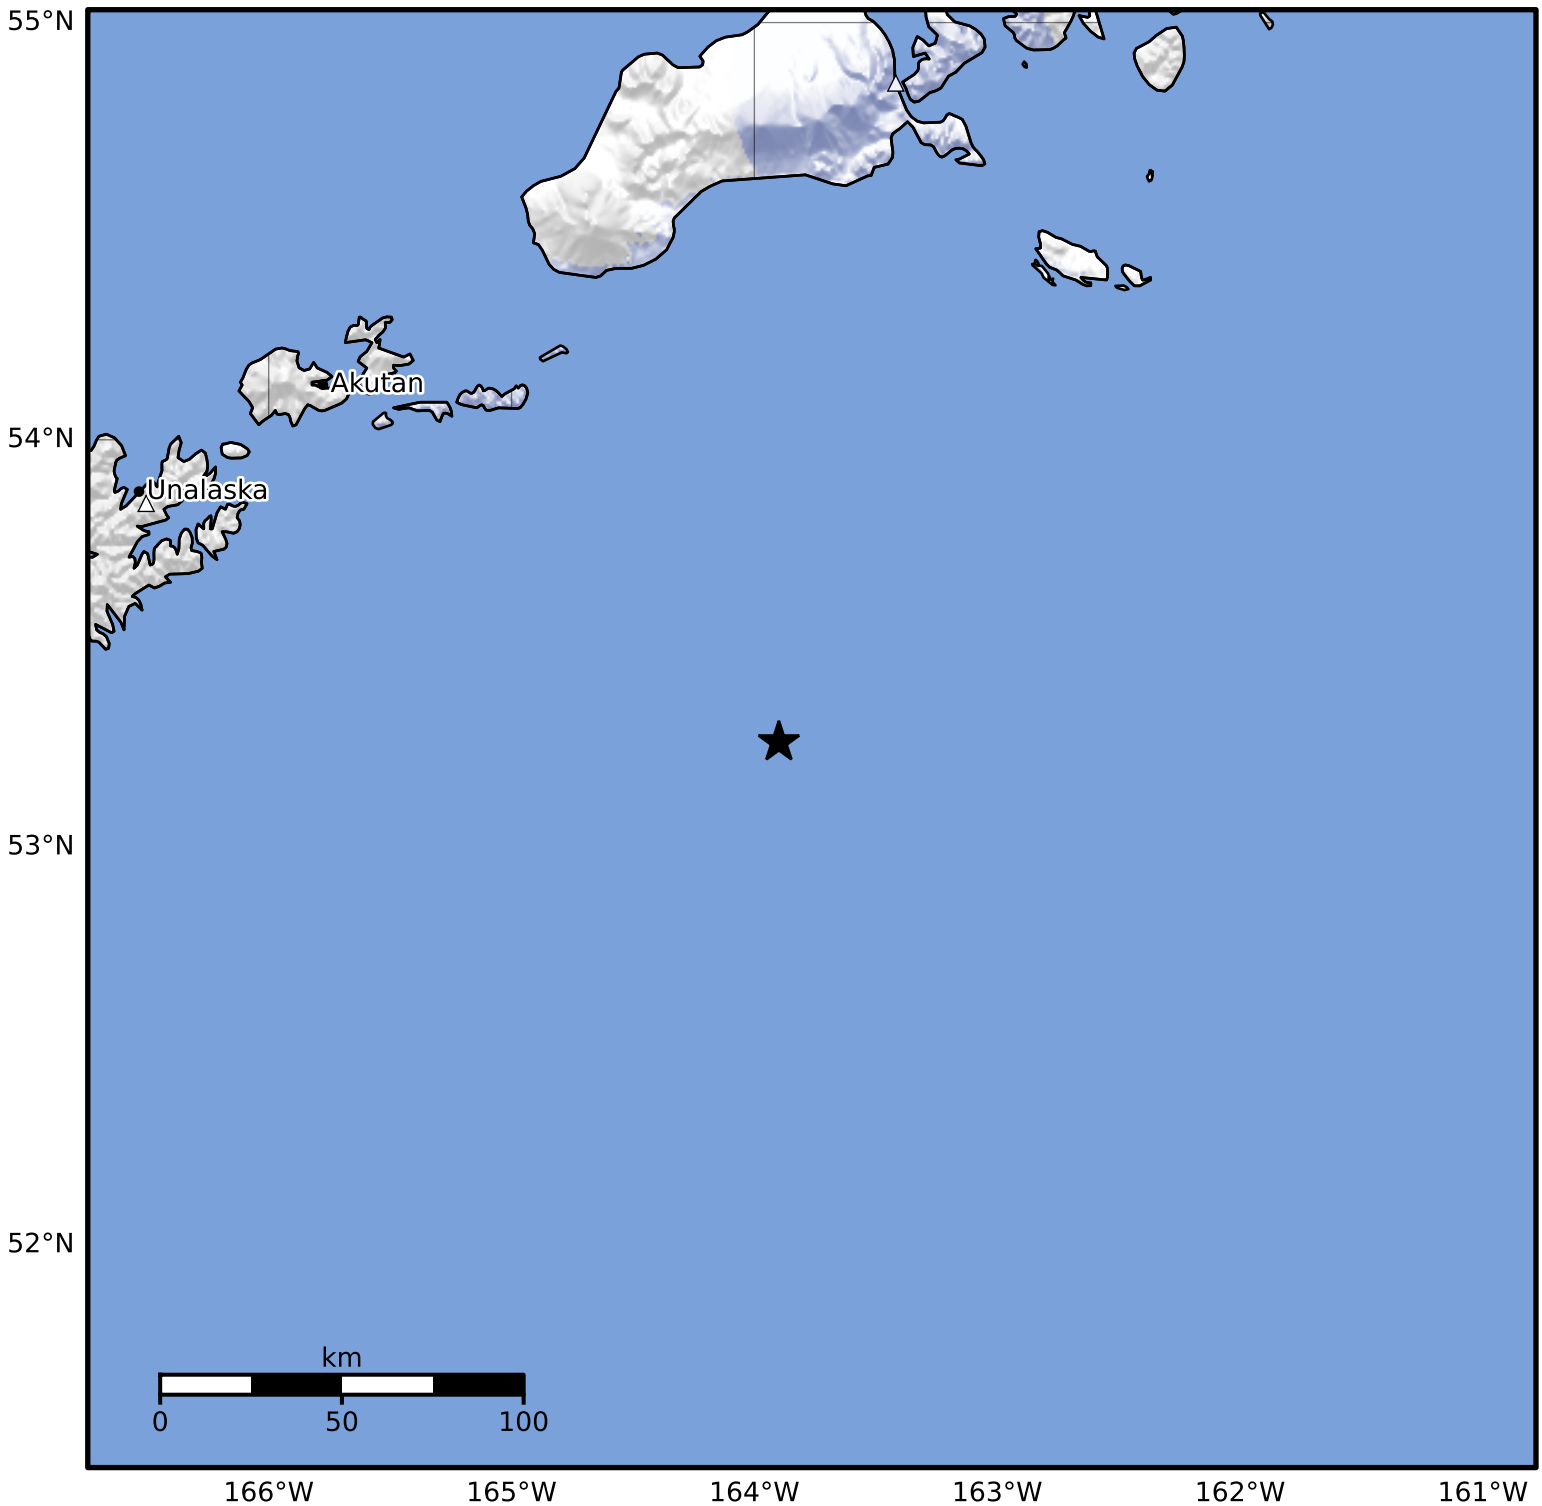

Macroseismic Intensity Map Alaska Earthquake Center
 ShakeMap: 157 km (98 miles) SE of Akutan
 Feb 04, 2025 19:32:27 UTC M4.0 N53.26 W163.90 Depth: 25.6km ID:ak0251m7balw

SHAKING	Not felt	Weak	Light	Moderate	Strong	Very strong	Severe	Violent	Extreme
DAMAGE	None	None	None	Very light	Light	Moderate	Moderate/heavy	Heavy	Very heavy
PGA(%g)	<0.0464	0.297	2.76	6.2	11.5	21.5	40.1	74.7	>139
PGV(cm/s)	<0.0215	0.135	1.41	4.65	9.64	20	41.4	85.8	>178
INTENSITY	I	II-III	IV	V	VI	VII	VIII	IX	X+

Scale based on Worden et al. (2012) Version 2: Processed 2025-02-04T21:20:32Z
 △ Seismic Instrument ○ Reported Intensity ★ Epicenter