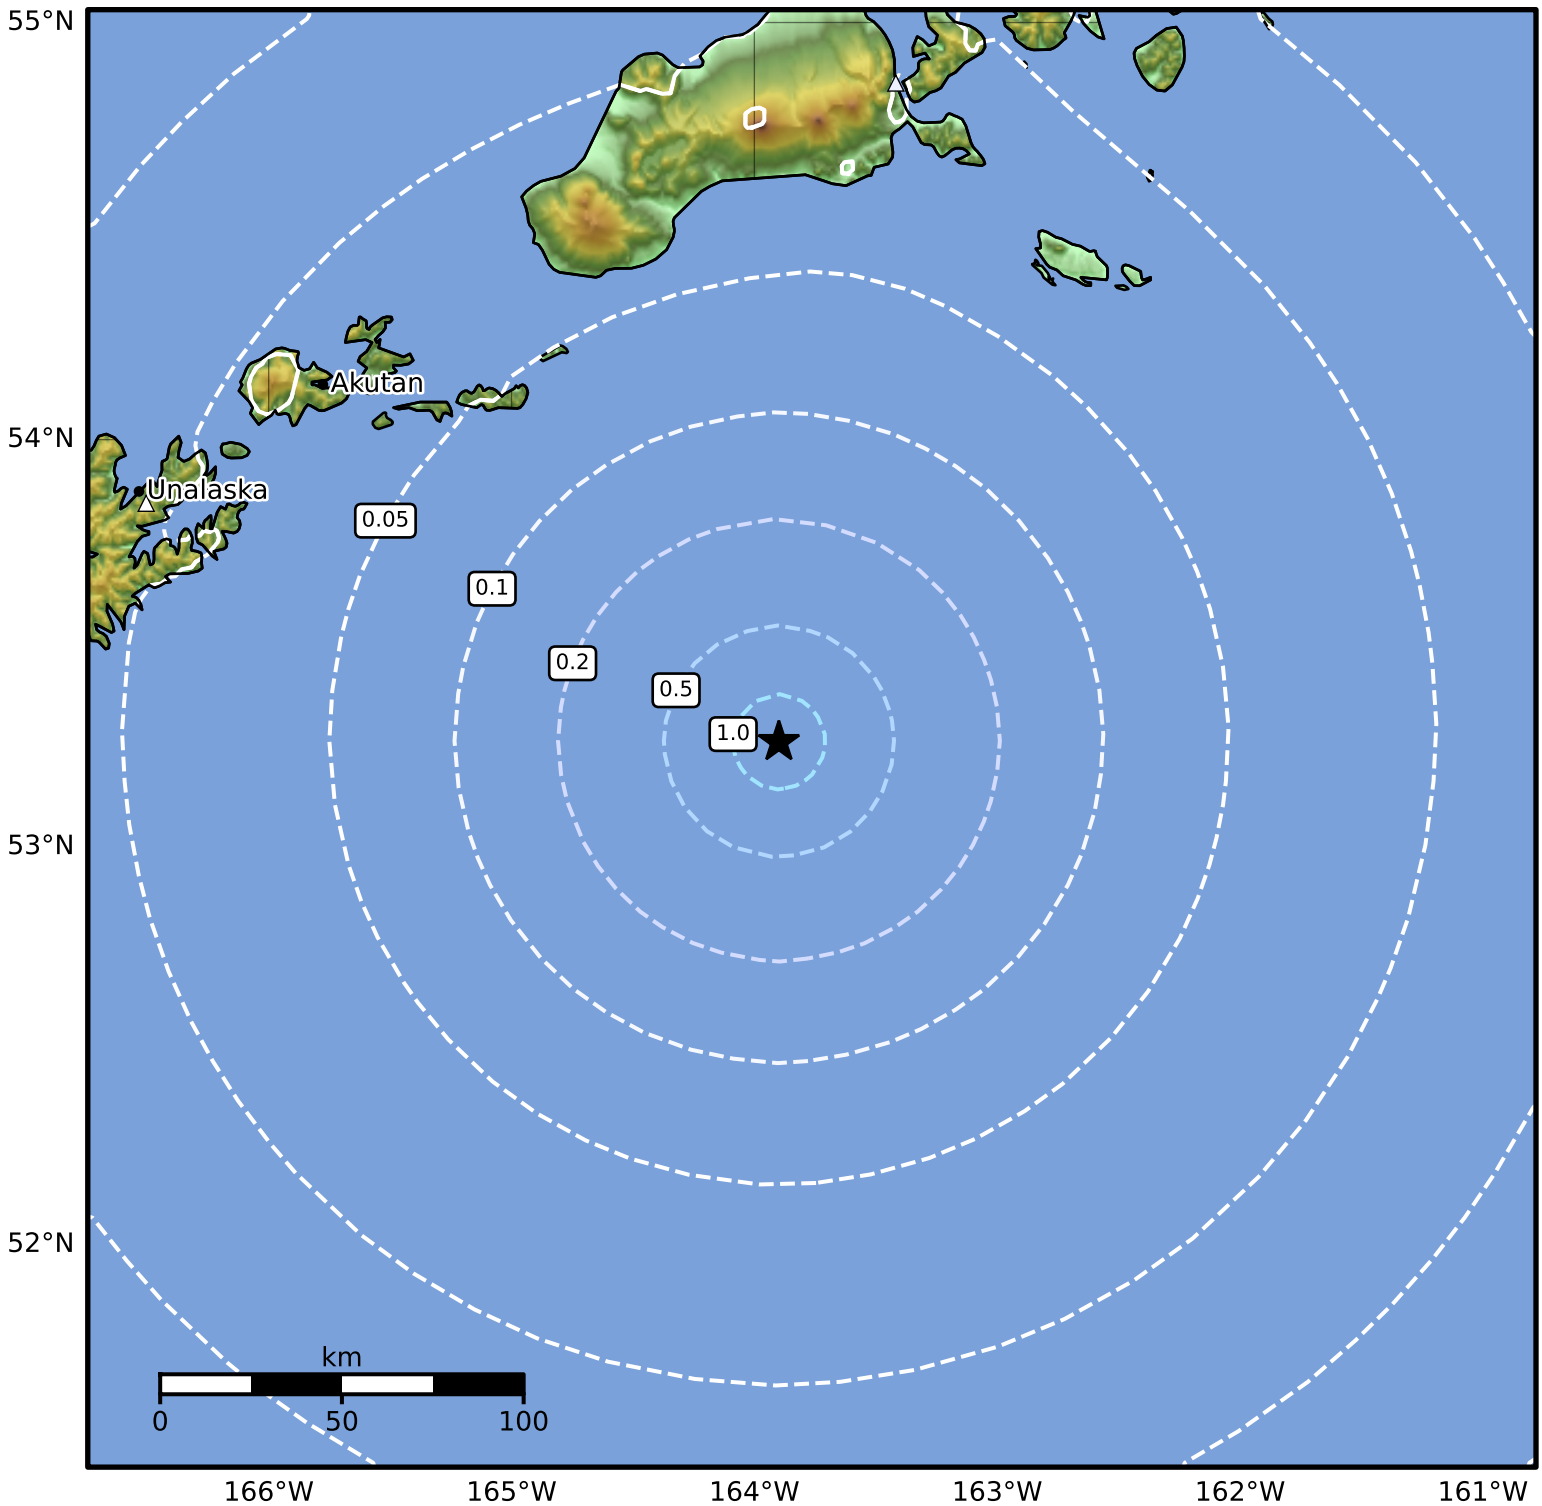

0.3 Second Peak Spectral Acceleration Map Alaska Earthquake Center  
 ShakeMap: 157 km (98 miles) SE of Akutan  
 Feb 04, 2025 19:32:27 UTC M4.0 N53.26 W163.90 Depth: 25.6km ID:ak0251m7balw

<b>SA(0.3) (%g)</b>	<b>0.1</b>	<b>0.2</b>	<b>0.5</b>	<b>1</b>	<b>2</b>	<b>5</b>	<b>10</b>	<b>20</b>	<b>50</b>	<b>100</b>	<b>200</b>
---------------------	------------	------------	------------	----------	----------	----------	-----------	-----------	-----------	------------	------------

Scale based on Worden et al. (2012)

Version 2: Processed 2025-02-04T21:20:32Z

△ Seismic Instrument ○ Reported Intensity

★ Epicenter