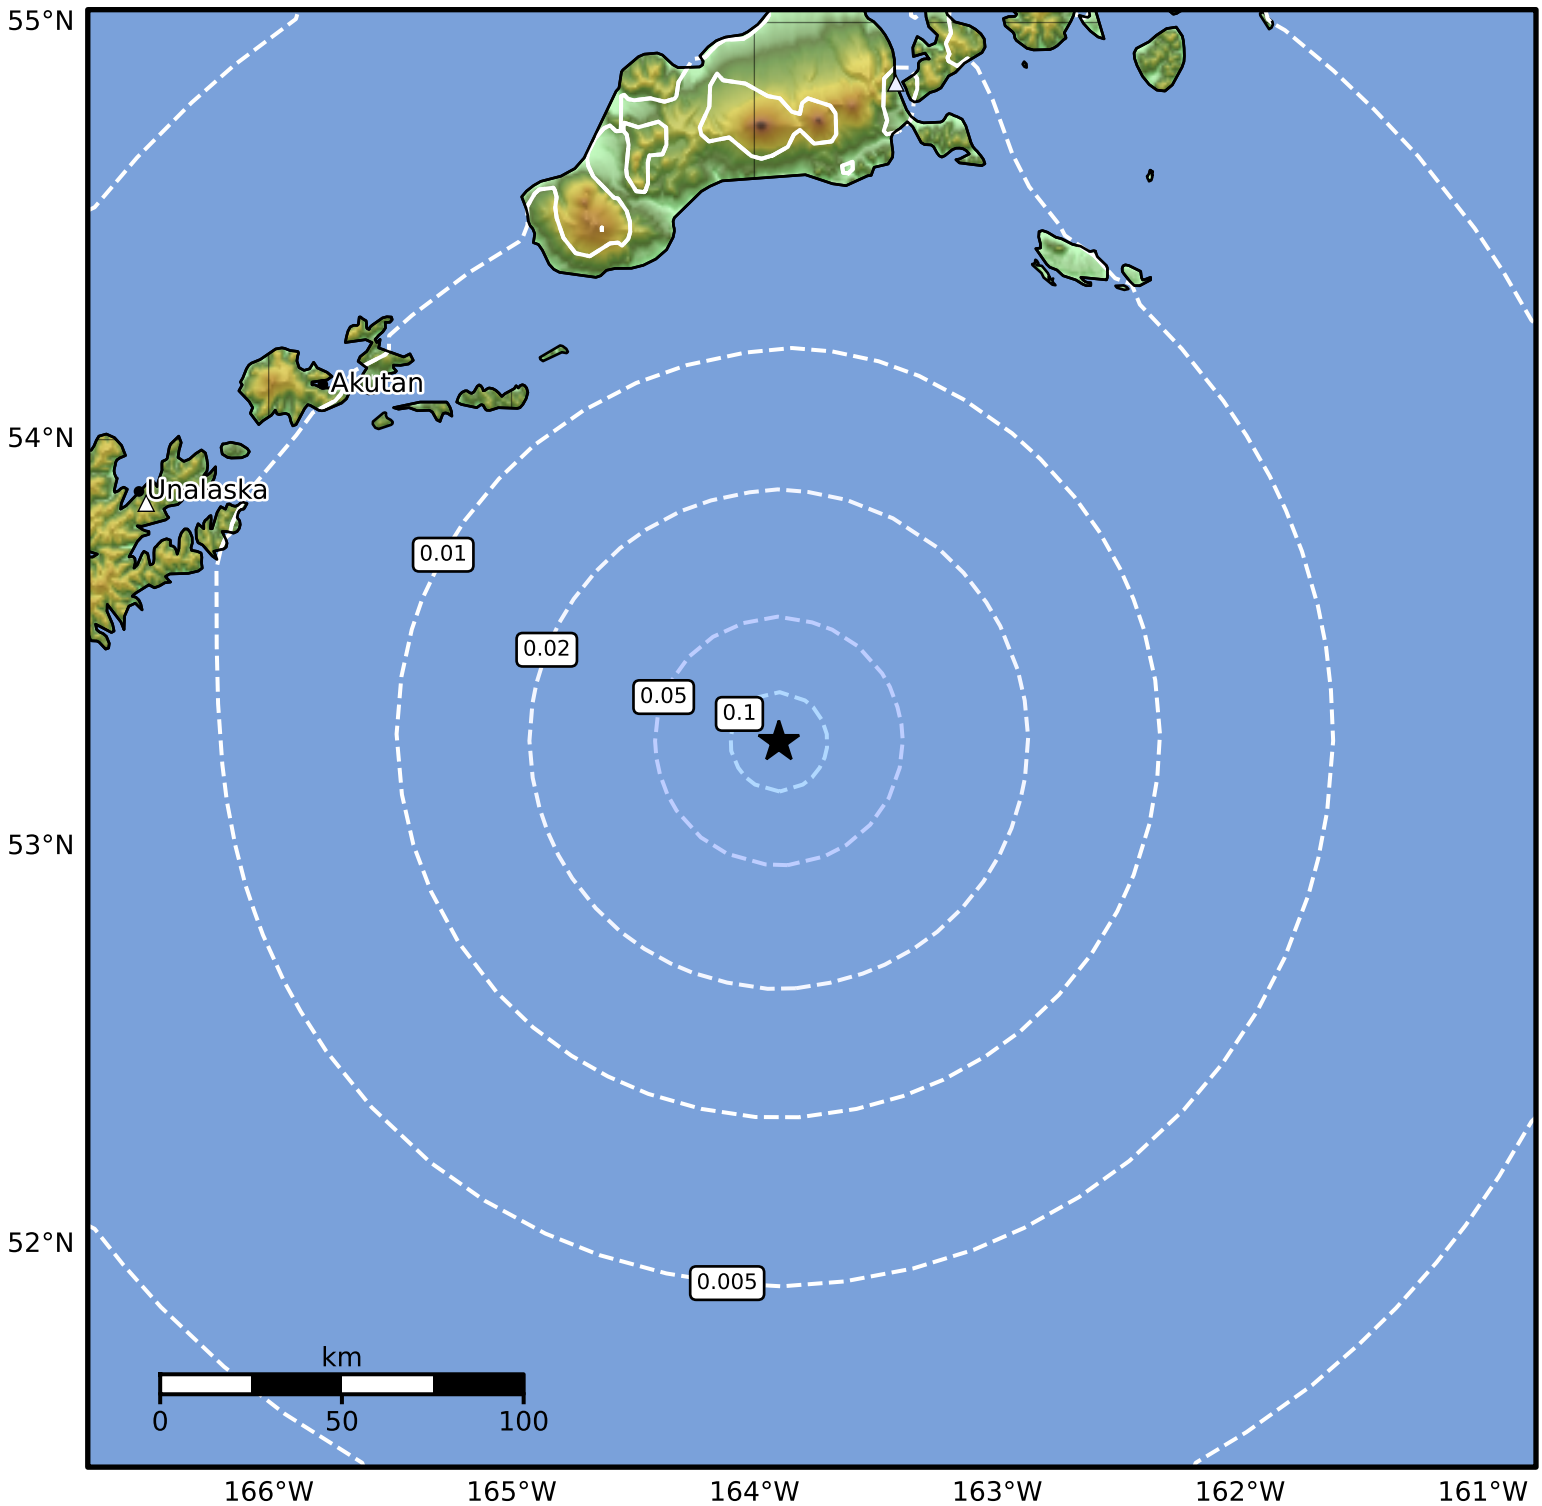

1.0 Second Peak Spectral Acceleration Map Alaska Earthquake Center  
ShakeMap: 157 km (98 miles) SE of Akutan  
Feb 04, 2025 19:32:27 UTC M4.0 N53.26 W163.90 Depth: 25.6km ID:ak0251m7balw

<b>SA(1.0) (%g)</b>	<b>0.1</b>	<b>0.2</b>	<b>0.5</b>	<b>1</b>	<b>2</b>	<b>5</b>	<b>10</b>	<b>20</b>	<b>50</b>	<b>100</b>	<b>200</b>
---------------------	------------	------------	------------	----------	----------	----------	-----------	-----------	-----------	------------	------------

Scale based on Worden et al. (2012)

Version 2: Processed 2025-02-04T21:20:32Z

△ Seismic Instrument ○ Reported Intensity

★ Epicenter