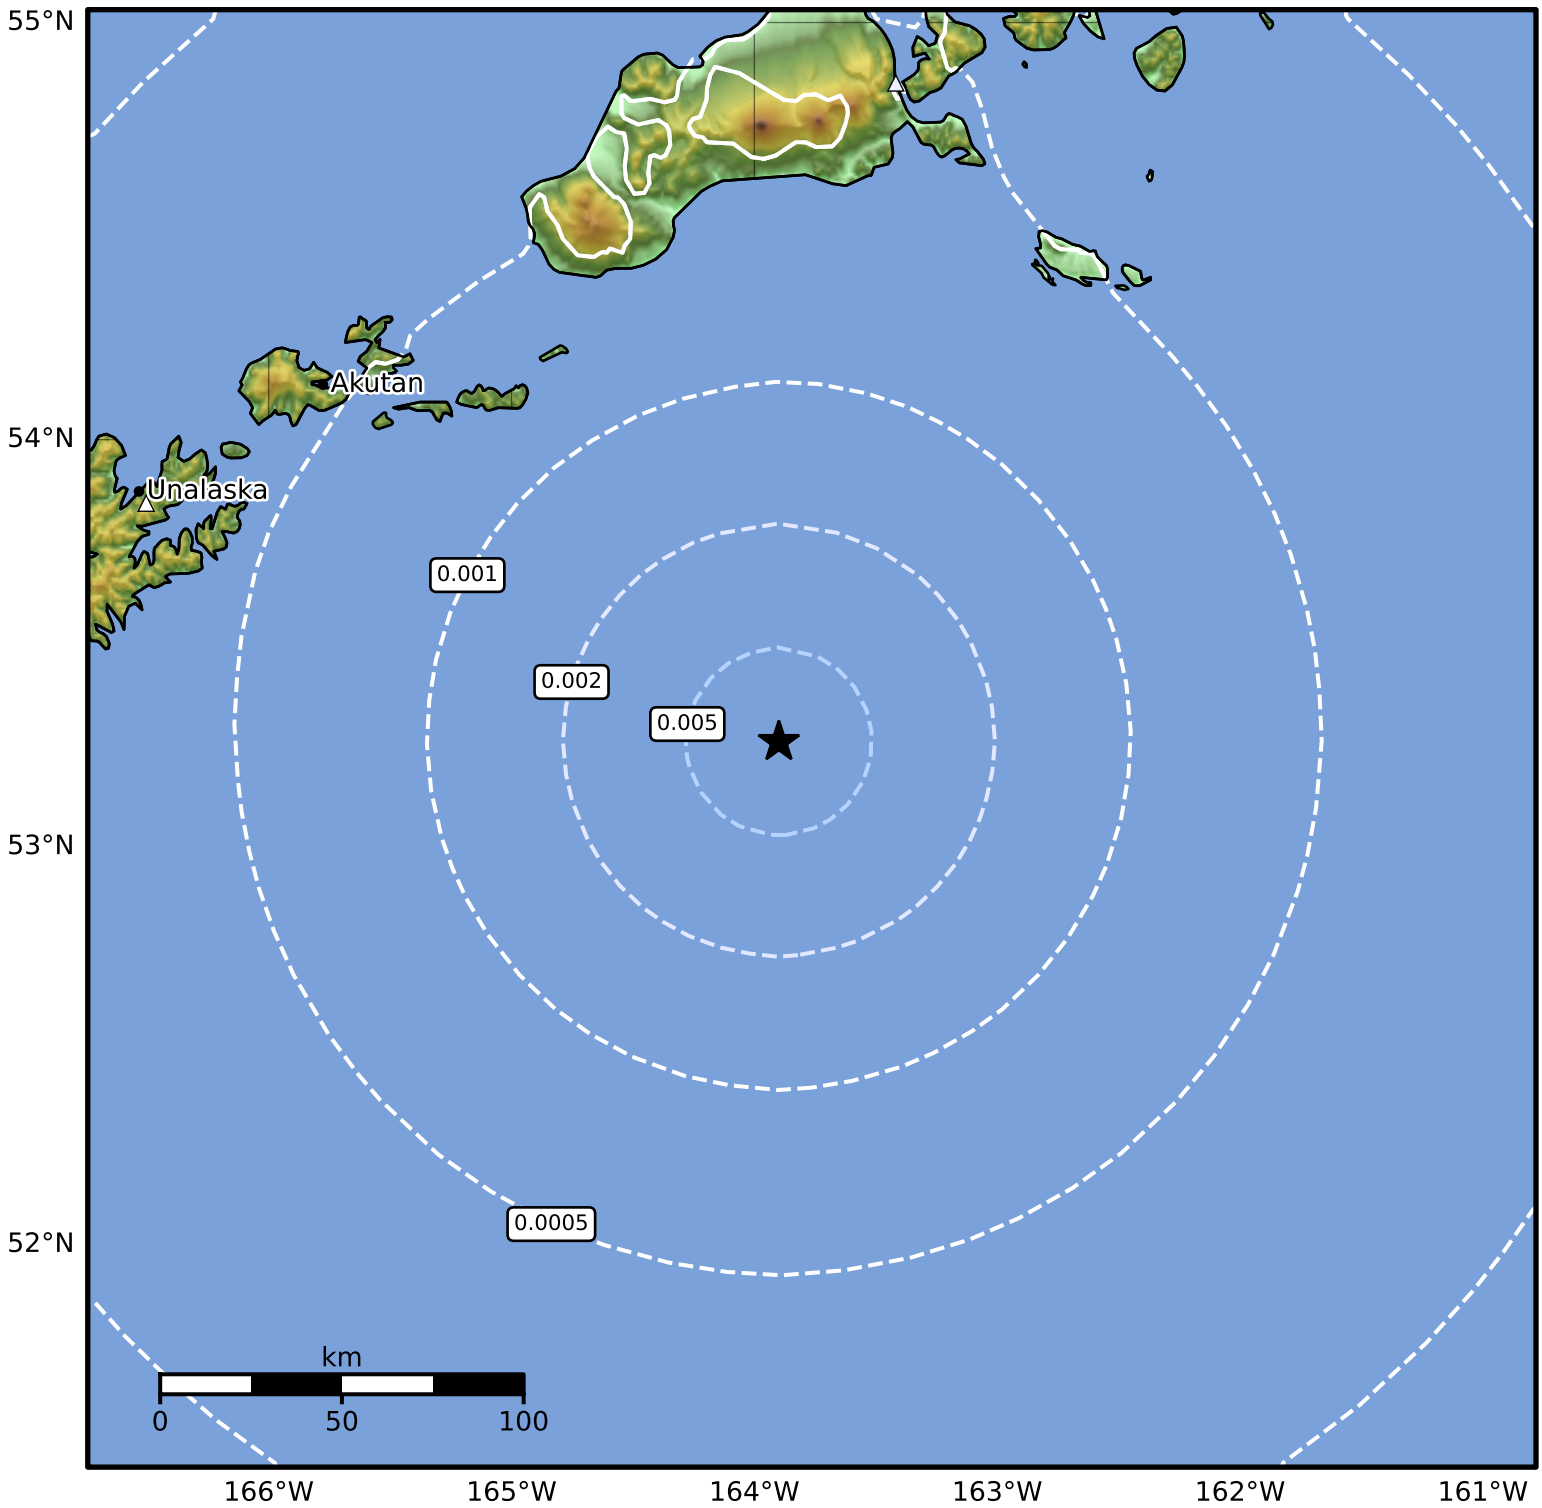

3.0 Second Peak Spectral Acceleration Map Alaska Earthquake Center  
ShakeMap: 157 km (98 miles) SE of Akutan  
Feb 04, 2025 19:32:27 UTC M4.0 N53.26 W163.90 Depth: 25.6km ID:ak0251m7balw

Scale based on Worden et al. (2012)

Version 2: Processed 2025-02-04T21:20:32Z

△ Seismic Instrument ○ Reported Intensity

★ Epicenter