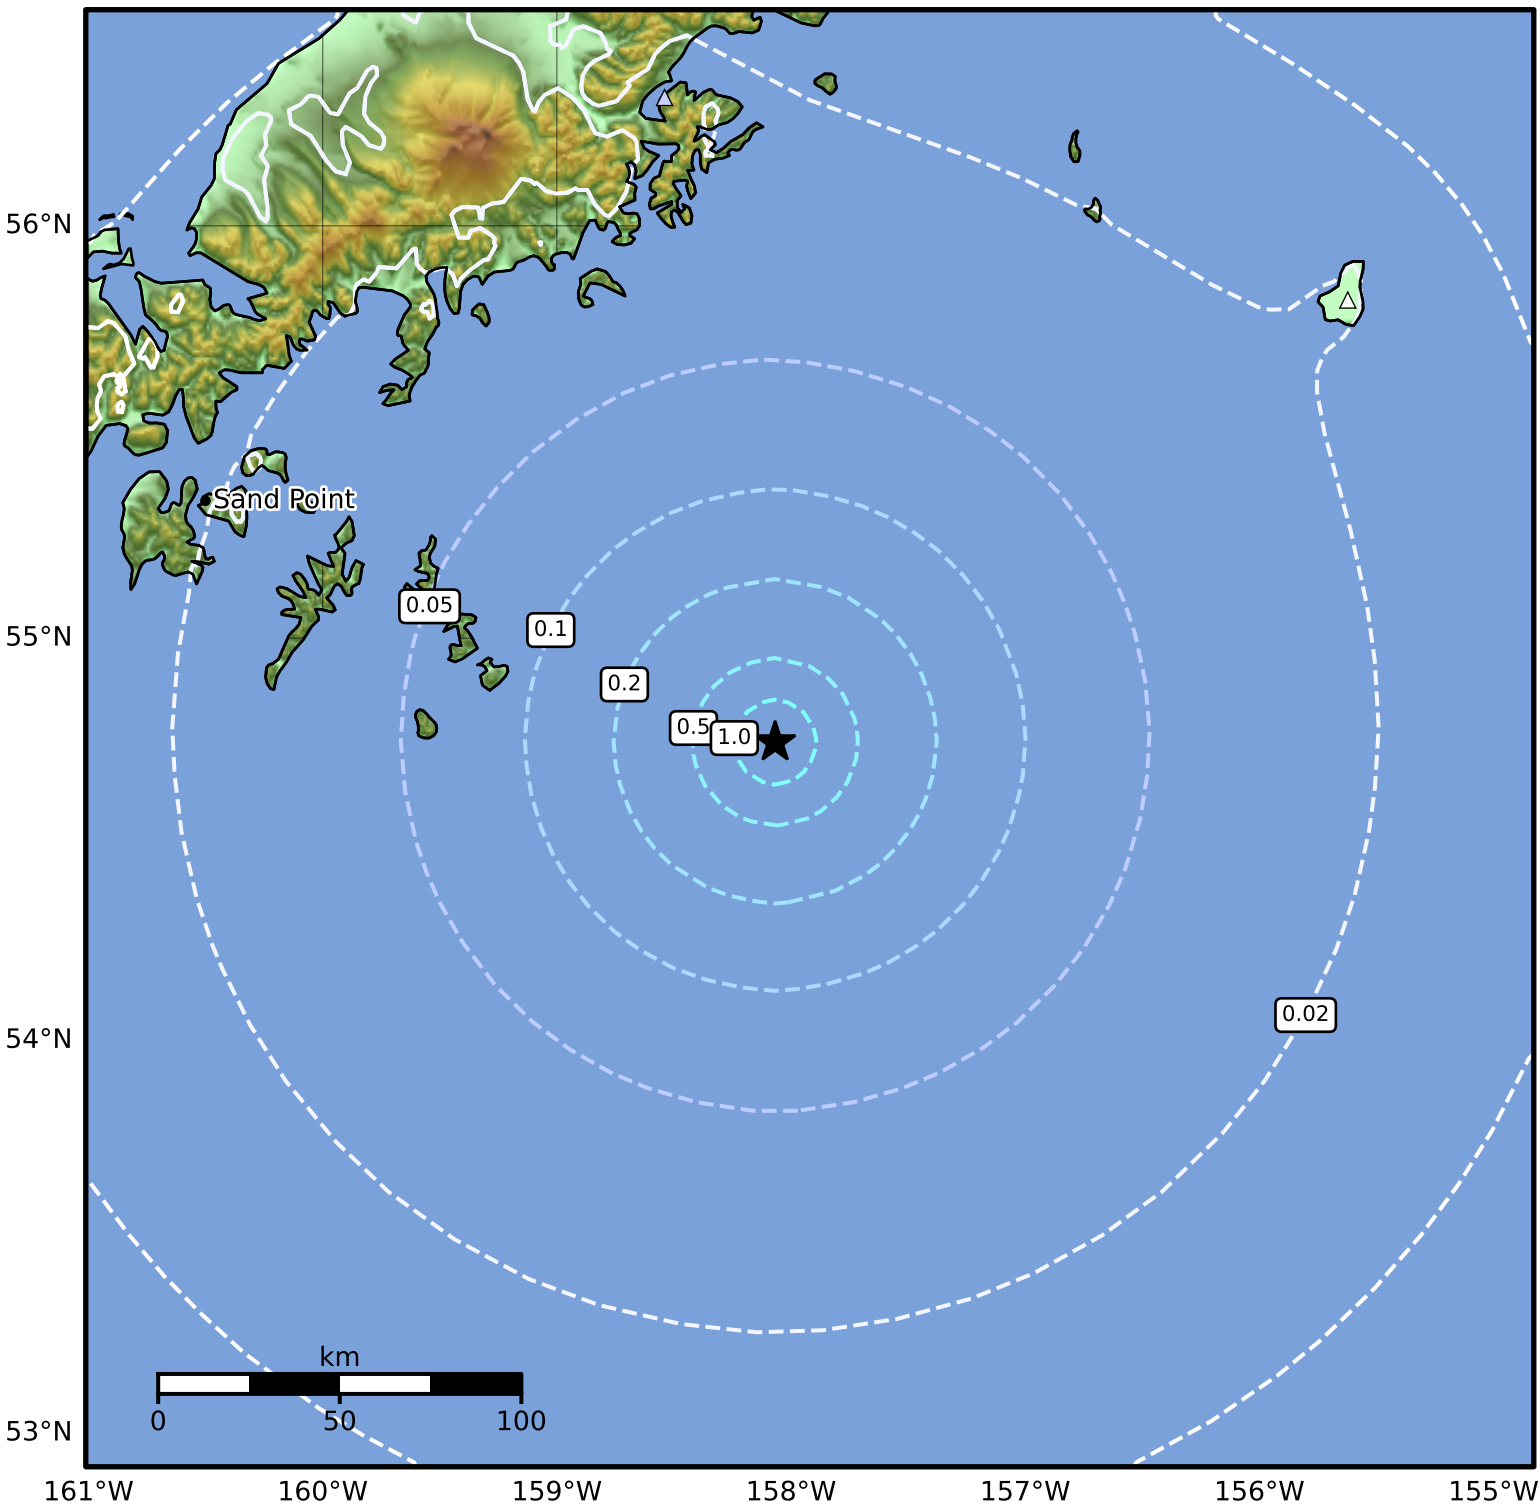

1.0 Second Peak Spectral Acceleration Map Alaska Earthquake Center
 ShakeMap: 146 km (91 miles) SSE of Perryville
 Feb 05, 2025 08:15:42 UTC M4.7 N54.74 W158.07 Depth: 10.0km ID:ak0251no79q2

SA(1.0) (%g)	0.1	0.2	0.5	1	2	5	10	20	50	100	200
--------------	-----	-----	-----	---	---	---	----	----	----	-----	-----

Scale based on Worden et al. (2012)

Version 2: Processed 2025-02-06T01:54:39Z

△ Seismic Instrument ○ Reported Intensity

★ Epicenter