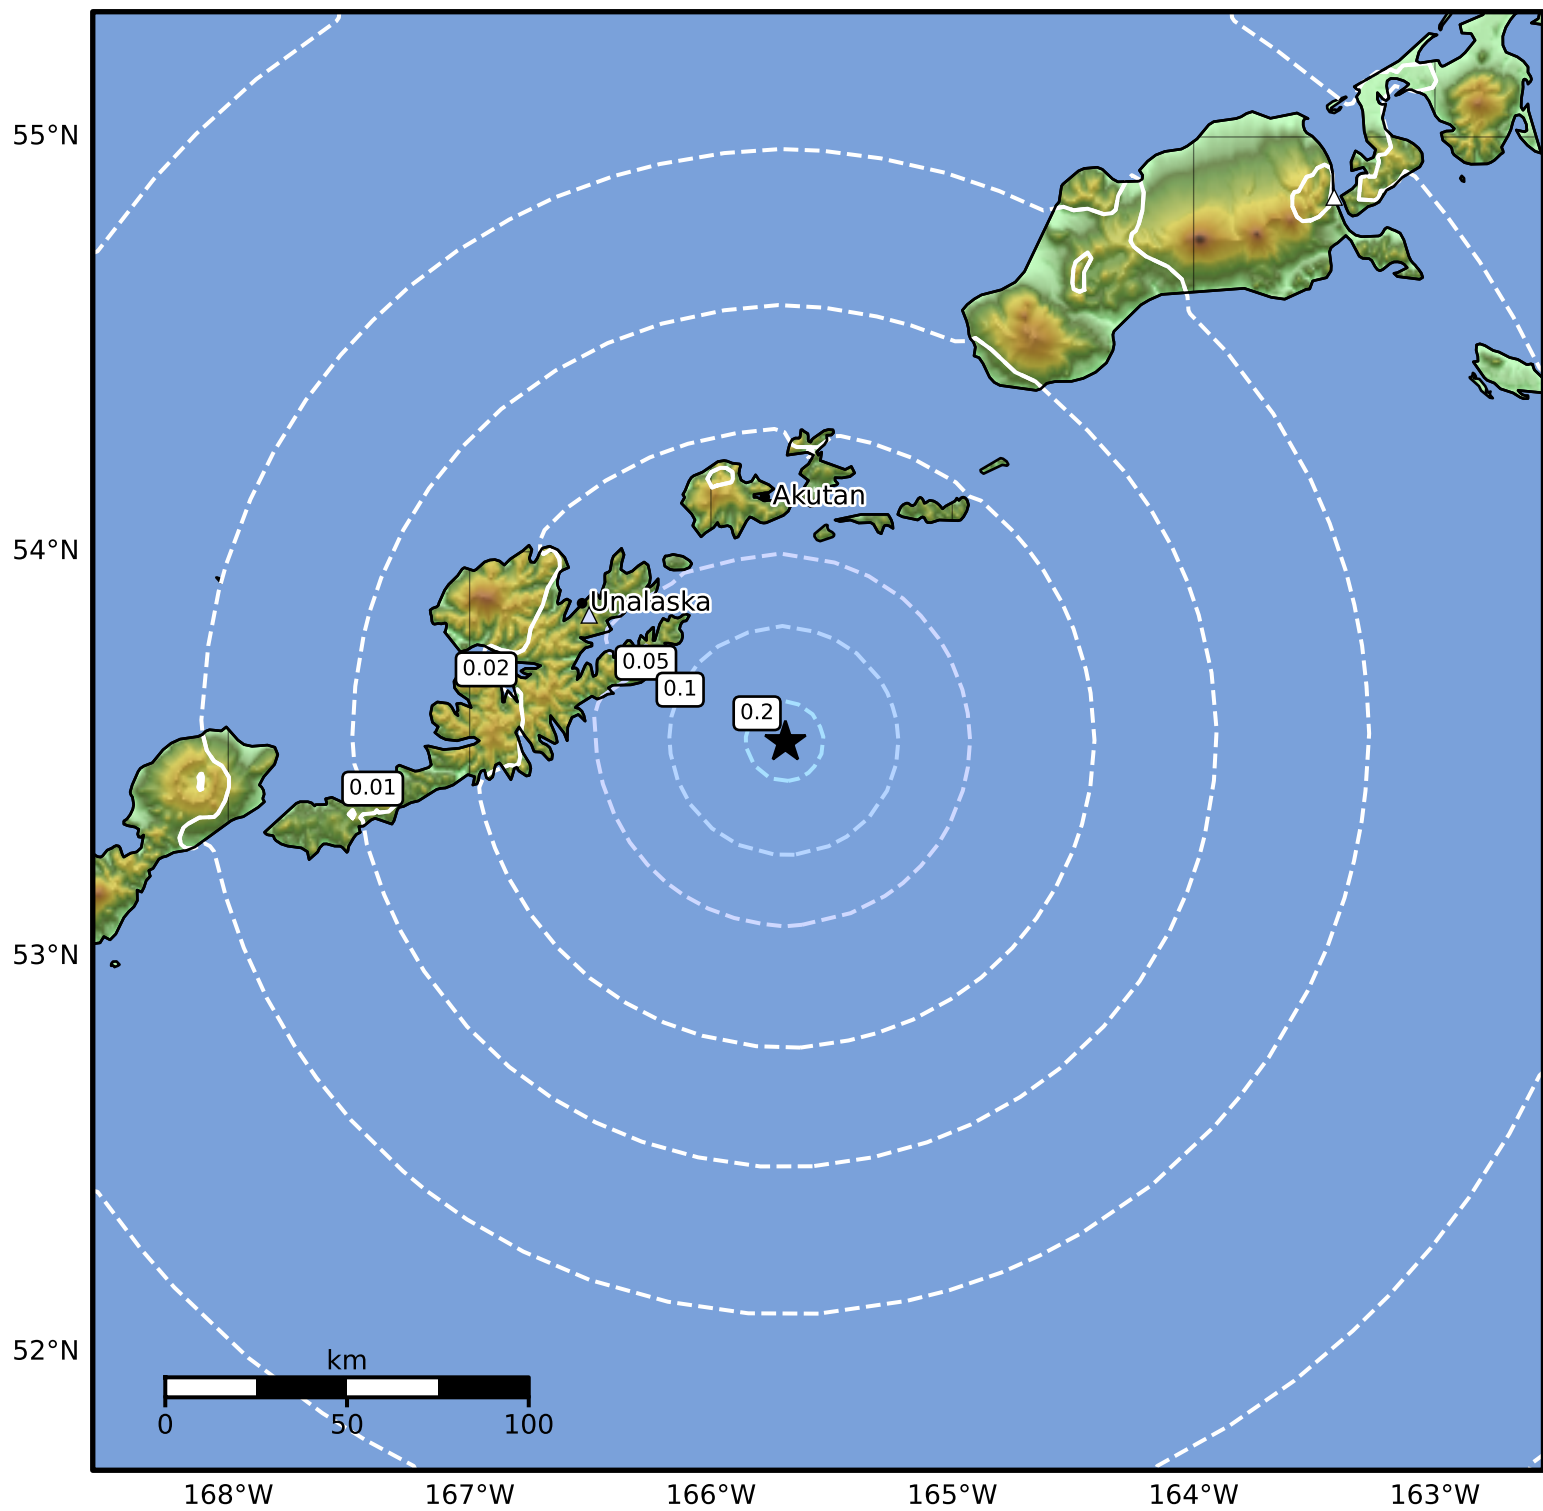

Peak Ground Velocity Map Alaska Earthquake Center  
ShakeMap: 67 km (42 miles) ESE of Unalaska  
Feb 07, 2025 17:57:00 UTC M4.0 N53.53 W165.69 Depth: 25.6km ID:ak0251r4vs0z

PGV (cm/s)	0.1	0.2	0.5	1	2	5	10	20	50	100	200
------------	-----	-----	-----	---	---	---	----	----	----	-----	-----

Scale based on Worden et al. (2012)

Version 2: Processed 2025-02-07T20:51:25Z

△ Seismic Instrument ○ Reported Intensity

★ Epicenter