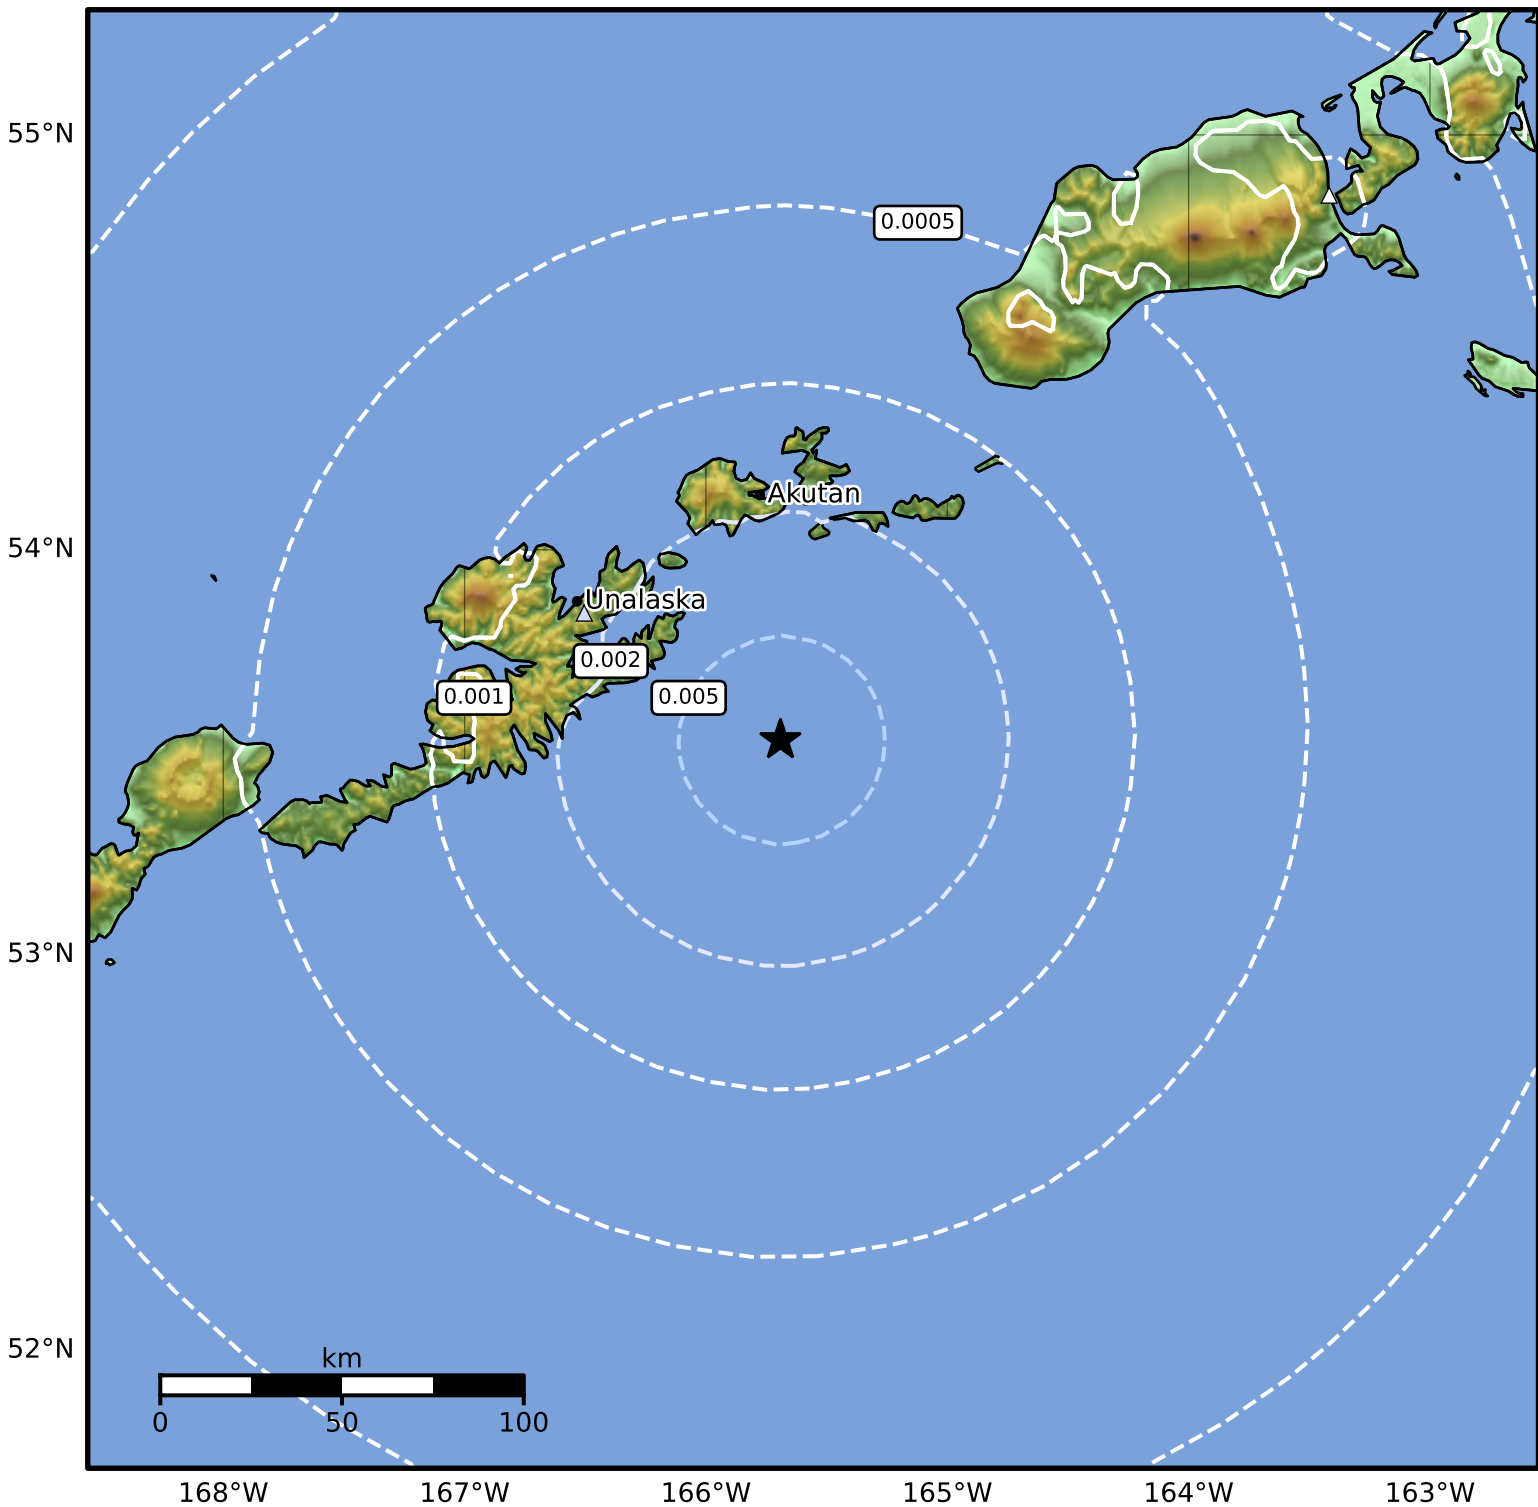

3.0 Second Peak Spectral Acceleration Map Alaska Earthquake Center
ShakeMap: 67 km (42 miles) ESE of Unalaska
Feb 07, 2025 17:57:00 UTC M4.0 N53.53 W165.69 Depth: 25.6km ID:ak0251r4vs0z

Scale based on Worden et al. (2012)

Version 2: Processed 2025-02-07T20:51:25Z

△ Seismic Instrument ○ Reported Intensity

★ Epicenter