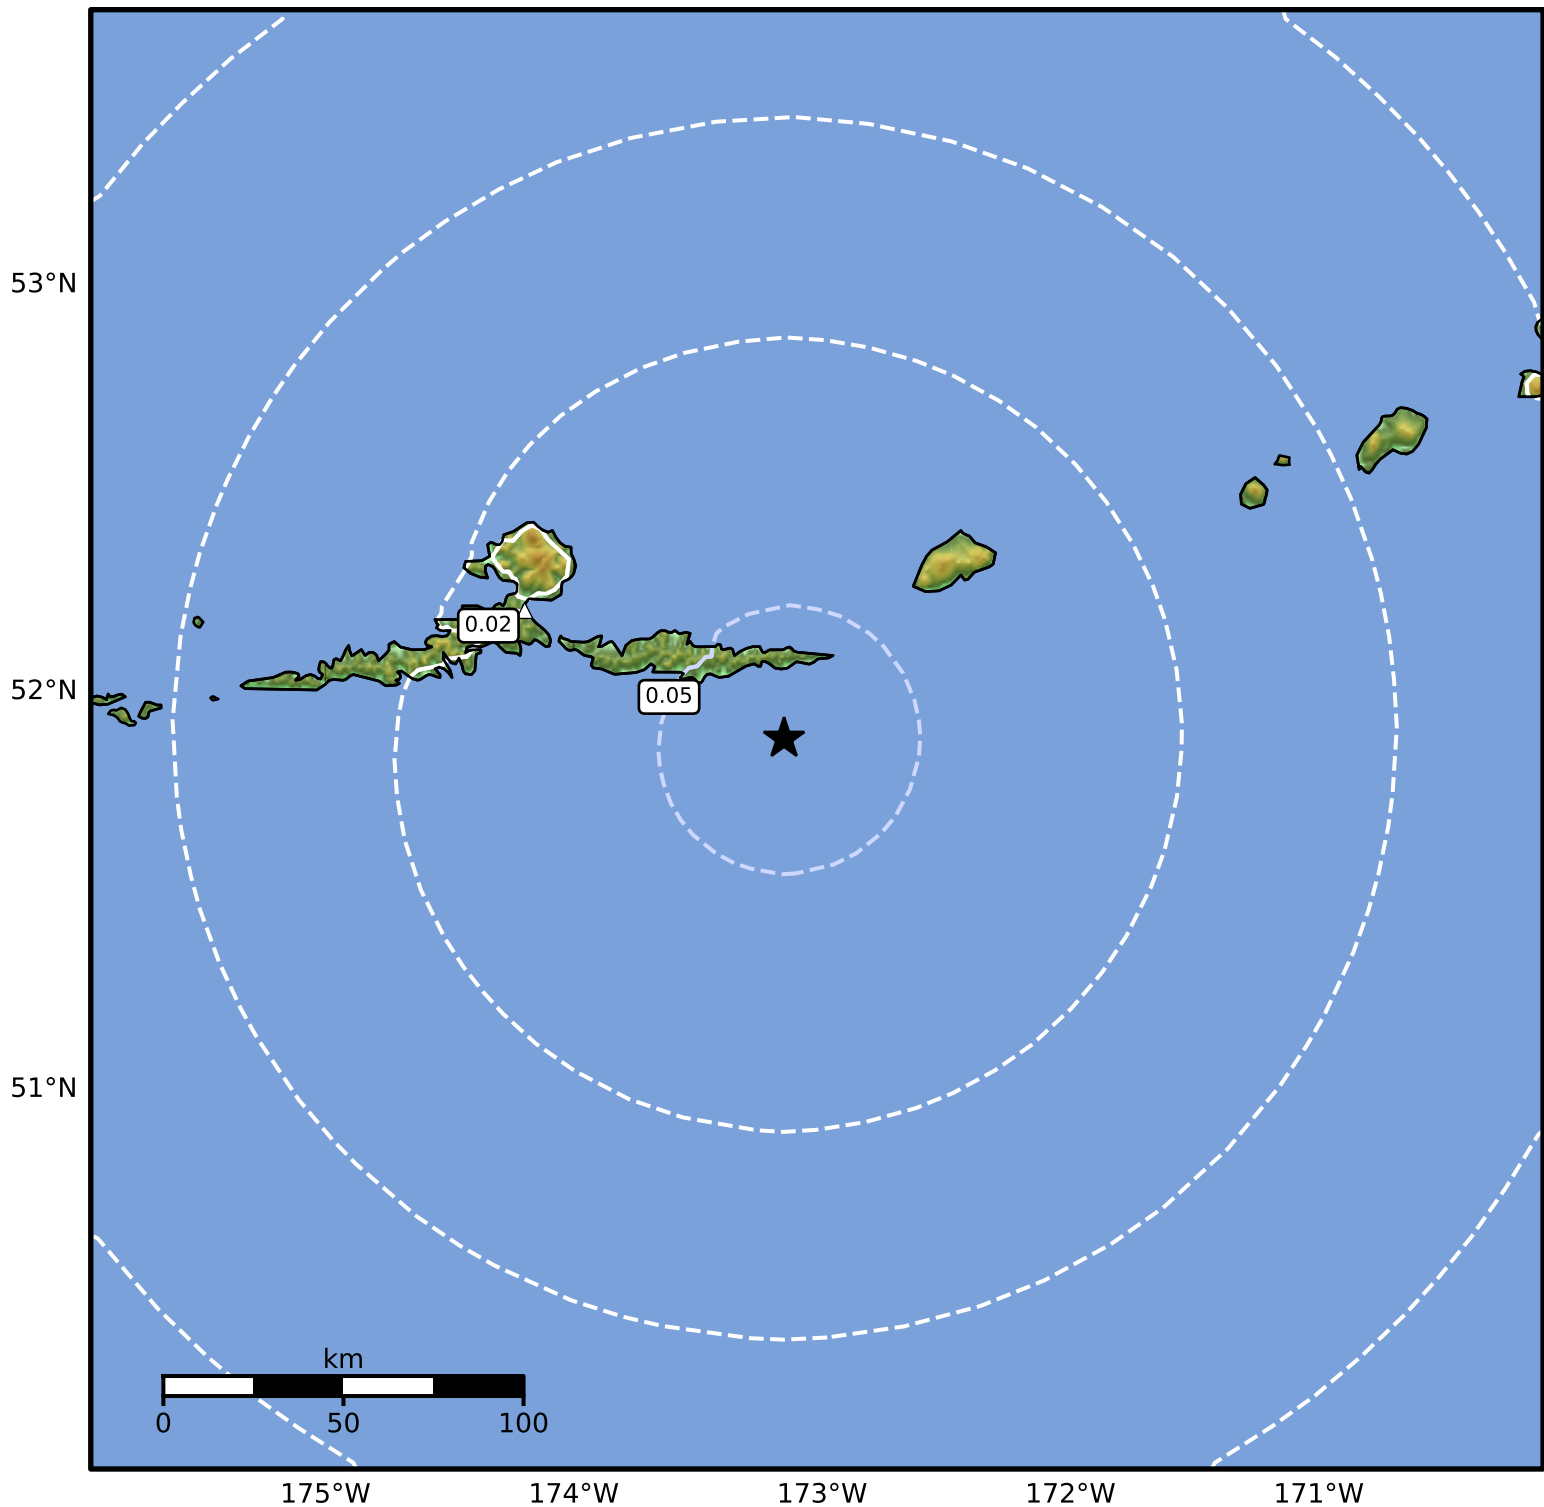

Peak Ground Velocity Map Alaska Earthquake Center
ShakeMap: 79 km (49 miles) ESE of Atka
Feb 08, 2025 17:58:40 UTC M4.0 N51.88 W173.15 Depth: 77.4km ID:ak0251ssffa6

Scale based on Worden et al. (2012)

Version 2: Processed 2025-02-08T20:40:09Z

△ Seismic Instrument ○ Reported Intensity

★ Epicenter