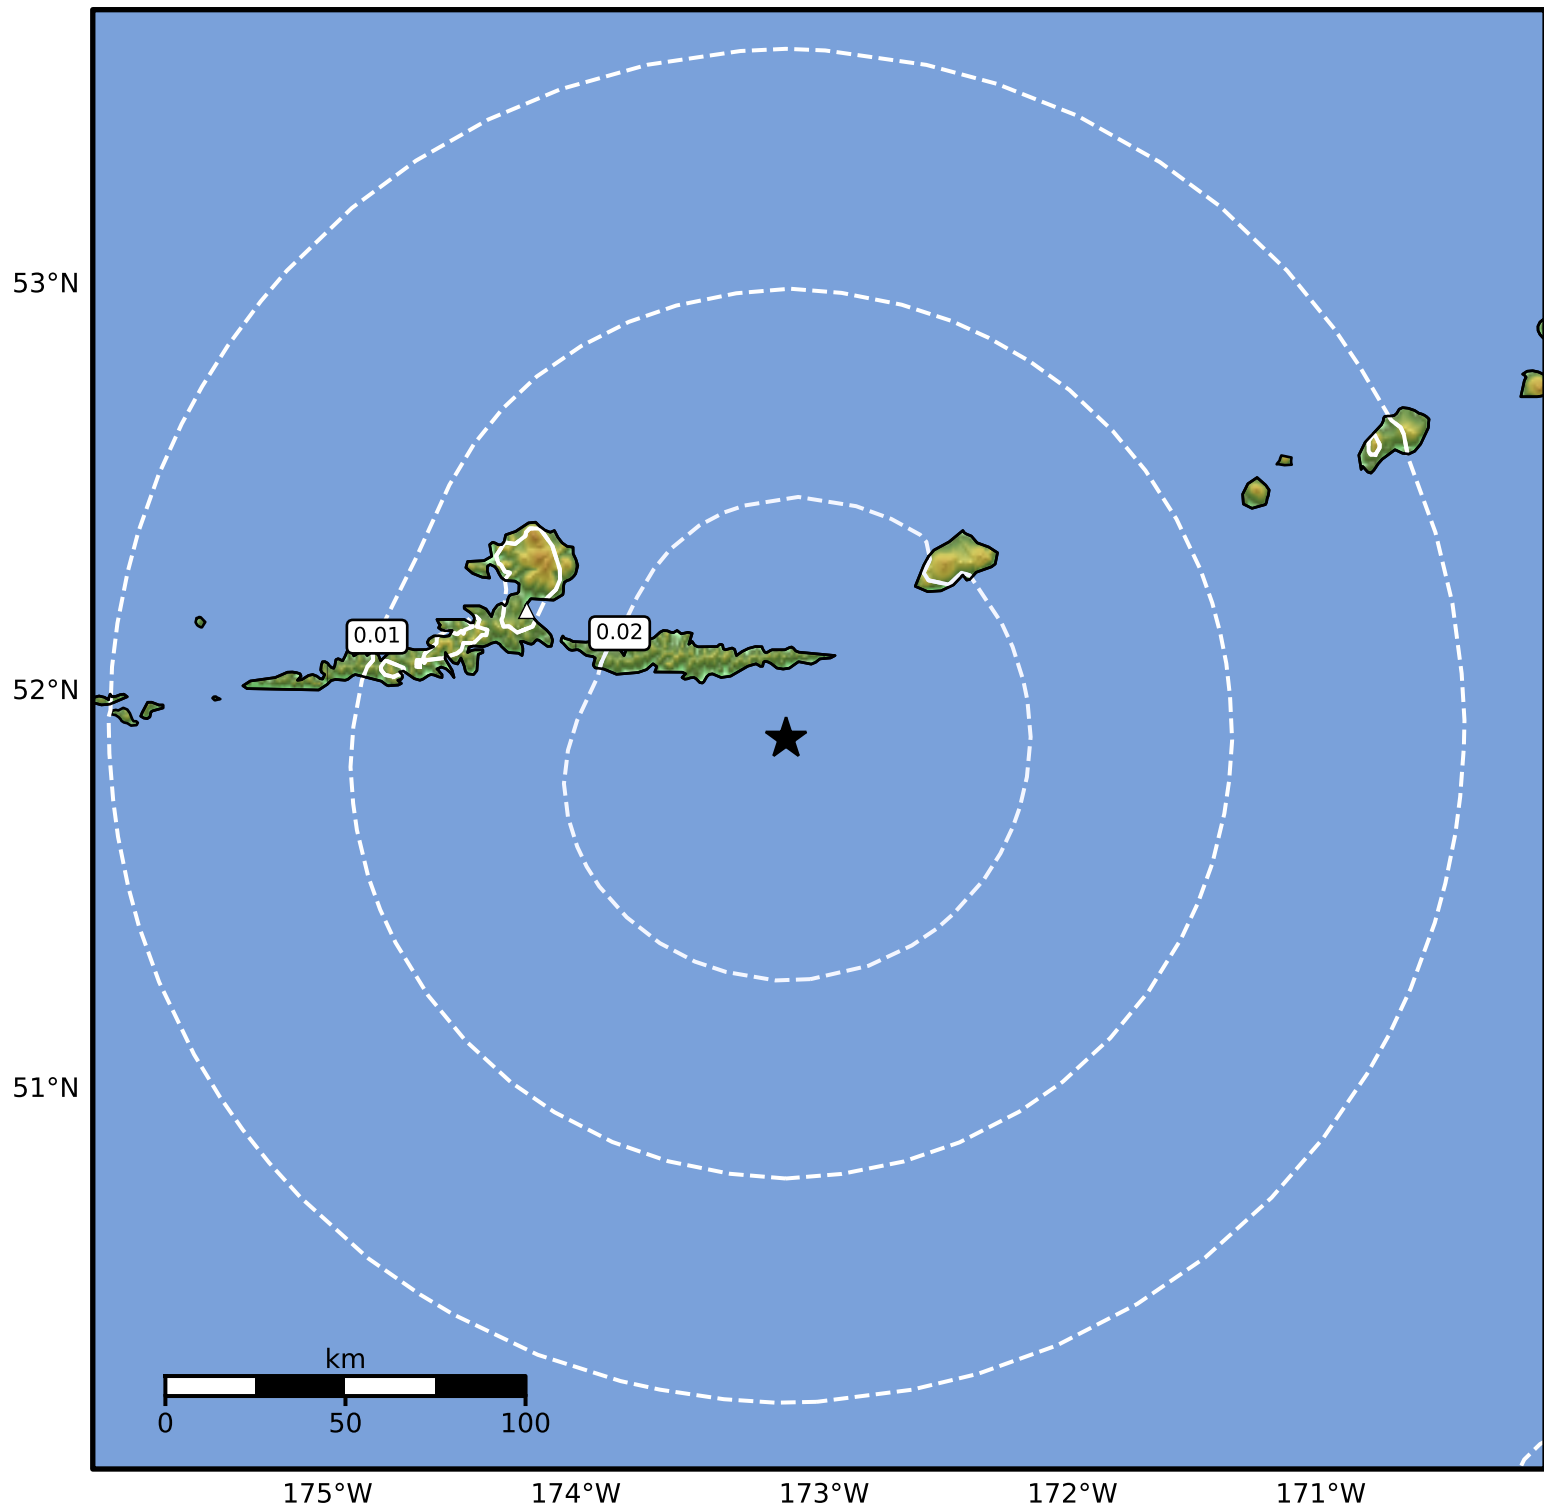

1.0 Second Peak Spectral Acceleration Map Alaska Earthquake Center
ShakeMap: 79 km (49 miles) ESE of Atka
Feb 08, 2025 17:58:40 UTC M4.0 N51.88 W173.15 Depth: 77.4km ID:ak0251ssffa6

SA(1.0) (%g)	0.1	0.2	0.5	1	2	5	10	20	50	100	200
--------------	-----	-----	-----	---	---	---	----	----	----	-----	-----

Scale based on Worden et al. (2012)

Version 2: Processed 2025-02-08T20:40:09Z

△ Seismic Instrument ○ Reported Intensity

★ Epicenter