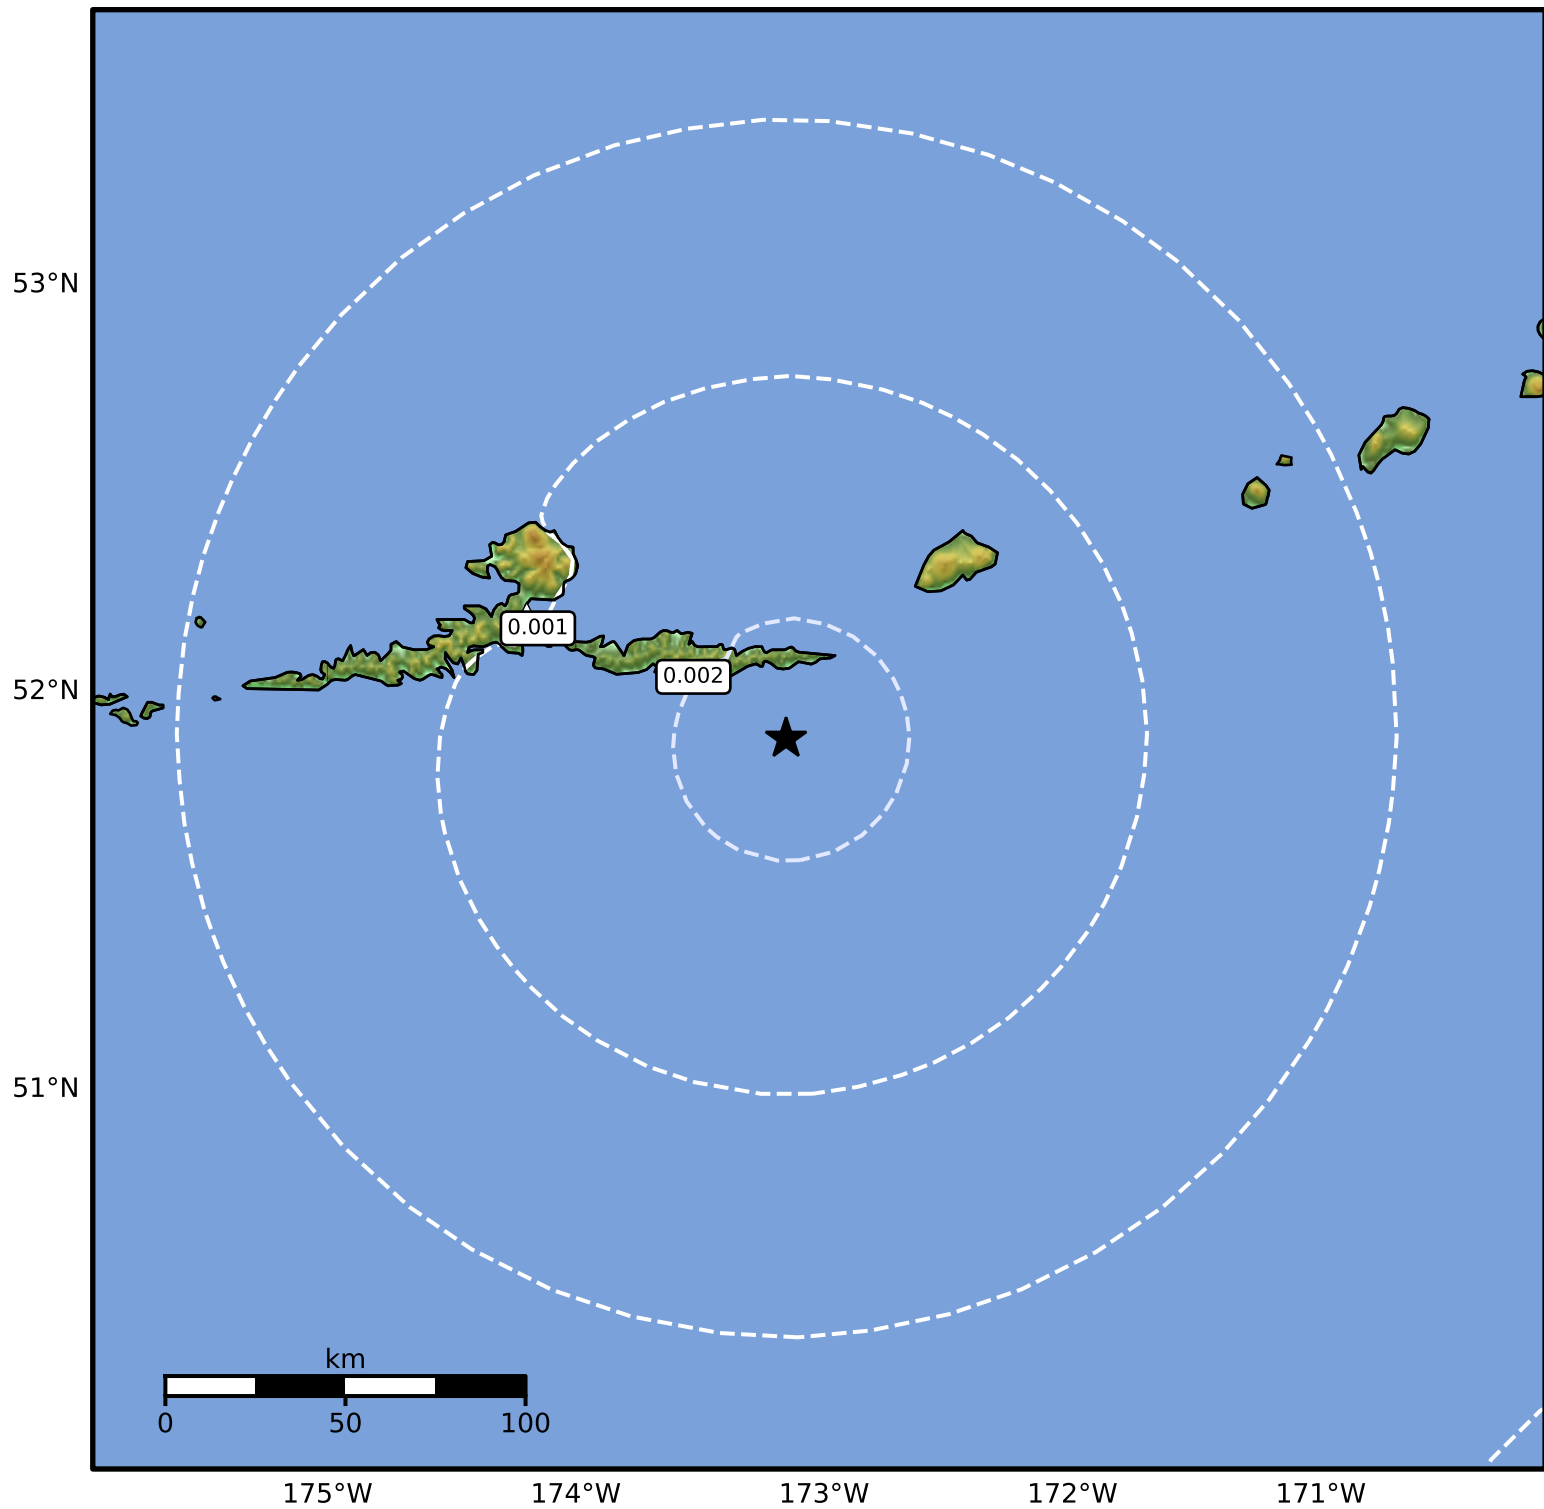

3.0 Second Peak Spectral Acceleration Map Alaska Earthquake Center
ShakeMap: 79 km (49 miles) ESE of Atka
Feb 08, 2025 17:58:40 UTC M4.0 N51.88 W173.15 Depth: 77.4km ID:ak0251ssffa6

Scale based on Worden et al. (2012)

Version 2: Processed 2025-02-08T20:40:09Z

△ Seismic Instrument ○ Reported Intensity

★ Epicenter