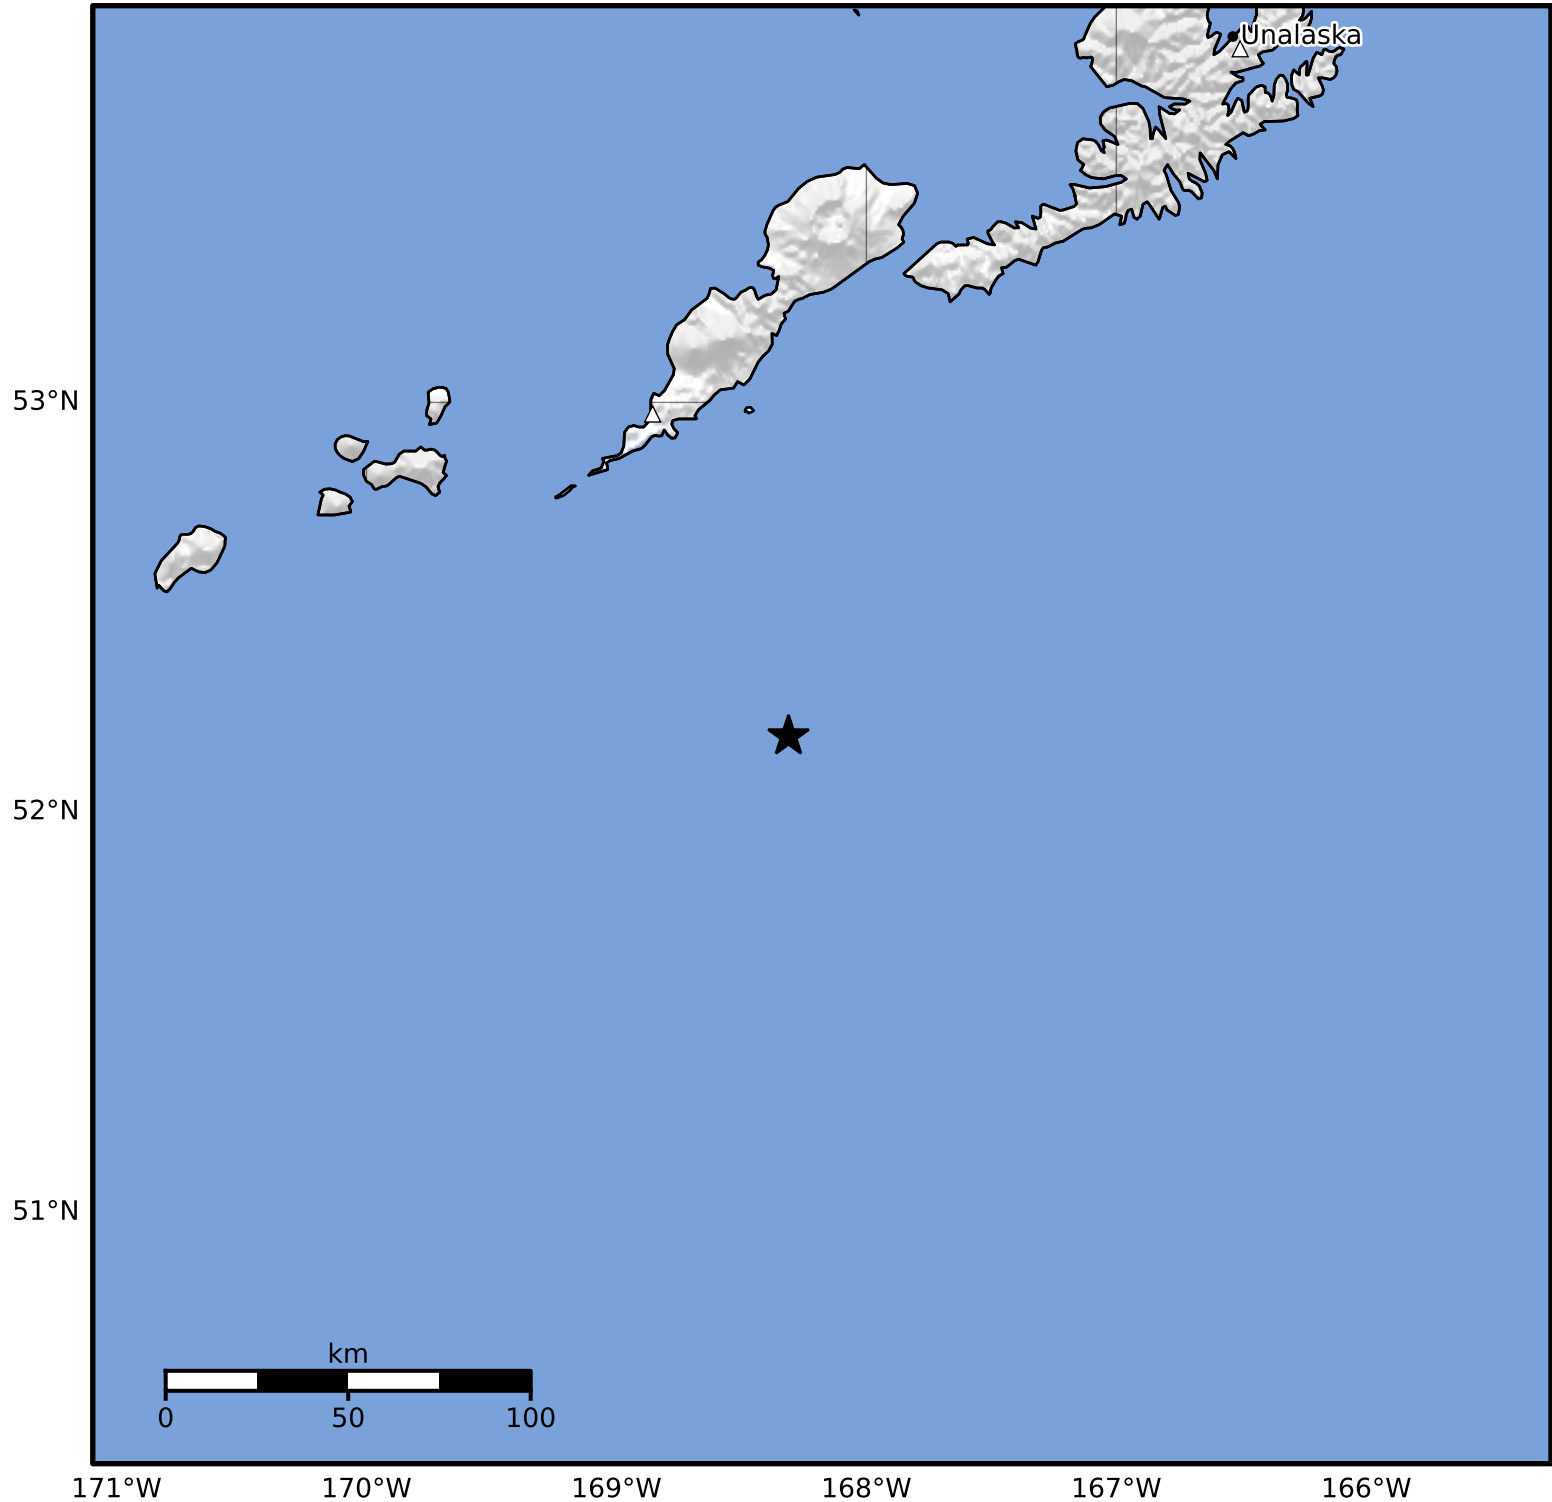

Macroseismic Intensity Map Alaska Earthquake Center
 ShakeMap: 91 km (57 miles) SSE of Nikolski
 Feb 09, 2025 00:09:53 UTC M3.7 N52.19 W168.31 Depth: 15.1km ID:ak0251u5jxlq

SHAKING	Not felt	Weak	Light	Moderate	Strong	Very strong	Severe	Violent	Extreme
DAMAGE	None	None	None	Very light	Light	Moderate	Moderate/heavy	Heavy	Very heavy
PGA(%g)	<0.0464	0.297	2.76	6.2	11.5	21.5	40.1	74.7	>139
PGV(cm/s)	<0.0215	0.135	1.41	4.65	9.64	20	41.4	85.8	>178
INTENSITY	I	II-III	IV	V	VI	VII	VIII	IX	X+

Scale based on Worden et al. (2012) Version 2: Processed 2025-02-09T07:12:25Z
 △ Seismic Instrument ○ Reported Intensity ★ Epicenter