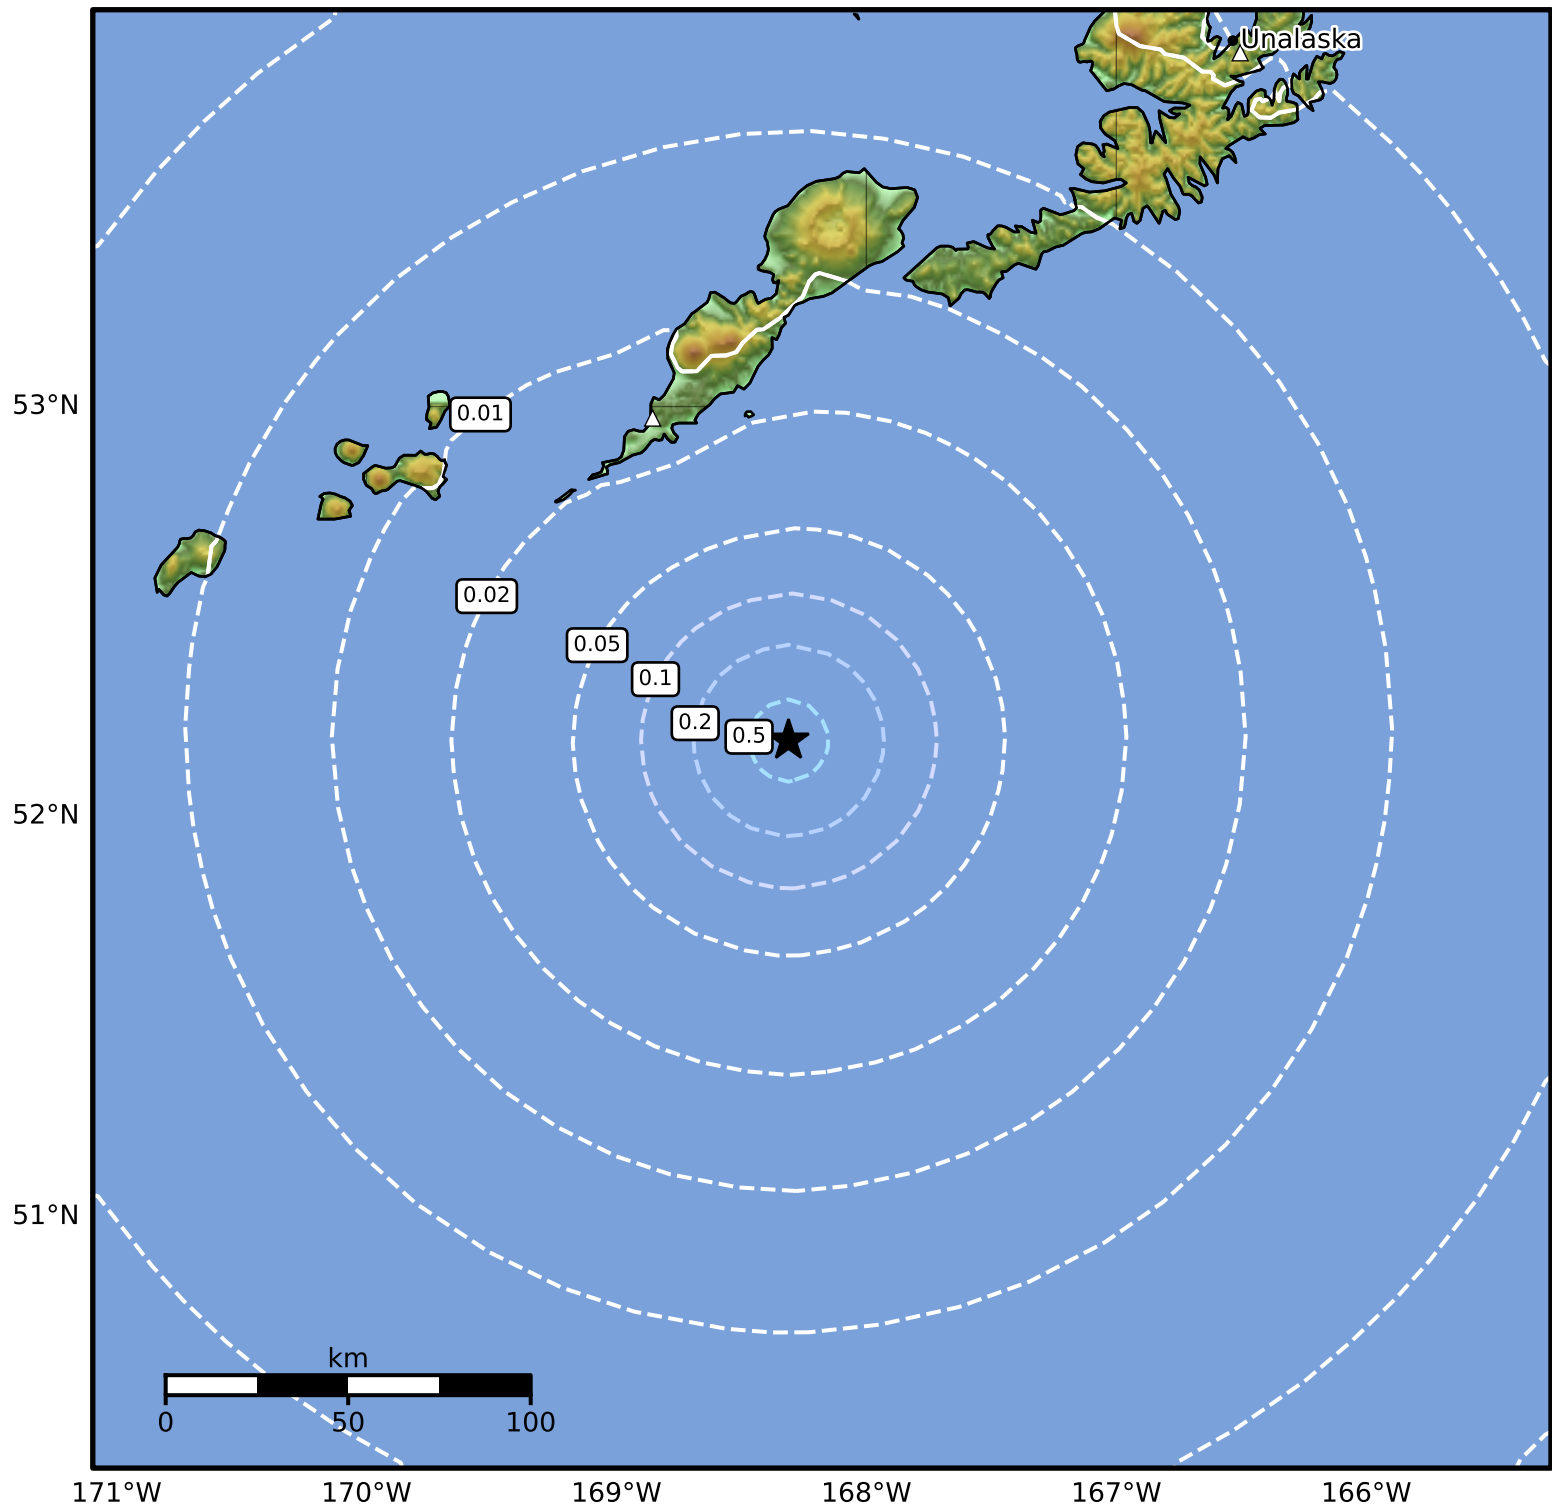

Peak Ground Acceleration Map Alaska Earthquake Center
ShakeMap: 91 km (57 miles) SSE of Nikolski
Feb 09, 2025 00:09:53 UTC M3.7 N52.19 W168.31 Depth: 15.1km ID:ak0251u5jxlq

PGA (%g)	0.1	0.2	0.5	1	2	5	10	20	50	100	200
Color	Light Blue	Light Blue	Light Blue	Light Blue	Light Blue	Light Green	Light Green	Yellow	Orange	Red	Dark Red

Scale based on Worden et al. (2012)

Version 2: Processed 2025-02-09T07:12:25Z

△ Seismic Instrument ○ Reported Intensity

★ Epicenter