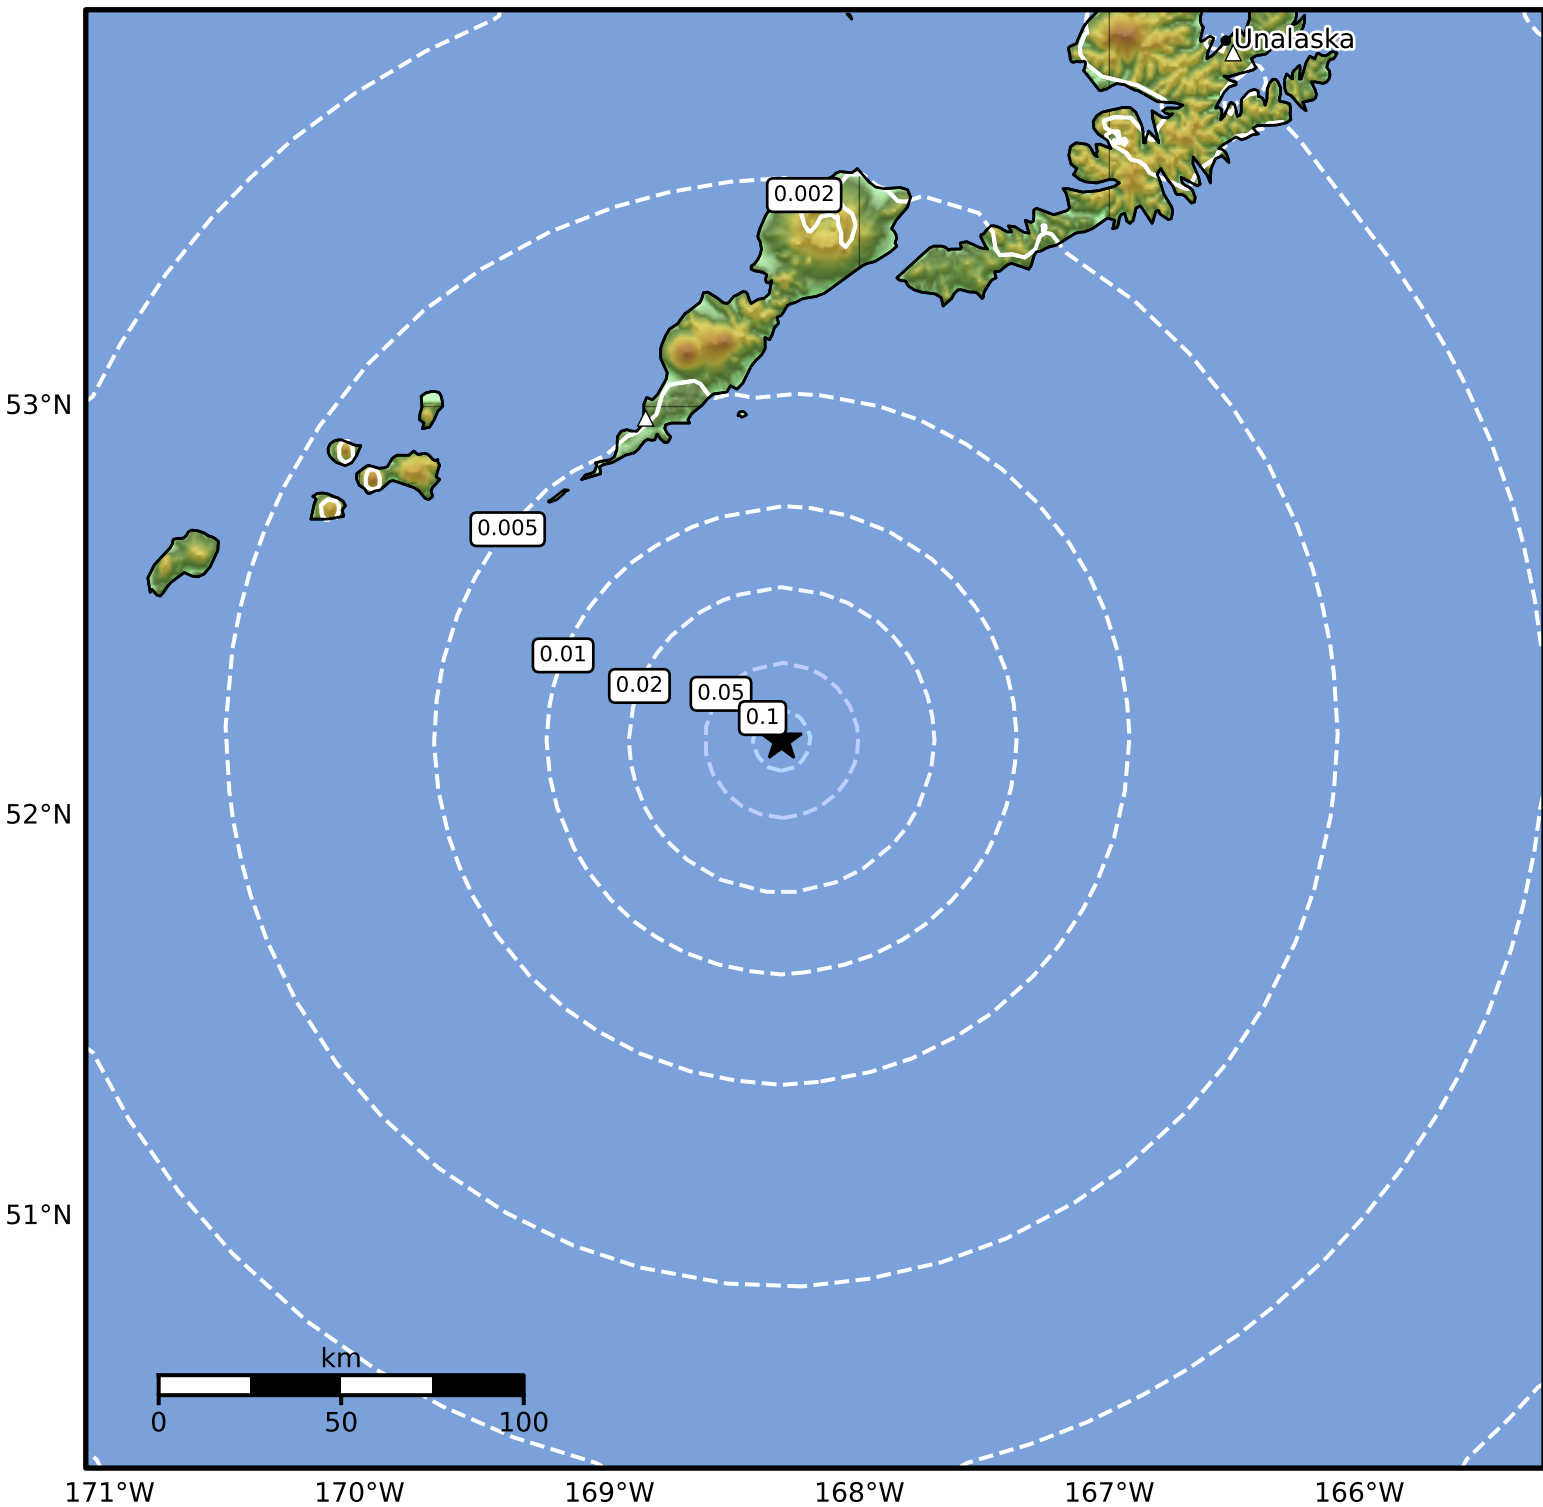

1.0 Second Peak Spectral Acceleration Map Alaska Earthquake Center
 ShakeMap: 91 km (57 miles) SSE of Nikolski
 Feb 09, 2025 00:09:53 UTC M3.7 N52.19 W168.31 Depth: 15.1km ID:ak0251u5jxlq

| SA(1.0) (%g) | 0.1 | 0.2 | 0.5 | 1 | 2 | 5 | 10 | 20 | 50 | 100 | 200 |
|--------------|-----|-----|-----|---|---|---|----|----|----|-----|-----|
|--------------|-----|-----|-----|---|---|---|----|----|----|-----|-----|

Scale based on Worden et al. (2012)

Version 2: Processed 2025-02-09T07:12:25Z

△ Seismic Instrument ○ Reported Intensity

★ Epicenter