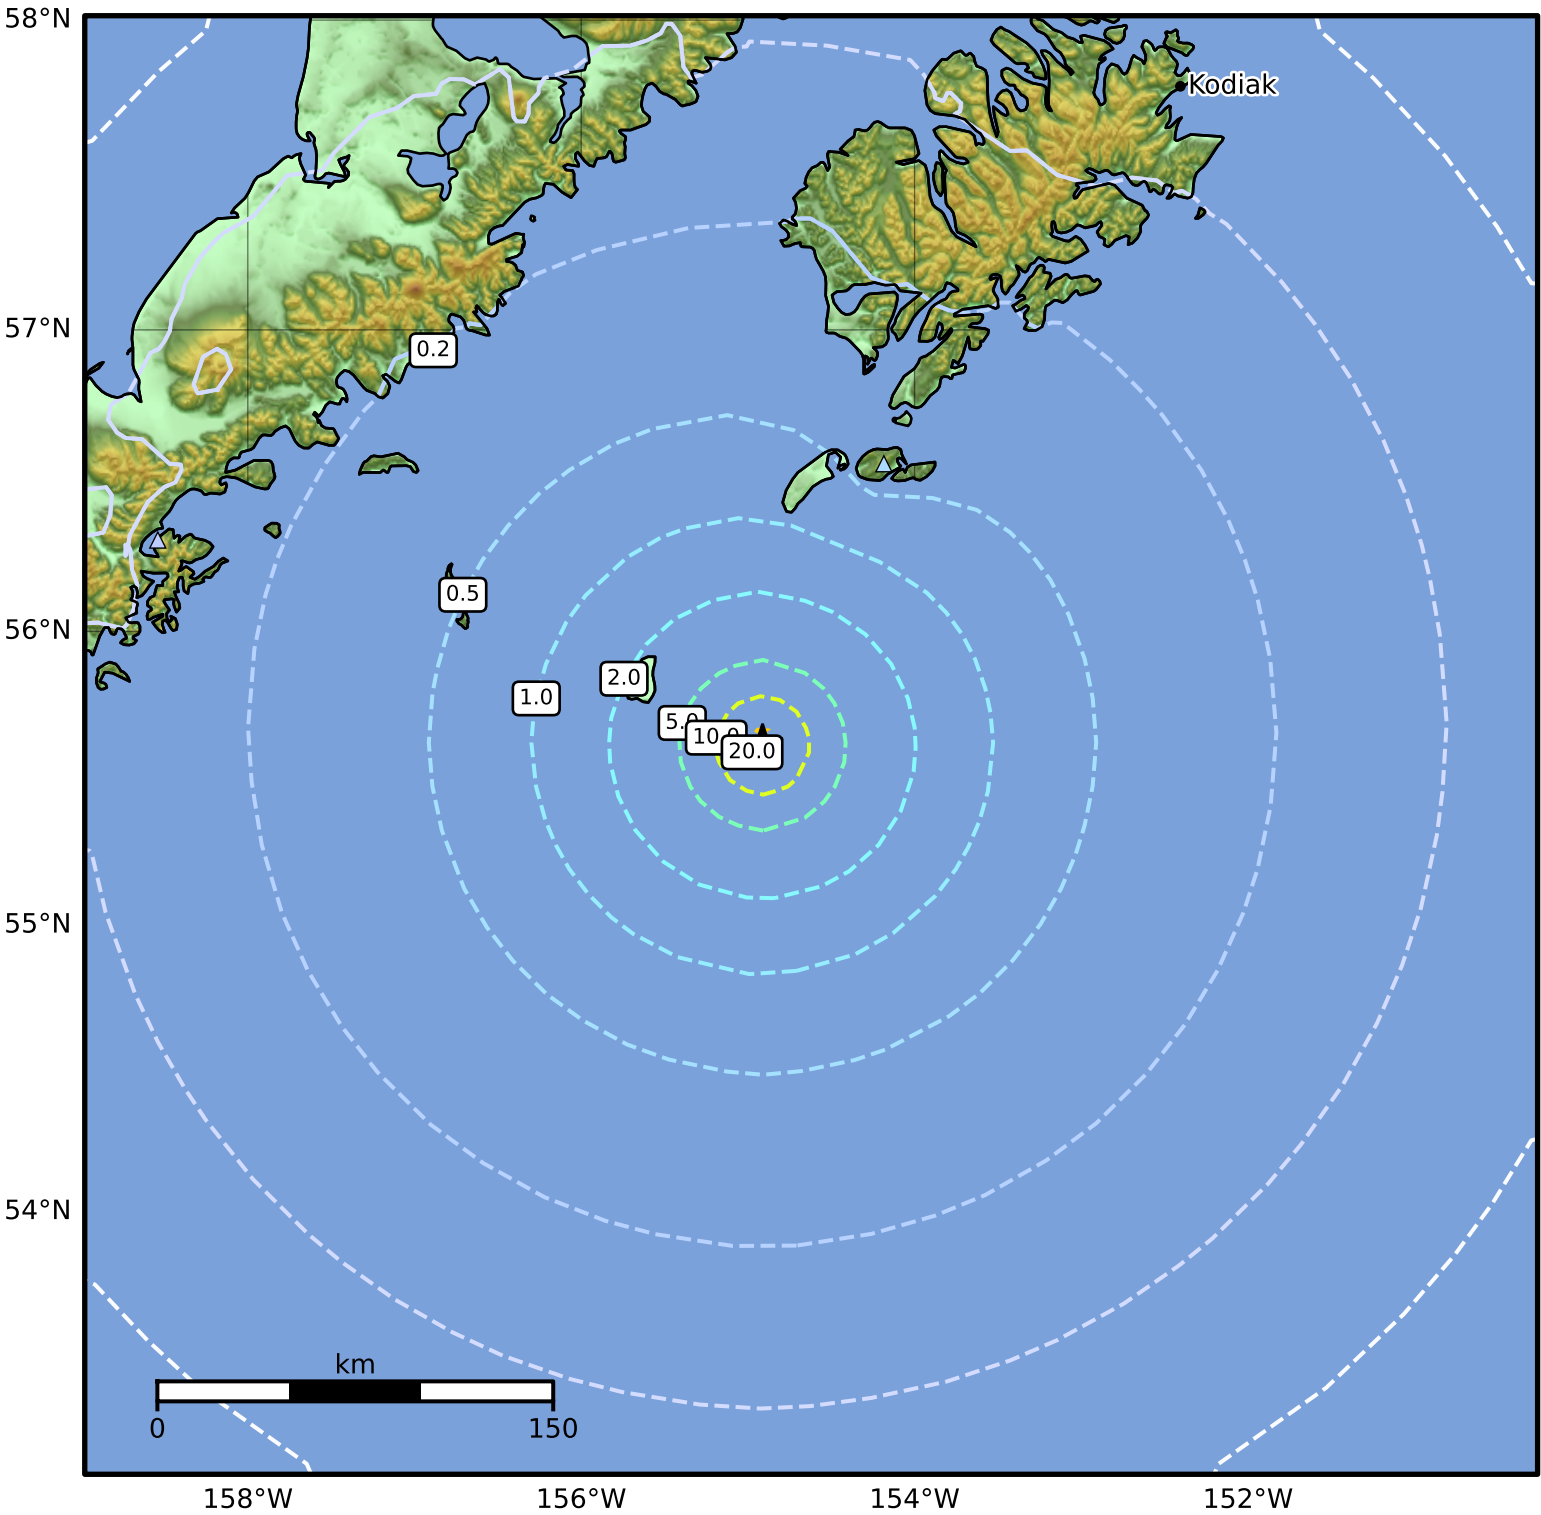

Peak Ground Acceleration Map Alaska Earthquake Center
 ShakeMap: 154 km (96 miles) SSW of Akhiok
 Feb 13, 2025 23:59:27 UTC M5.8 N55.62 W154.91 Depth: 9.1km ID:ak025215oy3m

PGA (%g)	0.1	0.2	0.5	1	2	5	10	20	50	100	200
----------	-----	-----	-----	---	---	---	----	----	----	-----	-----

Scale based on Worden et al. (2012)

Version 4: Processed 2025-02-14T00:24:49Z

△ Seismic Instrument ○ Reported Intensity

★ Epicenter