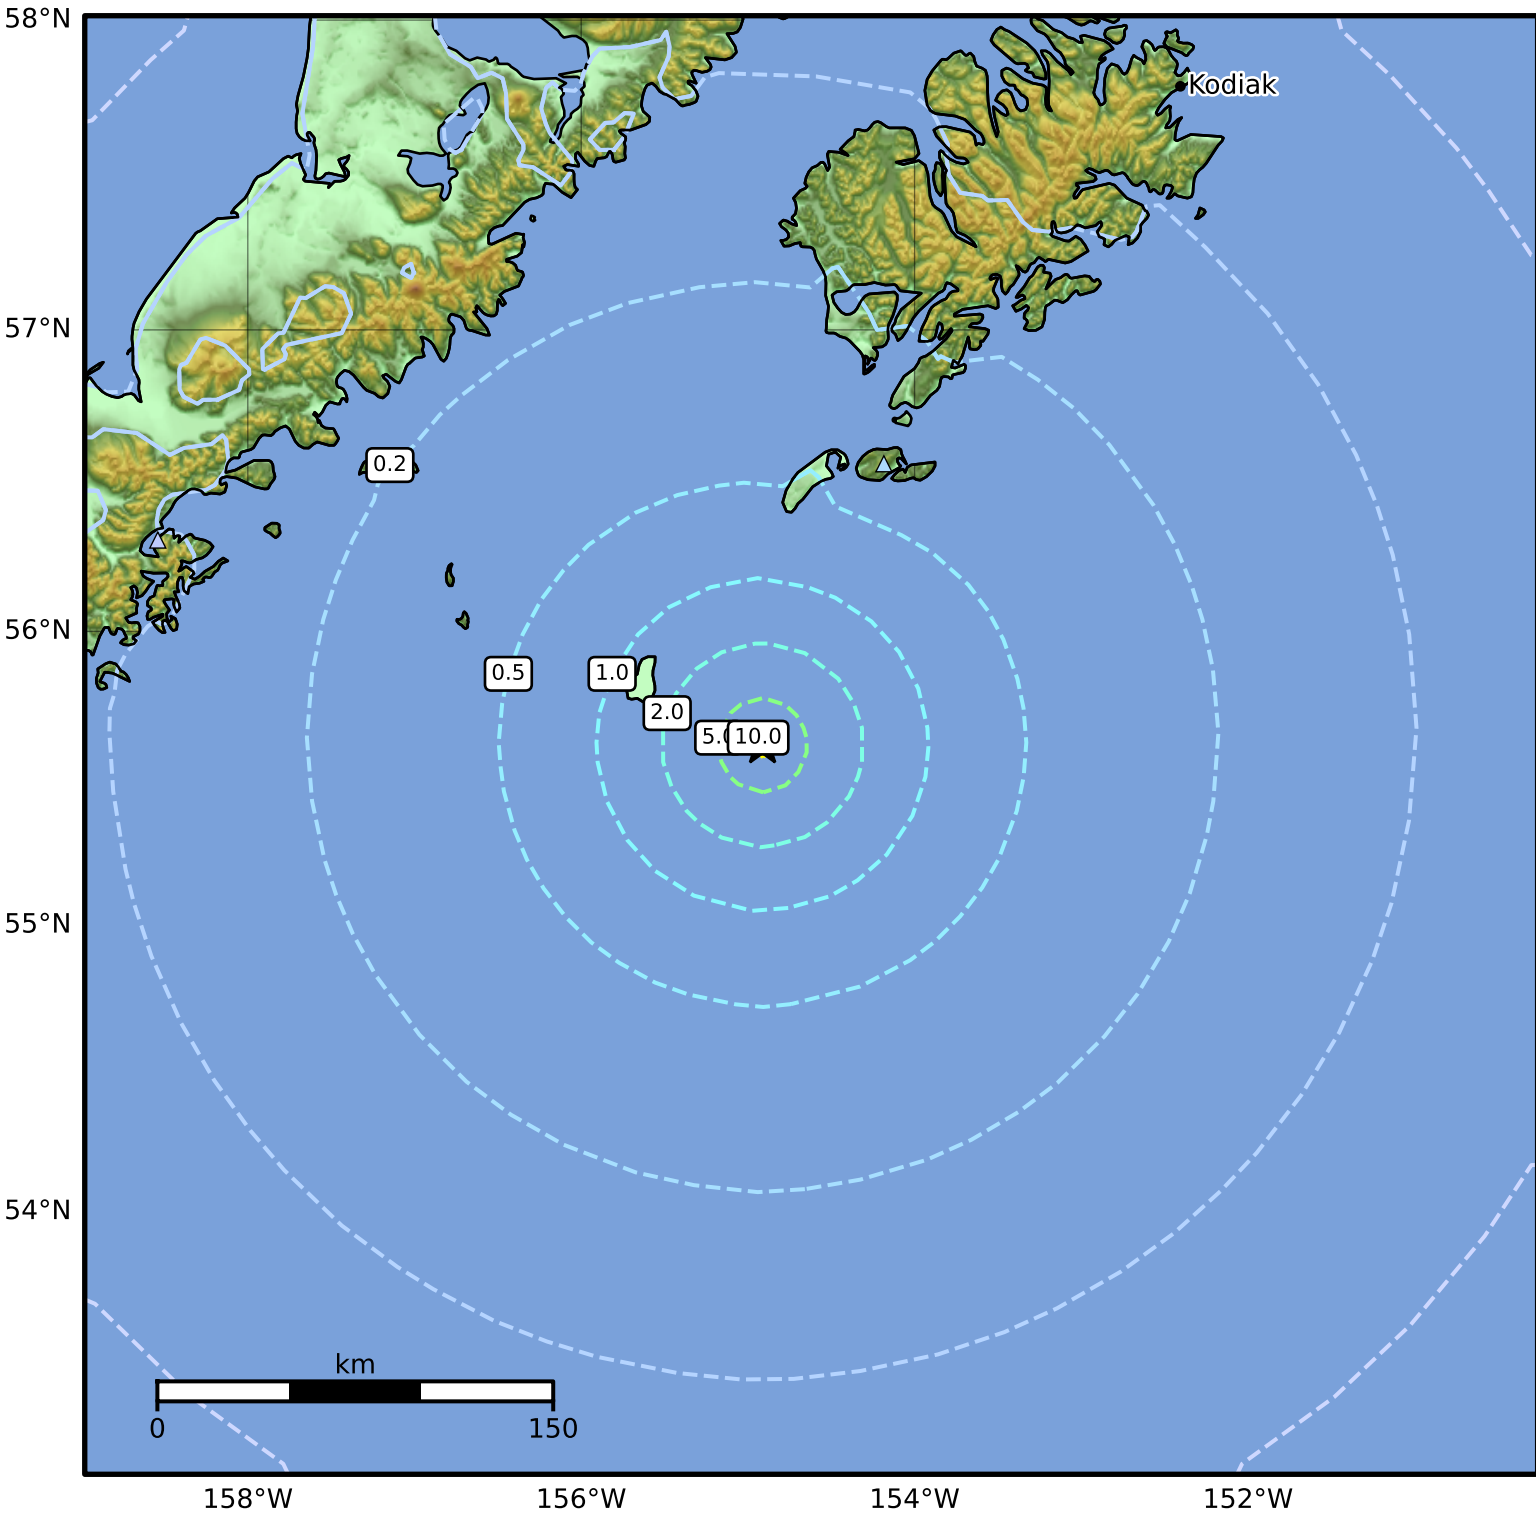

Peak Ground Velocity Map Alaska Earthquake Center  
ShakeMap: 154 km (96 miles) SSW of Akhiok  
Feb 13, 2025 23:59:27 UTC M5.8 N55.62 W154.91 Depth: 9.1km ID:ak025215oy3m

PGV (cm/s)	0.1	0.2	0.5	1	2	5	10	20	50	100	200
------------	-----	-----	-----	---	---	---	----	----	----	-----	-----

Scale based on Worden et al. (2012)

Version 4: Processed 2025-02-14T00:24:49Z

△ Seismic Instrument ○ Reported Intensity

★ Epicenter