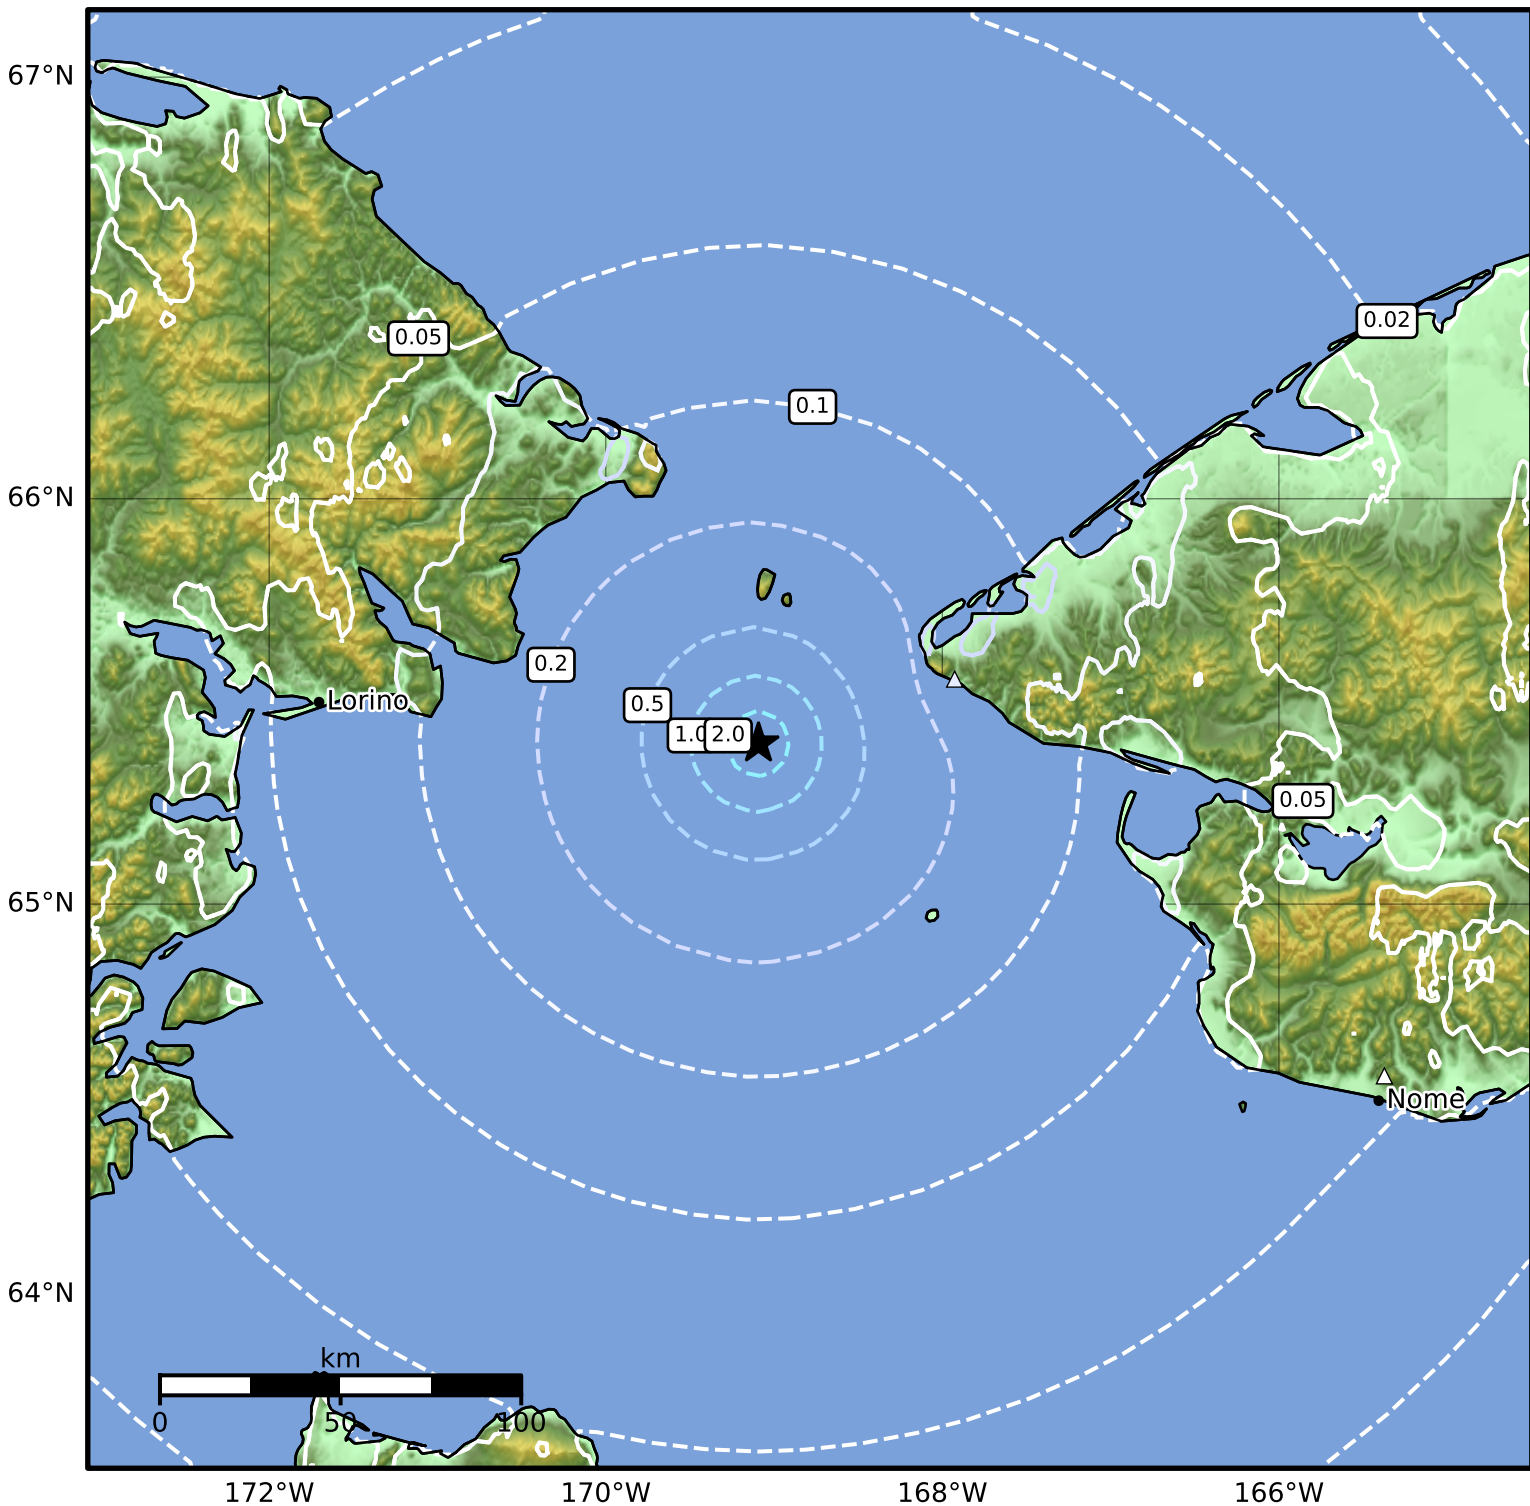

0.3 Second Peak Spectral Acceleration Map Alaska Earthquake Center
 ShakeMap: 38 km (24 miles) S of Little Diomede
 Feb 16, 2025 02:52:18 UTC M4.2 N65.40 W169.09 Depth: 9.6km ID:ak02525rrdfc

SA(0.3) (%g)	0.1	0.2	0.5	1	2	5	10	20	50	100	200
--------------	-----	-----	-----	---	---	---	----	----	----	-----	-----

Scale based on Worden et al. (2012)

Version 1: Processed 2025-02-16T03:13:05Z

△ Seismic Instrument ○ Reported Intensity

★ Epicenter