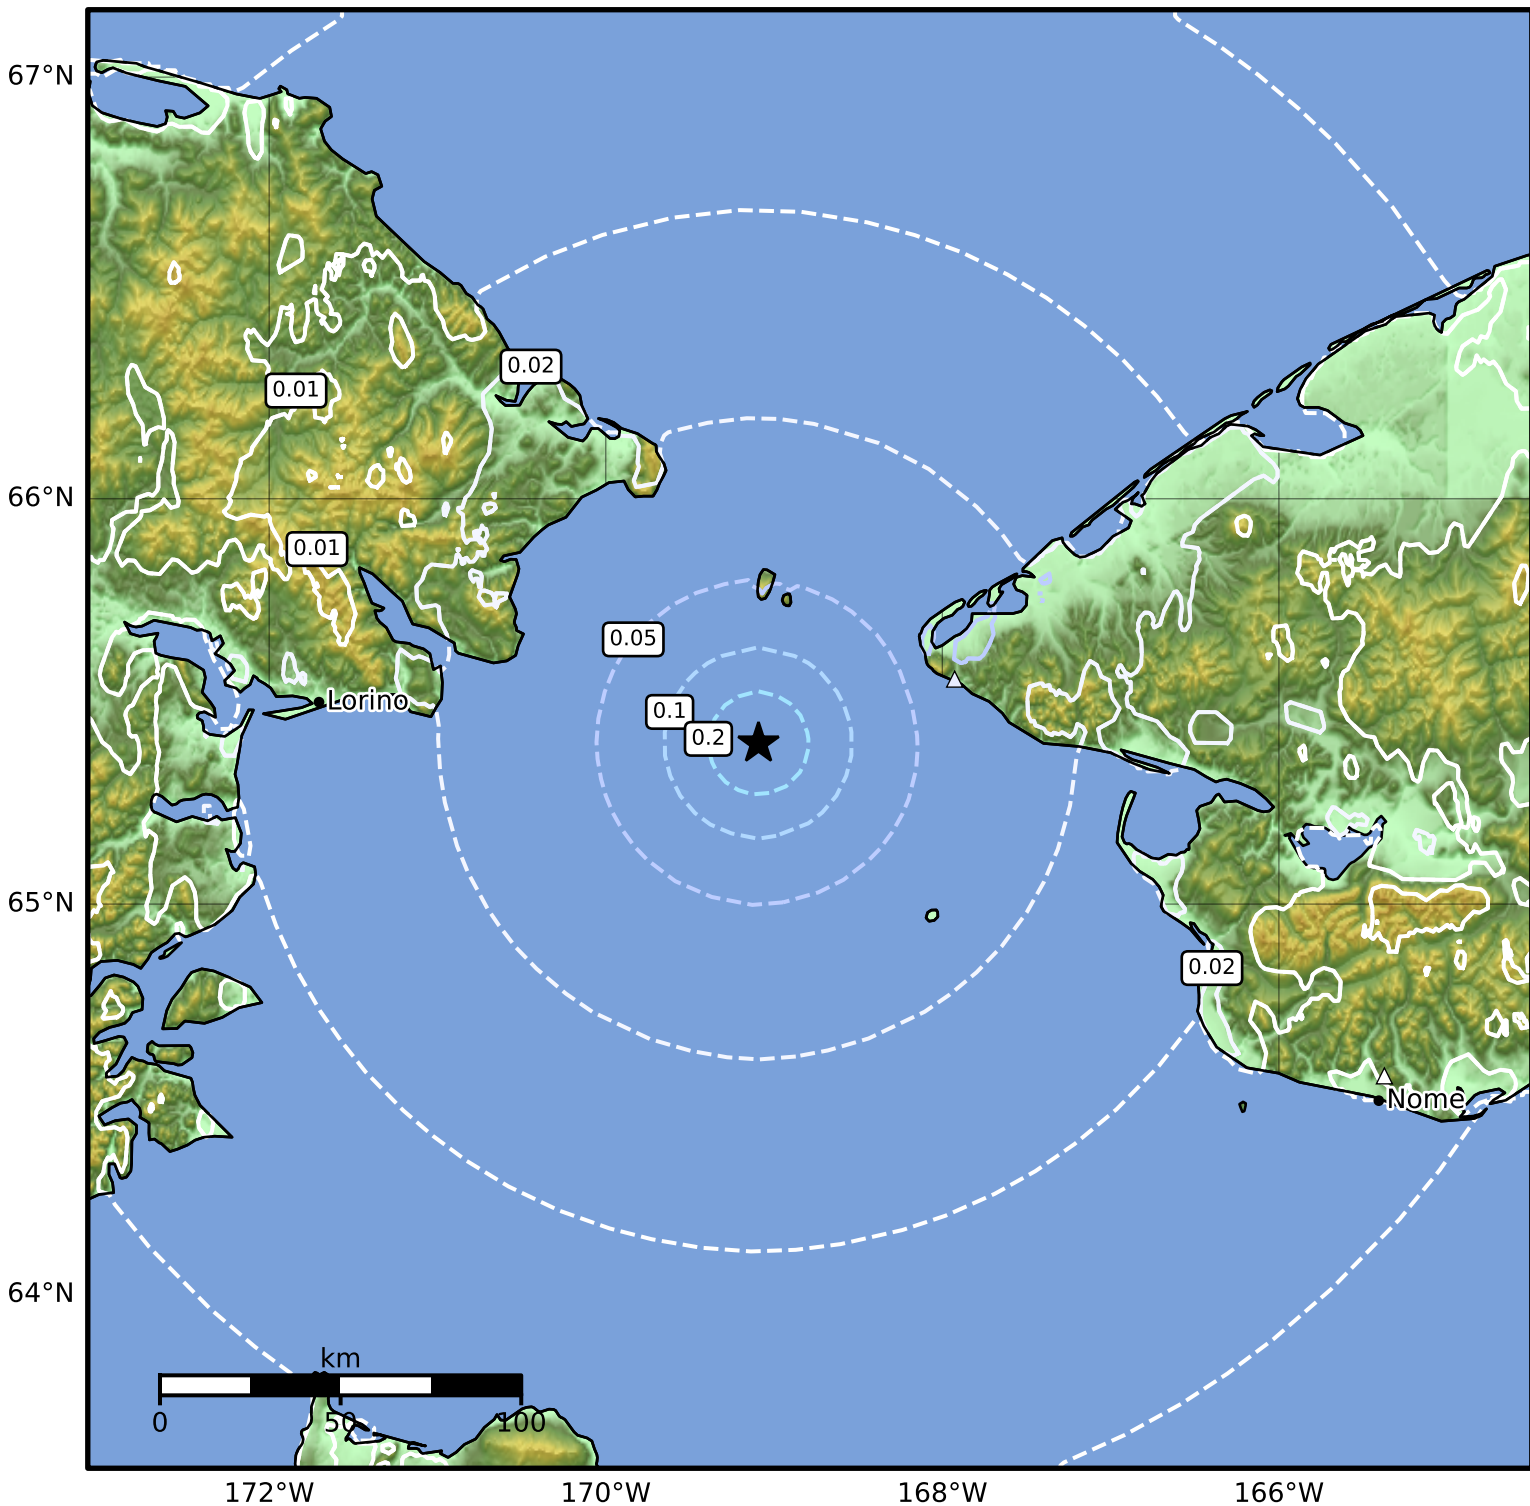

1.0 Second Peak Spectral Acceleration Map Alaska Earthquake Center  
 ShakeMap: 38 km (24 miles) S of Little Diomedé  
 Feb 16, 2025 02:52:18 UTC M4.2 N65.40 W169.09 Depth: 9.6km ID:ak02525rrdfc

<b>SA(1.0) (%g)</b>	<b>0.1</b>	<b>0.2</b>	<b>0.5</b>	<b>1</b>	<b>2</b>	<b>5</b>	<b>10</b>	<b>20</b>	<b>50</b>	<b>100</b>	<b>200</b>
---------------------	------------	------------	------------	----------	----------	----------	-----------	-----------	-----------	------------	------------

Scale based on Worden et al. (2012)

Version 1: Processed 2025-02-16T03:13:05Z

△ Seismic Instrument ○ Reported Intensity

★ Epicenter